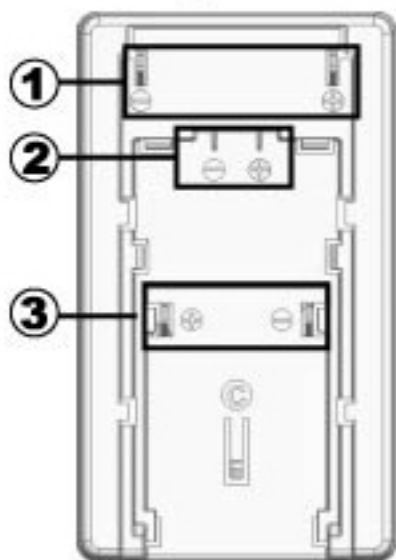

Compatibility Illustration

All trademarks and brand names are the property of their registered owners

CANON

BP-911 / 914 / 915 / 924
BP-927 / 930 / 941 / 945

SAMSUNG

SB-L110 / L220 / L160
SB-L320 / L480

HITACHI

DZ-BP16 / BP28

PANASONIC

CGA-DU07 / DU14 / DU21
CGR-D120 / D220 / D320
CGR-S602
VW-VBD070 / VBD140
VW-VBD210
DMW-BL14, PV-BP8A
VW-VBD20

* Match the + & - symbols

STEP 1.

STEP 2.

STEP 3.

STEP 1 : Check the + & - symbols in the charger slot.

CANON

BP-608 / 608A / 617