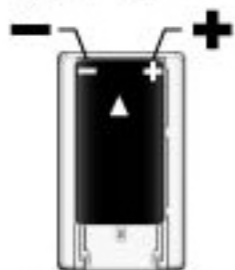

DZ-BP16 / BP28

PANASONIC

CGA-DU07 / DU14 / DU21
CGR-D120 / D220 / D320
CGR-S602
VW-VBD070 / VBD140
VW-VBD210
DMW-BL14, PV-BP8A
VW-VBD20

* Match the + & - symbols

STEP 1.

STEP 2.

STEP 3.

STEP 1 : Check the + & - symbols in the charger slot.

STEP 2 : Check the + & - symbols on the battery.

STEP 3 : Be sure to match the + & - symbols when inserting the battery into the charger for recharging.

* The charger may not work properly if failing to follow the above instructions.