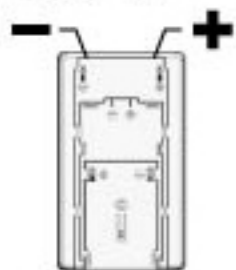

Compatibility Illustration

All trademarks and brand names are the property of their registered owners

CANON

BP-911 / 914 / 915 / 924
BP-927 / 930 / 941 / 945

SAMSUNG

SB-L110 / L220 / L160
SB-L320 / L480

HITACHI

DZ-BP16 / BP28

PANASONIC

CGA-DU07 / DU14 / DU21
CGR-D120 / D220 / D320
CGR-S602
VW-VBD070 / VBD140
VW-VBD210
DMW-BL14, PV-BP8A
VW-VBD20

* Match the + & - symbols

STEP 1.

STEP 2.

STEP 3.

STEP 1 : Check the + & - symbols in the charger slot.