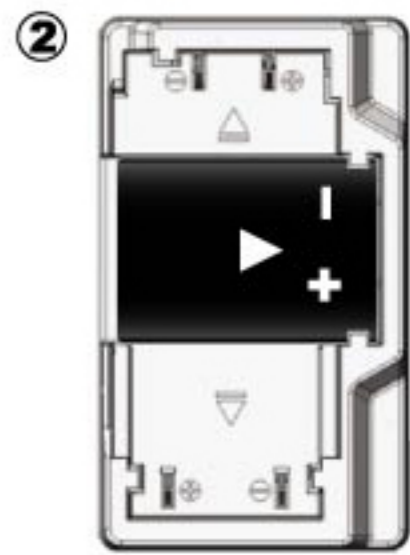

Compatibility Illustration N003

All trademarks and brand names are the property of their registered owners

NIKON EN-EL2

OLYMPUS Li-10B / 12B
SANYO DB-L10B

*** Match the + & - symbols**

STEP 1 : Check the + & - symbols in the charger slot.

STEP 2 : Check the + & - symbols on the battery.

STEP 3 : Be sure to match the + & - symbols when inserting the battery into the charger for recharging.

* The charger may not work properly if failing to follow the above instructions.