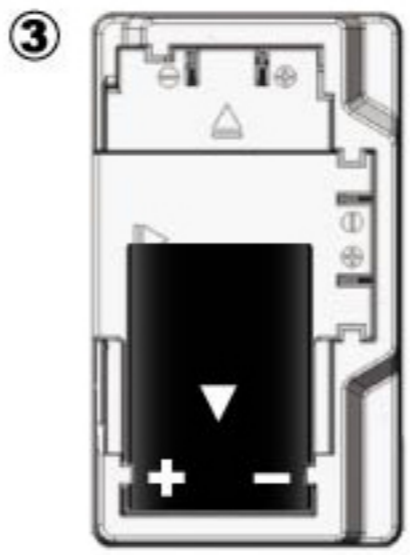

Compatibility Illustration N003

All trademarks and brand names are the property of their registered owners

NIKON EN-EL2

OLYMPUS Li-10B / 12B
SANYO DB-L10B

*** Match the + & - symbols**

STEP 1 : Check the + & - symbols in the charger slot.

STEP 2 : Check the + & - symbols on the battery.

STEP 3 : Be sure to match the + & - symbols when inserting the battery into the charger for recharging.

* The charger may not work properly if failing to follow the above instructions.