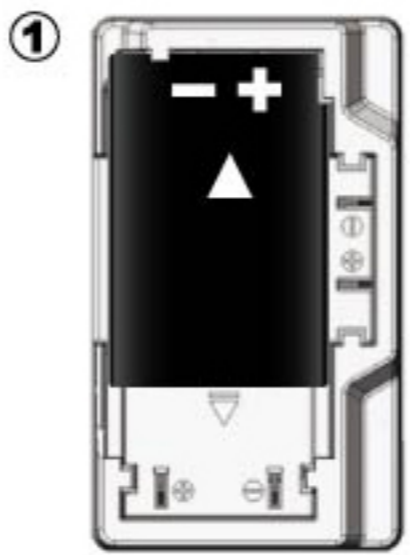

Compatibility Illustration N003

All trademarks and brand names are the property of their registered owners

NIKON EN-EL2

OLYMPUS Li-10B / 12B
SANYO DB-L10B

*** Match the + & - symbols**

STEP 1 : Check the + & - symbols in the charger slot.

STEP 2 : Check the + & - symbols on the battery.

STEP 3 : Be sure to match the + & - symbols when inserting the battery into the charger for recharging.

* The charger may not work properly if failing to follow the above instructions.