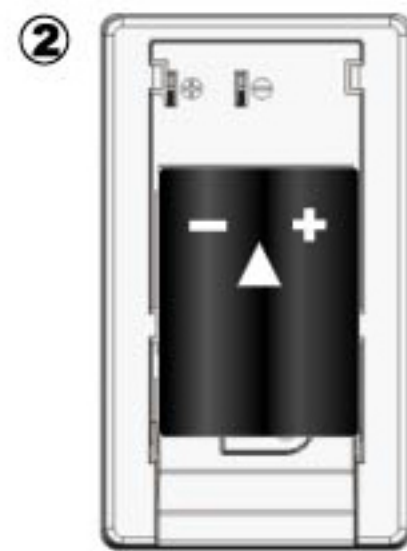

Compatibility Illustration

All trademarks and brand names are the property of their registered owners

CANON BP-511 / 511A / 512 / 522 / 535

**CANON BP-2L 12 / 2L 14 / 2L 18
NB-2L / 2LH**

* Match the + & - symbols

STEP 1 : Check the + & - symbols in the charger slot.

STEP 2 : Check the + & - symbols on the battery.

STEP 3 : Be sure to match the + & - symbols when inserting the battery into the charger for recharging.

*The charger may not work properly if failing to follow the above instructions.

**MINOLTA NP-800
NIKON EN-EL1**