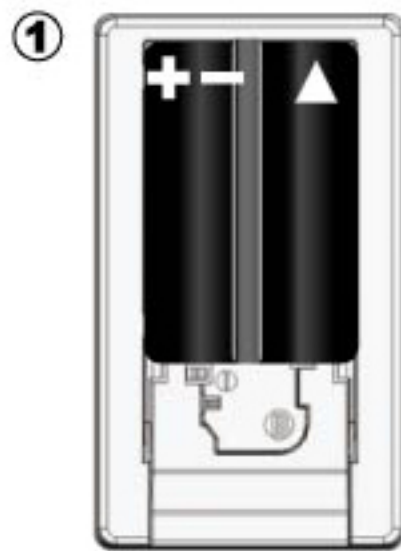

Compatibility Illustration

All trademarks and brand names are the property of their registered owners

CANON BP-511 / 511A / 512 / 522 / 535

**CANON BP-2L 12 / 2L 14 / 2L 18
NB-2L / 2LH**

* Match the + & - symbols

STEP 1 : Check the + & - symbols in the charger slot.

STEP 2 : Check the + & - symbols on the battery.

STEP 3 : Be sure to match the + & - symbols when inserting the battery into the charger for recharging.

*The charger may not work properly if failing to follow the above instructions.

**MINOLTA NP-800
NIKON EN-EL1**