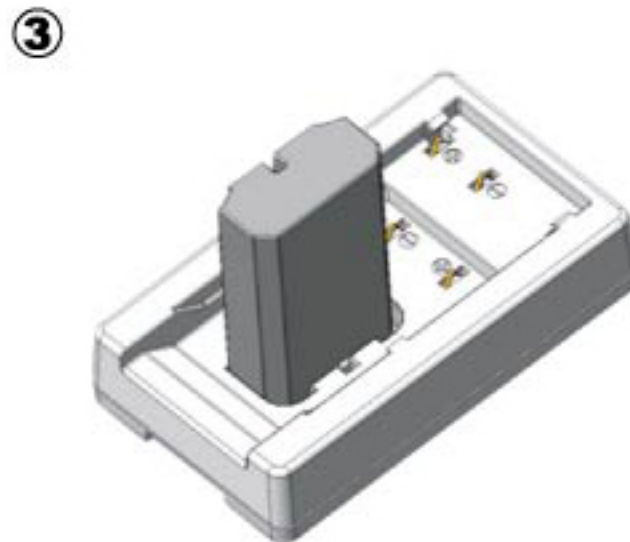

Compatibility Illustration

All trademarks and brand names are the property of their registered owners

CANON BP-511 / 511A / 512 / 522 / 535

**CANON BP-2L 12 / 2L 14 / 2L 18
NB-2L / 2LH**

* Match the + & - symbols

STEP 1 : Check the + & - symbols in the charger slot.

STEP 2 : Check the + & - symbols on the battery.

STEP 3 : Be sure to match the + & - symbols when inserting the battery into the charger for recharging.

*The charger may not work properly if failing to follow the above instructions.

**MINOLTA NP-800
NIKON EN-EL1**