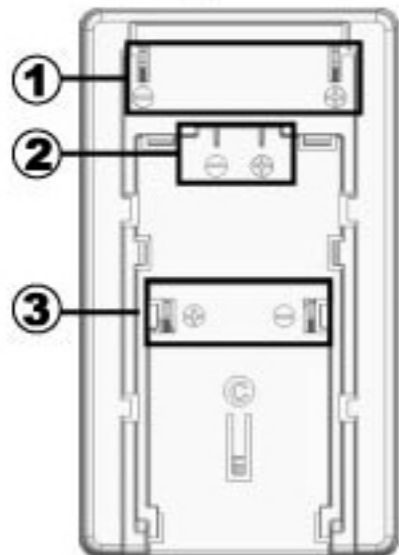

Compatibility Illustration

All trademarks and brand names are the property of their registered owners

CANON
BP-911 / 914 / 915 / 924
BP-927 / 930 / 941 / 945

SAMSUNG
SB-L110 / L220 / L160
SB-L320 / L480

HITACHI
DZ-BP16 / BP28

PANASONIC
CGA-DU07 / DU14 / DU21
CGR-D120 / D220 / D320
CGR-S602
VW-VBD070 / VBD140
VW-VBD210
DMW-BL14, PV-BP8A
VW-VBD20

* Match the + & - symbols

STEP 1 : Check the + & - symbols in the charger slot.

STEP 2 : Check the + & - symbols on the battery.

STEP 3 : Be sure to match the + & - symbols when inserting the battery into the charger for recharging.

* The charger may not work properly if failing to follow the above instructions.

CANON
BP-608 / 608A / 617