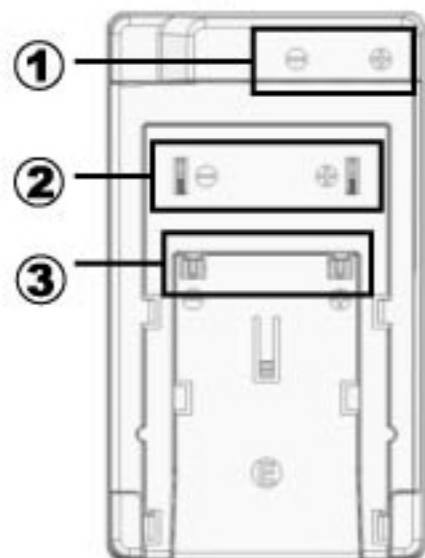

Compatibility Illustration

All trademarks and brand names are the property of their registered owners

JVC BN-V507U / V514U

JVC BN-V207U / V214U

* Match the + & - symbols

STEP 1 : Check the + & - symbols in the charger slot.

STEP 2 : Check the + & - symbols on the battery.

STEP 3 : Be sure to match the + & - symbols when inserting the battery into the charger for recharging.

* The charger may not work properly if failing to follow the above instructions.