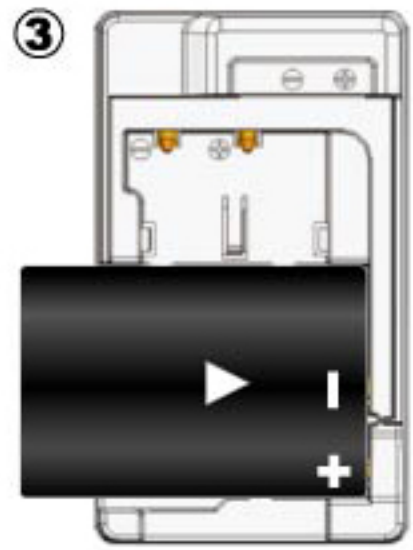

## \* Match the + & - symbols

**STEP 1 :** Check the + & - symbols in the charger slot.

**STEP 2 :** Check the + & - symbols on the battery.

**STEP 3 :** Be sure to match the + & - symbols when inserting the battery into the charger for recharging.

\* The charger may not work properly if failing to follow the above instructions.

**CANON BP-406 / 407 / 412 / 422**

**SHARP BT-L225U / L445U / L665U**

**SHARP BT-L241U / L441U**  
**SHARP BT-L43U**