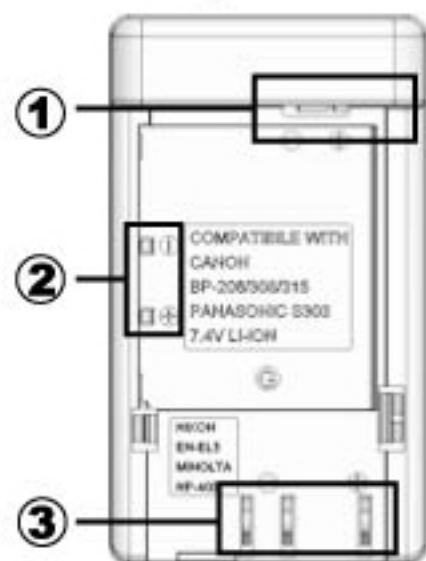

Compatibility Illustration

All trademarks and brand names are the property of their registered owners

CANON BP-208
BP-308 / 308S / 308B
BP-310 / 315

PANASONIC CGA-S303

* Match the + & - symbols

STEP 1 : Check the + & - symbols in the charger slot.

STEP 2 : Check the + & - symbols on the battery.

STEP 3 : Be sure to match the + & - symbols when inserting the battery into the charger for recharging.

* The charger may not work properly if failing to follow the above instructions.