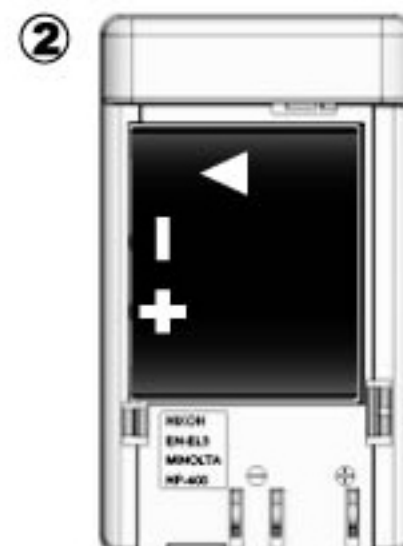

Compatibility Illustration

All trademarks and brand names are the property of their registered owners

CANON BP-208
BP-308 / 308S / 308B
BP-310 / 315

PANASONIC CGA-S303

* Match the + & - symbols

STEP 1 : Check the + & - symbols in the charger slot.

STEP 2 : Check the + & - symbols on the battery.

STEP 3 : Be sure to match the + & - symbols when inserting the battery into the charger for recharging.

* The charger may not work properly if failing to follow the above instructions.