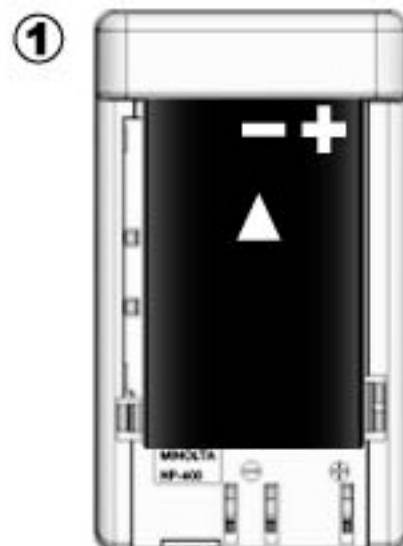

Compatibility Illustration

All trademarks and brand names are the property of their registered owners

CANON BP-208
BP-308 / 308S / 308B
BP-310 / 315

PANASONIC CGA-S303

* Match the + & - symbols

STEP 1 : Check the + & - symbols in the charger slot.

STEP 2 : Check the + & - symbols on the battery.

STEP 3 : Be sure to match the + & - symbols when inserting the battery into the charger for recharging.

* The charger may not work properly if failing to follow the above instructions.