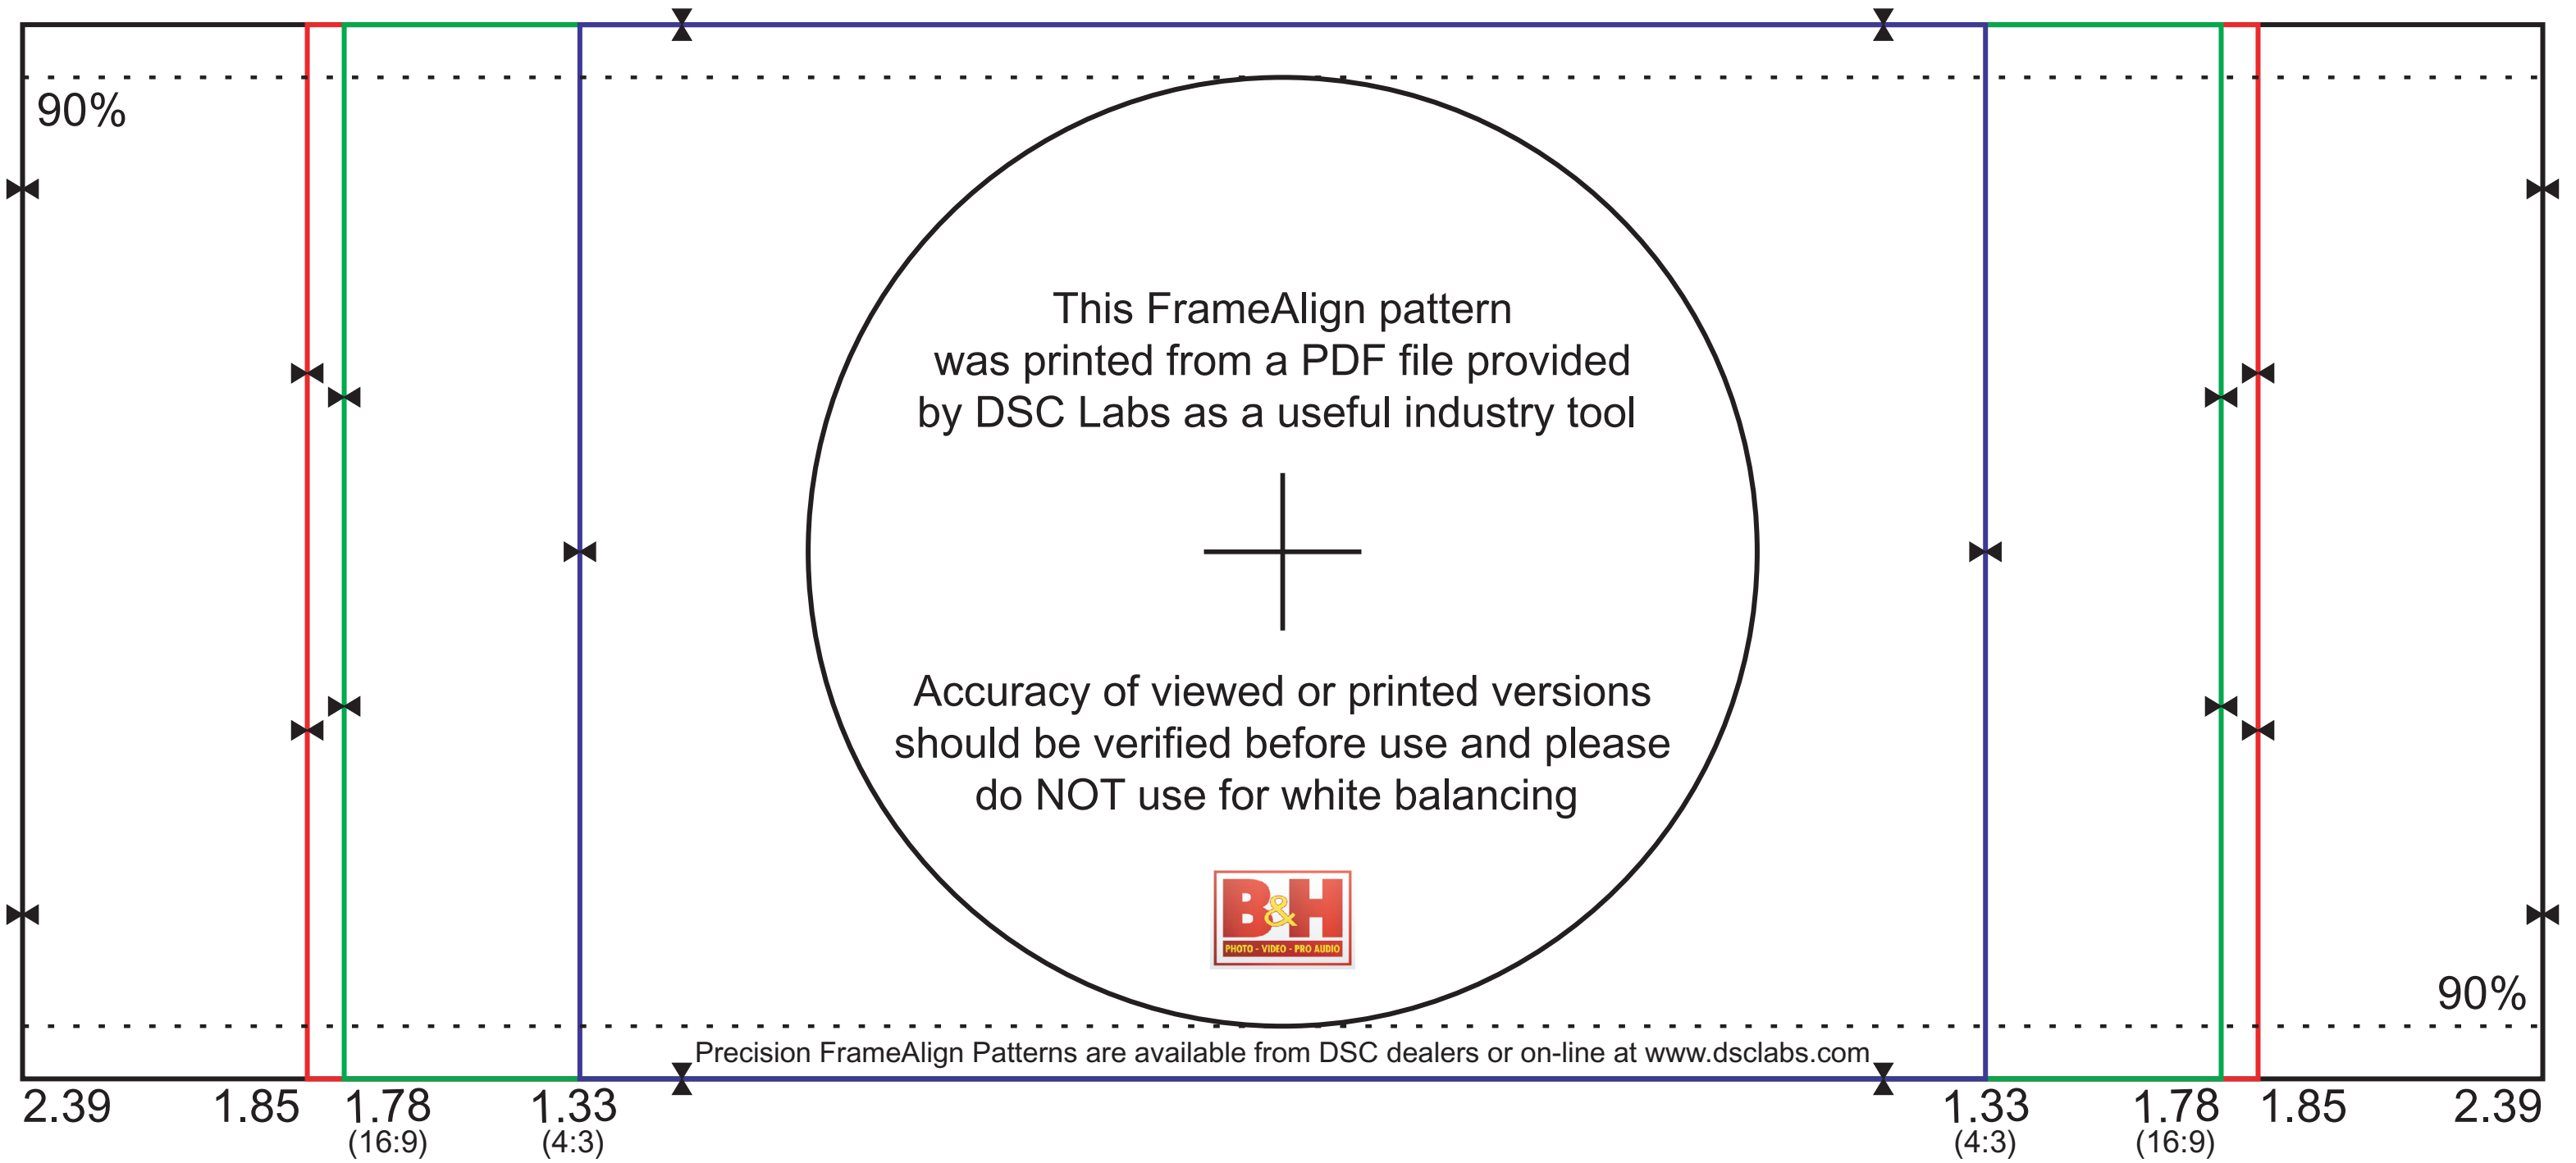

FrameAlign - v8.3

DSC Framing Test Pattern

© 2008 DSC Laboratories

Accurate print-outs from this file should be mounted on firm, flat backing material

DSC Laboratories

Tel: (905) 673-3211

e-mail: dsc@dsclabs.com