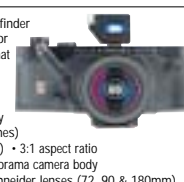

SANTA BARBARA
4x5 Pinhole Cameras

- 1/2" 9 Laminate Birch
- Vertical and Horizontal Tripod Mounts
- Depth of field is of no concern, everything in front of the camera is equally in focus
- Use 4x5 cut film holders or Polaroid backs

50mm 2" (Super Wide Angle) Baltic Birch #SWA2B...58.95
75mm 3" (Wide Angle) Baltic Birch #WA3B.....63.95
75mm 3" (Wide Angle) Red Oak #WA3RO.....98.95

TOYO/B&H
45CX 4x5 View Intro Kit

Kit Includes:
150/3.6

- Genear Lens, Lensboard
- Drilled & Mounted, 2 - 4x5 Double Film Holders & Focusing Cloth

#T045CX150K $998⁹⁵

HORSEMAN
4x5 Woodman

- Cherry-wood body
- Lightweight construction. Weighs just 3.2 lbs
- Folds to a very compact package
- Accepts Wista or Linhof type lensboards
- Linhof back accepts Horseman 6x7, 6x9 and 6x12 rollfilm holders, as well as other international accessories
- Full swing and tilt functions

$898⁹⁵ #HOWM45

WISTA
4x5 DX Series Field Cameras

Constructed entirely of seasoned wood to ensure strength and beauty, the Wista Field 45 DX models eliminate the possibility of warping. The hardware is brass, the corners skillfully joined with durable tongue and groove joints.

45DX Cherry-Wood with Rear Shift #214601... 1148.95
45DXIII Cherry-Wood #214601 with Rear Shift and Graflock Back..... 1149.95

ARCA SWISS #0210445
4x5 Discovery Camera Kit

Kit Includes:

- Fresnel lens
- Function Carrier Front
- Function Carrier Back
- Format Frame Front
- Format Frame Back
- 30cm monorail (0411130)
- Monorail attachment piece 3/8"
- Standard 38cm bellows (72040)
- Film and groundglass holder 4x5
- Arca Swiss nylon backpack

$1439⁹⁵

HORSEMAN
LE 4x5

$1439⁹⁵

WISTA #214-502
4x5 Technical 45P