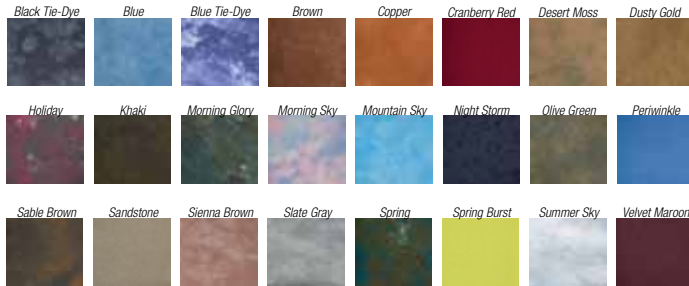

BACKDROP alley

Muslins

All muslins are 100% cotton and come with a pole pocket on top and bottom with 5 grommet rings at the top.

Air Brushed and Wash Muslin Backdrop
10 x 12' - 67.45 10 x 24' - 113.85

Blue Steel (BAA12BLU)	(BAA24BLU)
Canyon Road (BAA12CAN)	(BAA24CAN)
Cobblestone (BAA12COB)	(BAA24COB)
Moonlight (BAA12MOO)	(BAA24MOO)

Velour Backdrop - 58x120"
Black (BABGC58120B), Gray (BABGC58120G) 42.25

Crush Muslin Background
10 x 12' - 67.45 10 x 24' - 106.15

Blue (BABGCM1012BL)	(BABGCM1024BL)
Brown (BABGCM1012BR)	—
Copper (BABGCM1012C)	—
Dusty Gold (BABGCM1012DG)	(BABGCM1024DG)
Dessert Moss (BABGCM1012DM)	(BABGCM1024DM)
Gray Mist (BABGCM1012GM)	(BABGCM1024GM)
Night Storm (BABGCM1012NS)	(BABGCM1024NS)
Olive Green (BABGCM1012OG)	—
Taupe (BABGCM1012T)	106.15
Velvet Maroon (BABGCM1012VM)	(BABGCM1024VM)
Whitewash (BABGCM1012WW)	(BABGCM1024WW)

Hand Painted Muslin Backdrop - 10 x 12'

Grey Beige (BABGHP1012GB)	79.15
Grey Haze (BABGHP1012GH)	79.15
Mountain Sky (BABGHP1012MQ)	79.15
Morning Sky (BABGHP1012MS)	79.15
Petrified Wood (BABGHP1012PQ)	79.15
Periwinkle (BABGHP1012PW)	79.15
Seaside Blue (BABGHP1012SB)	79.15
Sable Brown (BABGHP1012SQ)	79.15
Whale Gray (BABGHP1012WG)	79.15
10 x 24'	
Grey Beige (BABGHP1024GB)	114.75
Grey Haze (BABGHP1024GH)	114.75
Petrified (BABGHP1024PW)	114.75
Whale Gray (BABGHP1024WG)	114.75

Premium Heavyweight Solid Muslin
10 x 12' - 80.55 10 x 24' - 125.95

Black (BABGPS1012B)	(BABGPS1024B)
White (BABGPS1012W)	(BABGPS1024W)

Solid Muslin Background

10 x 12' - 58.45 10 x 24' - 93.15

Black (BABGSM1012B)	(BABGSM1024B)
Chestnut (BABGSM1012C)	(BABGSM1024C)
Cranberry Red (BABGSM1012CR)	—
Dark Gray (BABGSM1012DG)	(BABGSM1024DG)
Espresso (BABGSM1012E)	—
Gray (BABGSM1012G)	(BABGSM1024G)
Ruby Red (BABGSM1012RR)	—
White (BABGSM1012W)	(BABGSM1024W)

8 x 10'
Black (BABGSM810B), White (BABGSM810W) 53.95

Muslin Background Tie-Die - 10 x 12'

Black (BABGTD1012B)	66.55
Blue (BABGTD1012BL)	76.45
Cocoa (BABGTD1012C)	62.55
Khaki (BABGTD1012K)	67.45
Morning Glory (BABGTD1012MG)	76.05
Sienna Brown (BABGTD1012SB)	62.55
Slate Gray (BABGTD1012SG)	62.55
Summer Sky (BABGTD1012SS)	62.55
White (BABGTD1012W)	62.55

10 x 24'
Khaki (BABGTD1024K) 98.05

Cocoa (BABGTD1024C)	94.05
Morning Glory (BABGTD1024MG)	98.05
Slate Gray (BABGTD1024SG)	98.05
Summer Sky (BABGTD1024SS)	98.05
White (BABGTD1024W)	98.05

Muslin Background
10 x 12' - 66.55 10 x 24' - 106.15

Sandstone (BABGWM1012SS)	(BABGWM1024SS)

Solid Muslin Background
10 x 12' - 58.45 10 x 24' - 89.55

Solid Gray (BAM12MDGRY)	(BAM24MDGRY)
Dark Green (BAM12VDGRN)	(BAM24VDGRN)
Wedgewood (BAM12WGD)	(BAM24WGD)

Premium Heavyweight Solid Muslin
10 x 12' - 80.95 10 x 24' - 116.95

Chroma Green (80.95)	(116.95)
Dark Gray (BAPH12MDGRY)	(BAPH24MDGRY)

Reversible Muslin Backdrops