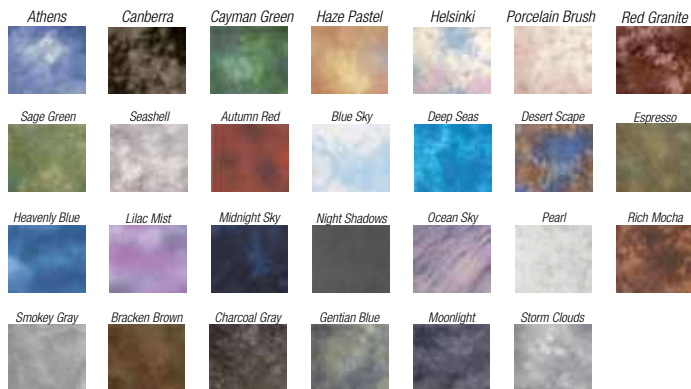

800-947-7785 | 212-444-6635

Backgrounds / Background Support

Backgrounds

Masterpiece Washable Sheet & Muslin Collapsible Illuminator

Wrinkle-Resistant

9 x 10' Hi Key (WEBGC910HKW).....	69.90
9 x 10' Rich Black (WEBGC910RB).....	69.90
9 x 20' Chroma Key Green (WEBGC920GS).....	129.90
9 x 20' Hi Key (WEBGC920HKW).....	129.90
9 x 20' Rich Black (WEBGC920RB).....	129.90

Collapsible Muslin Background

Solid Gray 3 x 4' (WEBG34SG).....	89.90

Masterpiece Collapsible Reversible - 6x7'

Black/White (WEBGRBW67).....	219.90
Smkey Gray/Midn Blue (WEBGRSGBM67).....	219.90

Digital Background - 9x10'

130 Green (WEBGD910GR).....	69.90

Collapsible 2-in-1 Muslin - 5x6'

5x6' Black/White (WEBGBW56).....	175.00
5x6' Costa Brava/Canberra (WEBGCBC56).....	175.00
6x7' Chroma Key/Blue Green (WEBGRCK67).....	249.90

Sheet Muslin Background - 10x12'

Moonlight Cloudscape (WEBGMLC1012).....	109.90
Storm Clouds (WEBGSC1012).....	109.90
White (WEBGW1012).....	109.90
Bracken Brown (WEBGBB1012).....	109.90
Hazel Pastel (WEBGHP1012).....	109.90
Rich Mocha (WEBGWRM1012).....	109.90
10x24' White (WEBGW1024).....	189.90
10x24' Storm Clouds (WEBGSC1024).....	189.90

BACKDROP alley

Studio Stand with Muslin Kits

- Stand Has Aluminum Components • Muslin is 100% Cotton
- Stand Holds Heavy Weight Muslin
- Stand Holds 9' Paper • Easy to Use

10 x 10' Premium Muslin Kit

Black (BASS1010BK).....	137.65
Chroma-Key Green (BASS1010CGK).....	137.65
White (BASS1010WK).....	134.95
Gray Mist (BASS1010GMK).....	142.15
Black and White (BASS1010BWK).....	186.75
Black, White & Green Chroma-Key #BASS1010BWGK.....	224.95

10 x 10' Reversible Premium Muslin Kit

Aqua Night/Blue Mead (BASS1010ANK) ..	152.55
Charcoal/Lighter Gray (BASS1010CGKQ).....	150.25
Slate Grey Fabric (BASS1010SGK).....	142.15
Blue Lake/Nickel (BASS1010BNK).....	150.25
Med. Blue/Graphite (BASS1010MBGK).....	150.25

X-Drop Kit - 5 x 7'

Eminence (WE571K).....	119.90
Saffron (WE572K).....	119.90
Serenity (WE573K).....	119.90
Mist (WE574K).....	99.90
Slate (WE575K).....	114.95
Quarry (WE576K).....	119.90
White (WE577K).....	119.90
Black (WE578K).....	99.90
Green Screen (WE579K).....	119.90

X-Drop Background Only - 5 x 7'

Eminence (WE571), Saffron (WE572), Serenity (WE573), Mist (WE574), Slate (WE575), Quarry (WE576), White (WE577), Black (WE578) or Green Screen (WE579).....	49.90

Modern Vintage Background - 9 x 12'

5501 Onyx (WEBGMV9120).....	99.90
5502 Pasha (WEBGMV912P).....	99.90
5503 Regency (WEBGMV912R).....	99.90
5504 Ormate (WEBGMV912OQ).....	99.90
5505 Bisbee (WEBGMV912B).....	99.90
5506 Kingsley (WEBGMV912K).....	99.90
5508 Dorian (WEBGMV912D).....	99.90
5509 Willow (WEBGMV912W).....	99.90
5510 Harmony (WEBGMV912H).....	99.90
5511 Legion (WEBGMV912L).....	99.90
5512 Chantilly (WEBGMV912C).....	99.90

10 x 20' Premium Muslin Kit