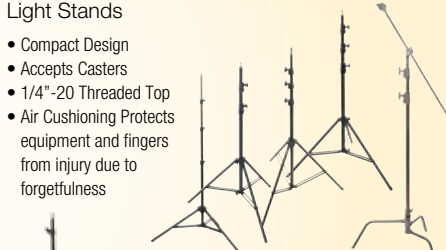

3' Backlight Stand Black (IMLS3S) 24.95
6' Black (IMLS6B)..... 19.99
8' Air Cushioned (IMLS8A)..... 32.95
9.5' Air Cushioned (IMLS96HAB)..... 38.95
10' Air Cushioned (IMLS10AB)..... 44.99
13' Heavy Duty Black (IMLS13HB)..... 52.95
13' Air Cushioned Heavy Duty Black (IMLS13HAB)..... 69.95
Turtle Base Master Century C 10.75' (IMLSCT40M)..... 98.95
Master Century C Kit with 42" Riser (IMLSCT40MK)..... 128.95

5-in-1 Portable Reflectors

- Lightweight, steel-framed reflector
- Removable, reversible cover
- 5 Surfaces: Translucent, white, silver, gold, silver/gold

22" (IMR5122) ..... **24.95**   **32"** (IMR5132) **38.95**
42" (IMR5142) ..... **46.95**   **42x72"** (IMCRK4272)..... **94.95**

Collapsible Reflectors

Great performance at a great price. Lightweight steel frame, tear-resistant nylon, folds down to 1/3 its open size.

Gold/Silver		Soft Gold/White		Silver/White		White Translucent	
12" (IMRD12GS).....	9.95	12" (IMRD12SGW).....	9.95	12" (IMRD12SW).....	9.95	12" (IMRD12WT).....	9.95
22" (IMRD22GS).....	16.95	22" (IMRD22SGW).....	16.95	22" (IMRD22SW).....	16.95	22" (IMRD22WT).....	14.95
32" (IMRD32GS).....	28.95	32" (IMRD32SGW).....	24.95	32" (IMRD32SW).....	22.19	32" (IMRD32WT).....	24.95
42" (IMRD42GS).....	34.95	42" (IMRD42SGW).....	32.95	42" (IMRD42SW).....	32.95	42" (IMRD42WT).....	31.95
52" (IMRD52GS).....	57.95	52" (IMRD52SGW).....	57.95	52" (IMRD52SW).....	57.95	52" (IMRD52WT).....	51.95
41x74" (IMRD4174GS).....	64.95	41x74" (IMRD4174SGW).....	64.95	41x74" (IMRD4174SW).....	64.95	41x74" (IMRD4174WT).....	64.95

7" Honeycomb Grids

- Provides Narrow Beam of Light
- Fits Most 7" Reflectors
- Tension spring can stretch or arch to fit the reflector

10" (IMG710)..... **29.99**   **30"** (MG730)..... **24.95**
20" (MG720)..... **27.99**   **40"** (MG740)..... **23.95**

Umbrellas

Umbrellas soften, broaden, and diminish the light output of any tungsten or flash light source.

White 30" (IMU30W)..... **9.95**
White 32" (IMU32W)..... **10.95**   **White 45"** (IMU45W)..... **14.95**
Beaded Silver 33" (IMU33SB)..... **34.95**
Beaded Silver 43" (IMU43SB)..... **34.95**
Trans. 33" (IMU33T)..... **9.95**   **Trans. 43"** (IMU43T)..... **13.40**