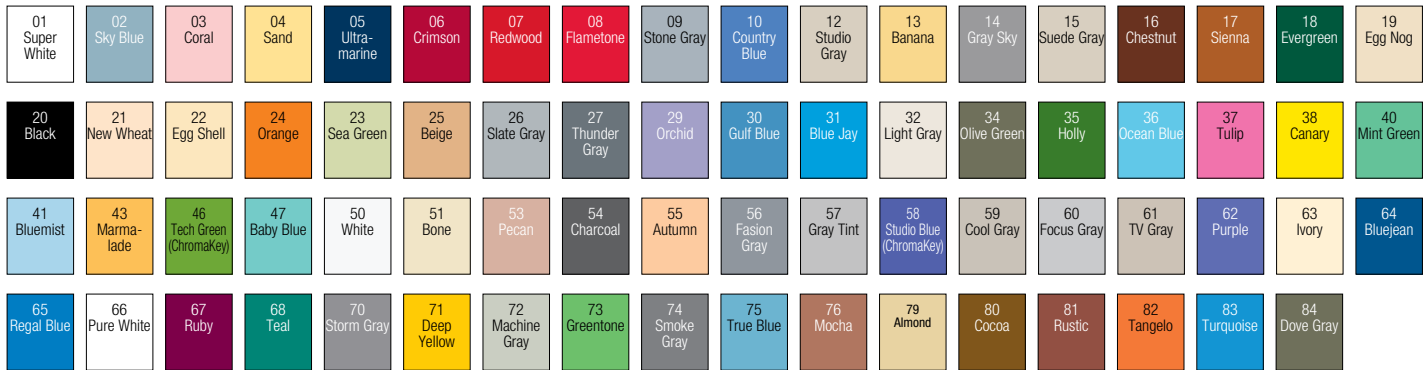

Seamless Background Paper

- Non-Reflective Surface • For Studio, Banners, Drafting, Decoration • Core Wound • Wrapped in Plastic Sleeve

Seamless Background Paper

26" x 12 yards - **14.95** ea.

- #1 Super White.....SABGP261
- #8 Primary Red.....SABGP268
- #20 Super Black..SABGP2620
- #27 Thunder Gray.SABGP2627
- #46 Sage SABGP2646
- #50 White SABGP2650
- #56 Fashion Gray SABGP2656
- #57 Gray.....SABGP2657
- #58 Studio Blue...SABGP2658
- #60 Focus Gray...SABGP2660
- #66 Pure White ...SABGP2666
- #90 Soft Gray.....SABGP2690

Seamless Background Paper

53" x 12 yards - **25.95** ea.

- #1 Super White..... SABGP531
- #2 Sky Blue..... SABGP532
- #3 Coral.....SABGP533
- #4 Sand.....SABGP534
- #5 Ultramarine.....SABGP535
- #6 Crimson.....SABGP536
- #8 Primary Red.....SABGP538
- #9 Stone Gray.....SABGP539
- #10 Canary Blue....SABGP5310
- #12 Studio Gray....SABGP5312
- #13 Banana.....SABGP5313
- #14 Gray Sky.....SABGP5314
- #15 Suede Gray....SABGP5315
- #16 Chestnut.....SABGP5316
- #17 Sienna SABGP5317
- #18 Evergreen.....SABGP5318
- #19 Egg Nog SABGP5319
- #20 Super Black....SABGP5320
- #22 Egg Shell.....SABGP5322
- #23 Sea Gray.....SABGP5323
- #24 Orange.....SABGP5324
- #25 Beige.....SABGP5325
- #26 Slate Gray.....SABGP5326
- #27 Thunder Gray..SABGP5327
- #29 Orchid.....SABGP5329
- #30 Gulf Blue.....SABGP5330
- #31 Blue Jay.....SABGP5331
- #32 Light Gray.....SABGP5332
- #34 Olive Green.....SABGP5334
- #35 Holly.....SABGP5335
- #36 Ocean Blue....SABGP5336
- #37 Tulip.....SABGP5337
- #38 Canary.....SABGP5338
- #40 Mint.....SABGP5340
- #41 Blue Mist.....SABGP5341
- #43 Marmalade.....SABGP5343
- #46 Techgreen.....SABGP5346
- #47 Baby Blue.....SABGP5347
- #50 White.....SABGP5350
- #51 Bone.....SABGP5351
- #53 Pecan.....SABGP5353
- #54 Charcoal.....SABGP5354
- #56 Fashion Gray ..SABGP5356
- #57 Gray Tint.....SABGP5357
- #58 Studio Blue....SABGP5358
- #60 Focus Gray....SABGP5360
- #62 Purple.....SABGP5362
- #63 Ivory.....SABGP5363
- #64 Blue Jean.....SABGP5364
- #65 Regal Blue....SABGP5365
- #66 Pure White....SABGP5366
- #68 Teal.....SABGP5368
- #70 Storm Gray....SABGP5370
- #71 Deep Yellow...SABGP5371
- #74 Smoke Gray...SABGP5374
- #75 True Gray.....SABGP5375
- #76 Mocha.....SABGP5376
- #79 Almond.....SABGP5379
- #80 Cocoa.....SABGP5380
- #81 Rustic.....SABGP5381
- #82 Tangelo SABGP5382
- #83 Turquoise SABGP5383
- #90 Soft Gray.....SABGP5390

Seamless Background Paper 107" x 12 yards - 45.95 ea.