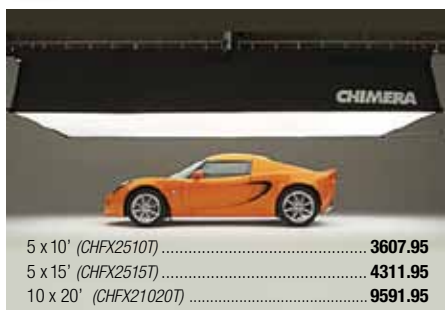

ARRI Arrilite 650w

Compact 3-Light Kit

- 3x Arrilite 650w Lights
- 3x Full Single & Double Scrims
- 3x 8.3", Light Stands
- 3x DYS Lamps
- Hard-shell case

#ARF6503K..... **1877.88**
#ARF6503WCK (with wheeled case)..... **1879.88**

F2X

Light Bank & Triolet Light Kit

- High-strength thin-wall aluminum tubing
- Up to 8000w total possible
- Sections color coded for quick assembly
- NO-TOOL assembly
- Adjustable light mounts

5 x 10' (CHF2510T)..... **3607.95**
5 x 15' (CHF2515T)..... **4311.95**
10 x 20' (CHF21020T)..... **9591.95**

ARRI Softbank I

4-Light Kit

- 300 Fresnel • 2x 650 Fresnels
- Arrilite 750 Plus • Accessory Pack
- Barndoors, Filter Frames • Softbox
- Scrims, Stands, Bulbs • Case

#ARSB1P4K..... **2739.95**
Softbank II Plus 4-Light Kit (ARSB2P4K)..... **2883.50**
Softbank III Plus 4-Light Kit (ARSB3P4K)..... **2994.95**
Softbank IV Plus 5-Light Kit (ARSB4P5K)..... **3093.00**