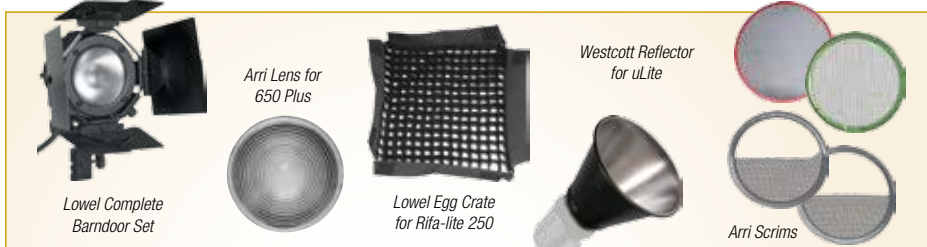

Gobos

Dedolight Gobo Kit - Set of 6 (DEGK).....	75.50
Dedolight Gobo Holder for DP-1, holds "M" size (DEGHCI).....	23.50
Rosco Gobo Holder for Steel Gobos (ROGHSAB).....	9.95

Snoots

Arri Snoot for Arri 150W Fresnel (ARSF150)	44.35
Arri Snoot for Arri 300W Fresnel (ARSF300).....	69.30
Arri Snoot for Arri 650W Fresnel (ARSF650)	77.00
Interfit Snoot for Stellar (INS).....	29.95
LoweI Snoot for DP Light (LOSDPL).....	63.49
LoweI Snoot for Omni-Light (LOSOL).....	55.38
LoweI Narrow Snoot for Omni-Light (LOSOLQ).....	69.95
LoweI Snoot for Pro and i-Light (LOSPL).....	45.59