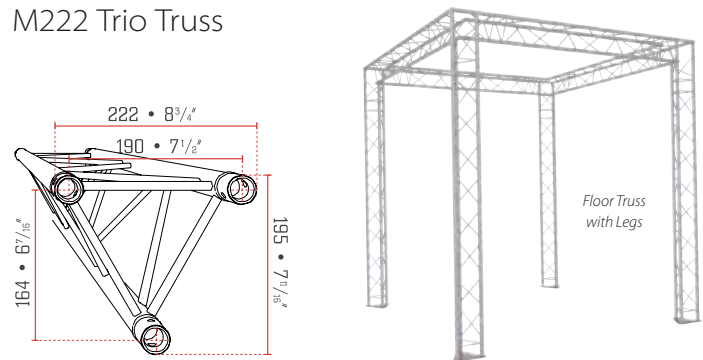

M222 Trio Truss

M222 Duo QuickTruss Kits	Weight	SKU#	Price
7.5'x7.5' Trio Hanging Truss Kit	75 lbs	#MIM222TH77K	$1,429.00
7.5'x10.8' Trio Hanging Truss Kit	85 lbs	#MIM222TH710K	$1,539.00
10.8'x10.8' Trio Hanging Truss Kit	95 lbs	#MIM222TH101K	$1,649.00
7.5'x7.5' Trio Floor Truss Kit (Requires leg kit)	62 lbs	#MIM222TF77K	$1,719.00
7.5'x10.8' Trio Floor Truss Kit (Requires leg kit)	72 lbs	#MIM222TF710K	$1,829.00
10.8'x10.8' Trio Floor Truss Kit (Requires leg kit)	82 lbs	#MIM222TF101K	$1,939.00
8' Trio Leg Kit for Trio Floor Truss Kit	41 lbs	#MIM222TL8K	$669.00
9.65' Trio Leg Kit for Trio Floor Truss Kit	51 lbs	#MIM222TL9K	$829.00

On-Stage Stands LS7720BLT Lighting Stand with Side Bars

This On-Stage Lighting Stand includes 2 side bars with M8 thread and wingnut mounts that hold up to 4 par fixtures each. It rises to a maximum height of 10.5 ft and folds down to 54". It has a 140 lb weight capacity, and a black finish.

- 48" Top T-Bar holds up to 4 Par lights
- 44" footprint allows support of fixtures up to 140 lb total

#ONLS7720BLT **$79.95**