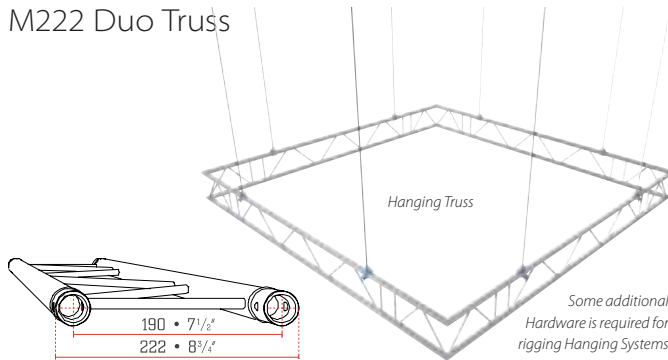

M222 Duo Truss

M222 Duo QuickTruss Kits	Weight	SKU#	Price
7.5'x7.5' Duo Hanging Truss Kit	49 lbs	#MIM222DH77K	$909.00
7.5'x10.8' Duo Hanging Truss Kit	57 lbs	#MIM222DH710K	$979.00
10.8'x10.8' Duo Hanging Truss Kit	64 lbs	#MIM222DH101K	$1,049.00
7.5'x7.5' Duo Floor Truss Kit (Requires leg kit)	51 lbs	#MIM222DF77K	$1,199.00
7.5'x10.8' Duo Floor Truss Kit (Requires leg kit)	58.1 lbs	#MIM222DF710K	$1,269.00
10.8'x10.8' Duo Floor Truss Kit (Requires leg kit)	66 lbs	#MIM222DF101K	$1,339.00
8' Duo Leg Kit for Duo Floor Truss Kit	60 lbs	#MIM222DL8K	$469.00
9.65' Duo Leg Kit for Duo Floor Truss Kit	38 lbs	#MIM222DL9K	$559.00