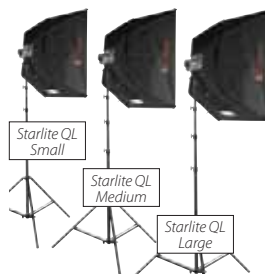

B.H. PHOTOFLEX Starlite Kits

Starlite QL SilverDome Kits

Include:

- Starlite QL Tungsten Light
- Octo Connector • SilverDome Softbox
- 500-watt Lamp • Light Stand

Small SilverDome 16x22" #PHSLSDSK **$328.95**

Med. SilverDome 24x32" #PHSLSDMK **$389.95**

Large SilverDome 36x48" #PHSLSDLK **$489.95**