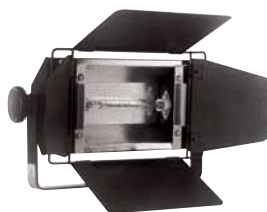

Includes—

- 4- or 8-leaf barndoors • 3-in-1-snoot set
- Scrim • Hinged filter frames

#AL650LS **650 watts** **\$324.95**

#AL1000LS **1000 watts** **\$468.95**

ALTMAN Q-Lite Flood Light

This open-face fixture is a compact, lightweight multi-purpose flood/fill light, ideal for stage, studio, and location lighting applications, well-suited for use in tight or confined spaces where maximum light output and beam spread are required for fill or flood lighting.