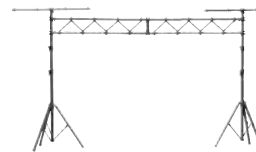

On-Stage Stands LS7730 Lighting Stand with Truss

The On-Stage Lighting Stand with Truss allows quick setup of your lighting fixtures on a small stage or set. It consists of two 3 section stands with T-Bars that rise to a maximum height of 10.5'. The center truss is comprised of two 5' wide sections with plastic mounting brackets.

- Supports up to 250 lbs. of lighting equipment
- 4-ft wide T-Bars support additional fixtures
- Black-anodized finish

#ONLS7730 **$167.95**
Lighting Stand Bag #LSB6500 **$38.95**