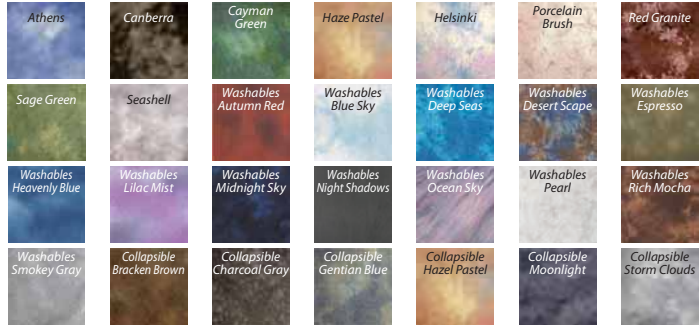

Colors depicted may vary slightly due to differences in computer monitors, printed media, and variances in manufacturer's dyes or paints.

westcott® Backgrounds

- Quick set-up and takedown for versatility & easy portability
- Masterpiece muslin sheet backgrounds are constructed from 65% cotton/polyester blend muslin & are hand painted with an acrylic-based paint • Machine washable

Muslin Collapsible Illuminator	5x6' (6 Colors)	\$114.95
Masterpiece Washable Sheet	5x6' 2 in-1 (6 Styles)	\$169.95
	6x7' (5 Colors)	\$159.95
	8x8' with Train (5 Colors)	\$264.95
Masterpiece Muslin Sheet	10x12' (13 Colors)	\$109.95
	10x24' (13 Colors)	\$184.95