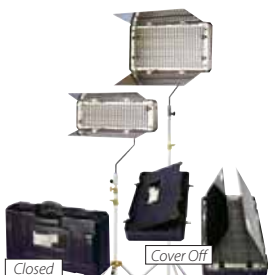

Closed

lowel Caselite Daylight Kits

The Case is the Light!

1. **Includes:**
2. Caselite lamp fixture
   - Caselite storage lid
   - Snap-on Egg crate
   - Barndoor Intensifiers
   - Uni Senior Stand
   - 55-watt Lamps
   - Mounting plate
   - Stand fitting tilt-bracket
   - 8 Gel jawz
   - 16' Power cable

Caselite 2 2 Lamps #LOCL2DLK **$849.95**

Caselite 4 4 Lamps #LOCL4DLK **$1,154.95**