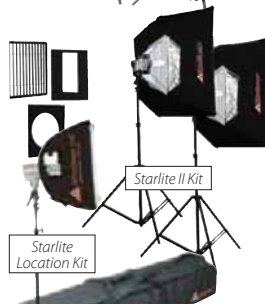

Starlite Location 1-Light Kit

Includes:

- StarLite 3200 • Medium SilverDome
- StarLite Connectors • 2 1000-watt Lamps
- LS-2214 LiteStand • Single-Kit Case

#PHSLLK

$559.95

Starlite II 2-Light Kit

Includes:

- 2 Starlite QL Lights • 2 Octo Connector
- 2 Medium SilverDome Softbox
- 2 11' Heavyweight Black Light Stands
- 4 1000-watt Lamps

#PHSLDM2K

$799.95