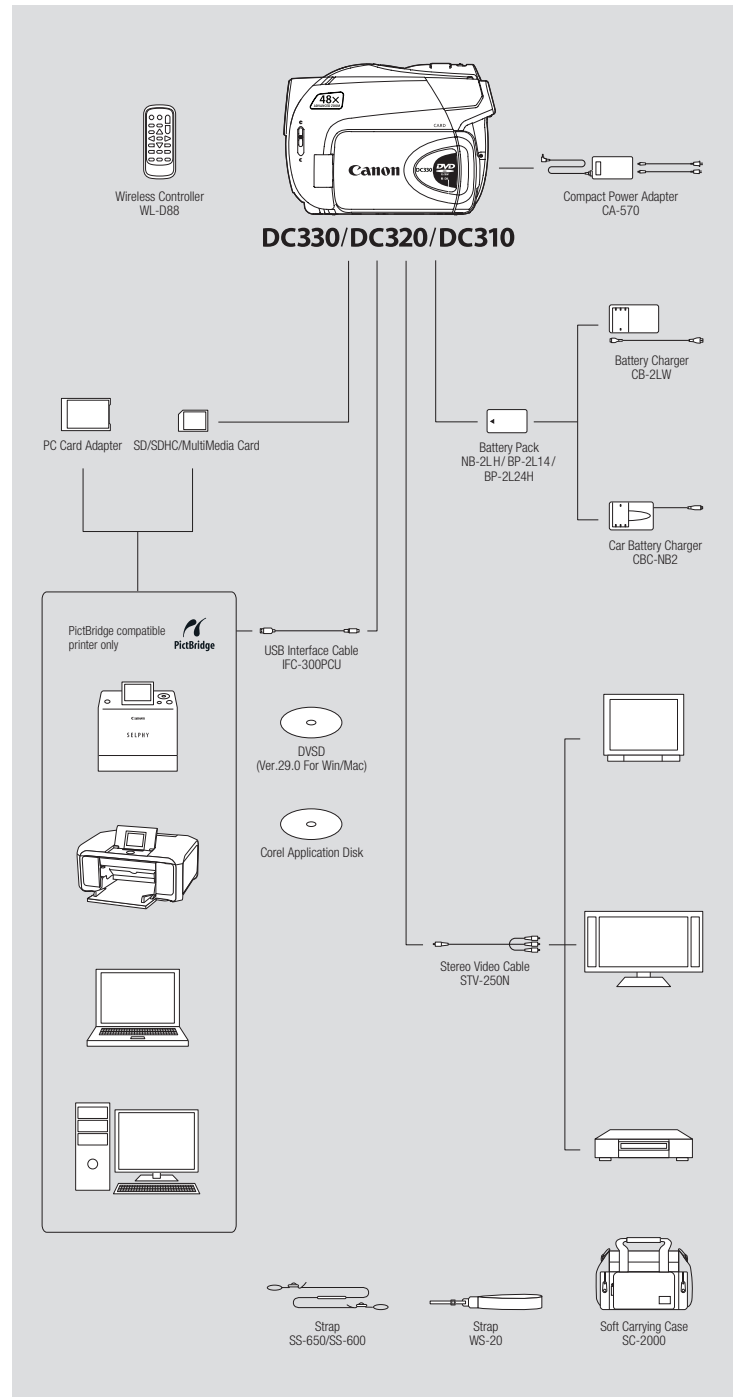

System Chart

All images and effects simulated.

Specifications and availability are subject to change without notice. Weight and dimensions are approximate. Canon and DIGIC are registered trademarks of Canon Inc. in the United States, and may also be registered trademarks or trademarks in other countries. IMAGEANYWARE is a trademark of Canon. Other names and products not mentioned above may be registered trademarks or trademarks of their respective companies.

Warning: Unauthorized recording of copyrighted materials may infringe on the rights of copyright owners and be contrary to copyright laws.

Use of genuine Canon accessories is recommended: this product is designed to perform optimally when used with genuine Canon accessories.

Canon
image*ANYWARE*