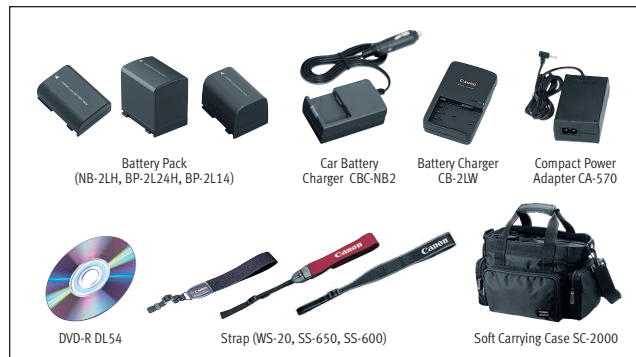

Optional Accessories

DIGIC DV II

IMAGE STABILIZER

Advanced Zoom

MEGA PIXEL

www.canondv.com