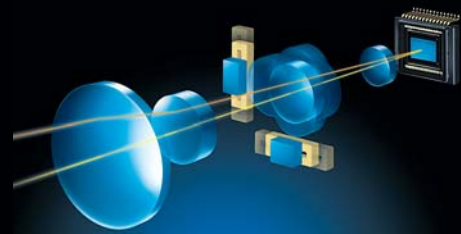

High Definition That's Highly Convenient

Propel your movie-making to the forefront of HD technology with the Canon HG10 HDD Camcorder. The HG10 records High Definition video in AVCHD format to an internal hard disk drive for long shooting and easy viewing. And prepare to be amazed by what you see. World-renowned Canon optics give your HD footage extraordinary detail and color, while exclusive Canon technology delivers full HD quality with precise focus and breathtaking clarity.

Genuine Canon Optics

The Canon name represents optical excellence, proven over decades as the first choice in lenses for professional broadcast and photography. The full Canon advantage shines in the HG10's 10x HD Video Zoom Lens. An aspherical lens achieves low aberration and high resolution, super spectra coating technology lowers flare and ghosting, and a gradation ND system provides superior exposure in bright light.

HD Video Lens

SuperRange Optical Image Stabilizer

Canon's sophisticated SuperRange Optical Image Stabilizer corrects camera shake instantly, avoiding the blur that can mar hand-held video at long focal lengths. The system uses an advanced hybrid detection method and covers a wide range of typical movements to deliver clear, steady footage as well as sharp still images.