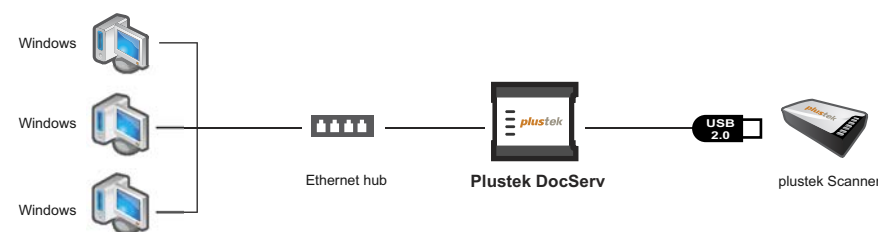

Specification

Networking Type	Scanner Server
Form Factor	External
Data Transfer Rate	10/100 Mbps
Data Link Protocol	Fast Ethernet
Connectivity	Wired
Interface	USB 2.0
	RJ-45
Transport Protocol	TCP/IP
Cabling Type	Ethernet 10base-T & 100 Base-TX
Power Supply	Input Voltage: 100~240V
	Output Voltage/watt: 5V, 1.5A
Operating System	Windows 2000 / XP / Vista 32 compatible
Dimensions (W x D x H)	120.5 x 134.5 x 32 mm / 4.7" x 5.2" x 1.2"
Net Weight	254.1g / 115.5lb
Supported Scanners	SmartOffice series OpticBook series OpticFilm series OpticPro A320 and A360 MobileOffice D28 & D28 Corporate