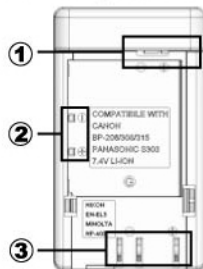

Compatibility Illustration

All trademarks and brand names are the property of their registered owners

CANON BP-208
BP-308 / 308S / 308B
BP-310 / 315

PANASONIC CGA-S303

* Match the + & - symbols

STEP 1 : Check the + & - symbols in the charger slot.

STEP 2 : Check the + & - symbols on the battery.

STEP 3 : Be sure to match the + & - symbols when inserting the battery into the charger for recharging.

* The charger may not work properly if failing to follow the above instructions.