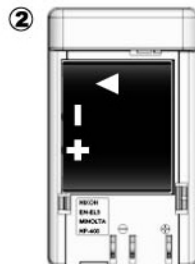

Compatibility Illustration

All trademarks and brand names are the property of their registered owners

CANON BP-208
BP-308 / 308S / 308B
BP-310 / 315

PANASONIC CGA-S303

* Match the + & - symbols

STEP 1 : Check the + & - symbols in the charger slot.

STEP 2 : Check the + & - symbols on the battery.

STEP 3 : Be sure to match the + & - symbols when inserting the battery into the charger for recharging.

* The charger may not work properly if failing to follow the above instructions.