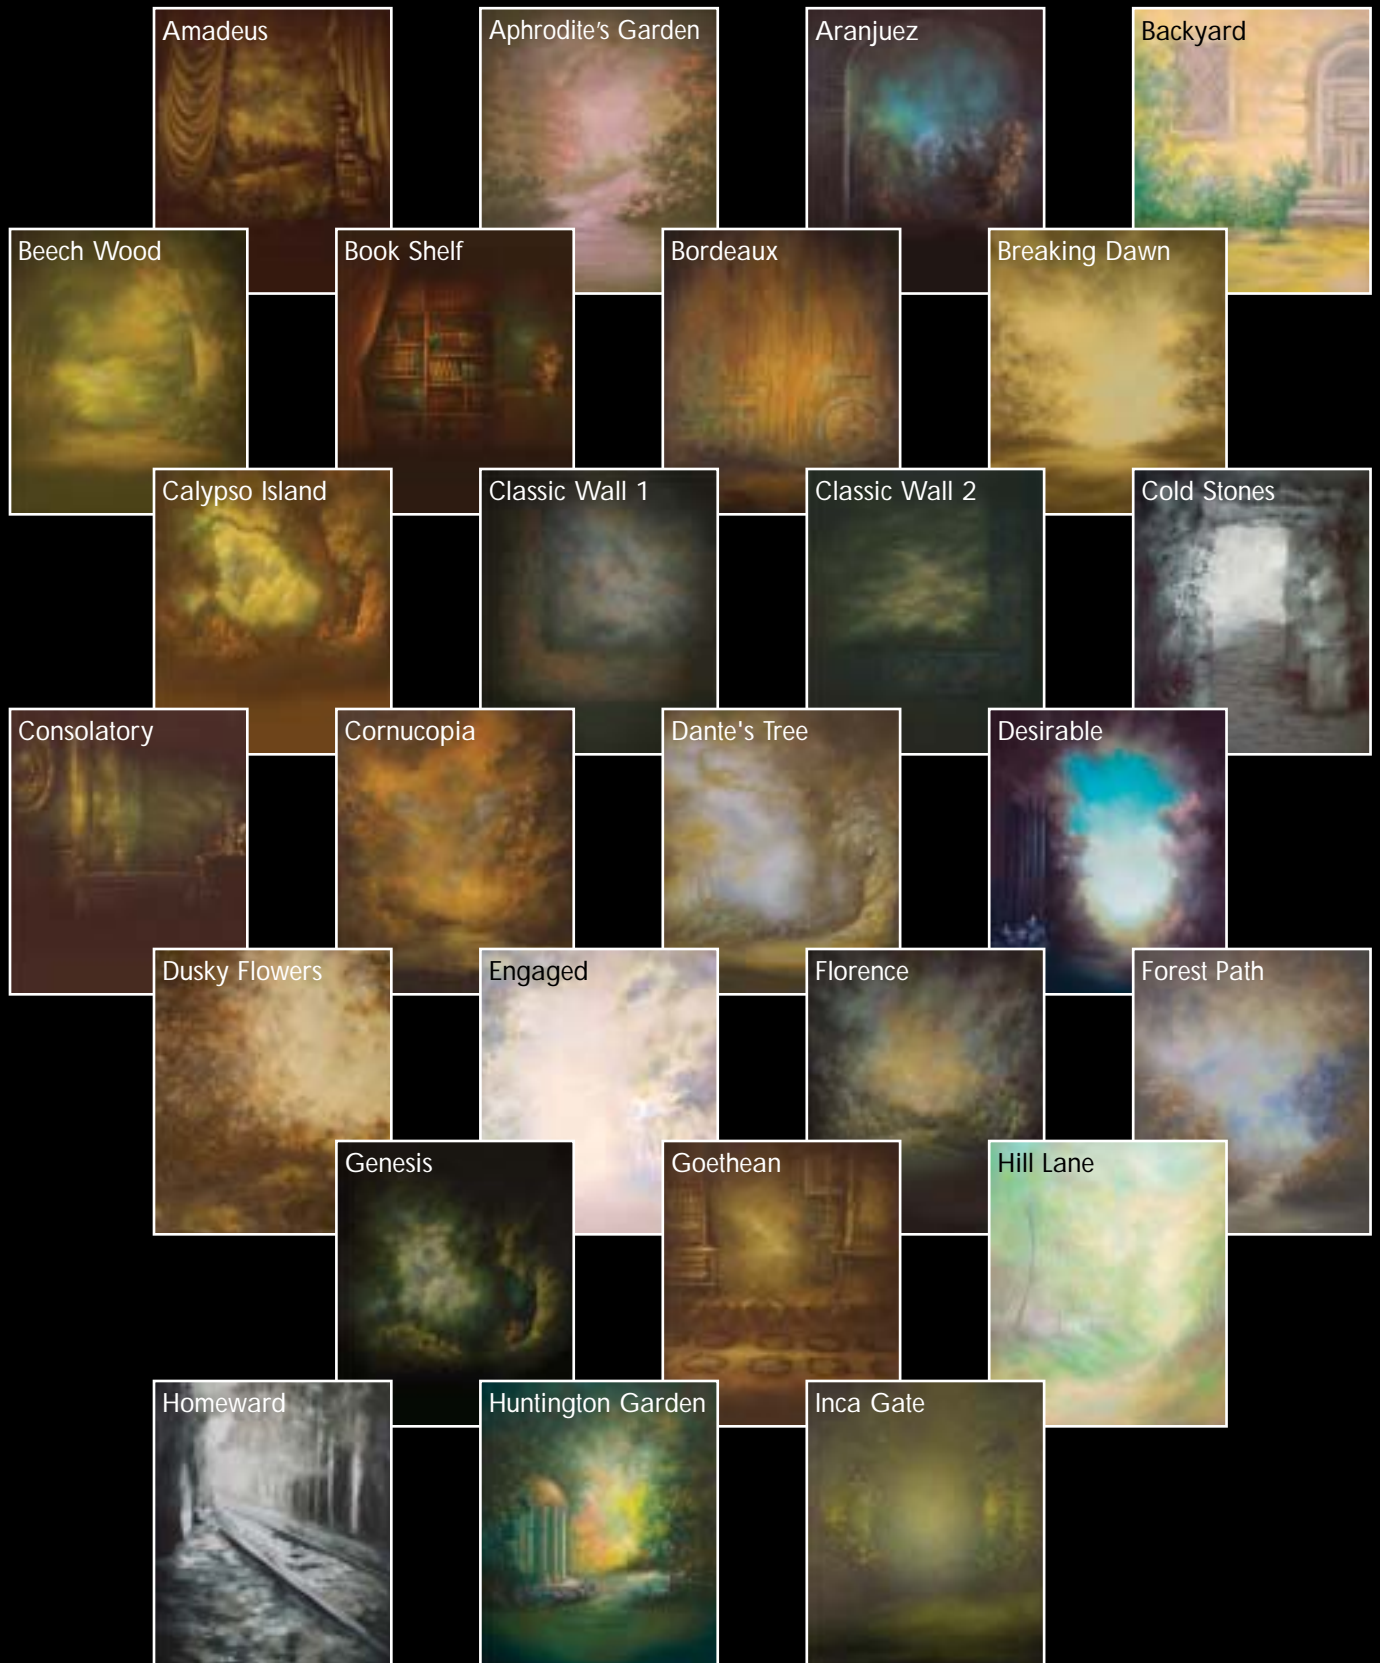

# COLOR CHARTS

BACKGROUNDS

## WON — Muslin Modern (MM) Series

ORDER & INFORMATION (212) 444-6641 • FAX: (212) 239-7770 (800) 947-7008  
1-800-947-9941 • [www.bhphotovideo.com](http://www.bhphotovideo.com)

747

# COLOR CHARTS

WON — Muslin XCanvas (MX) Series