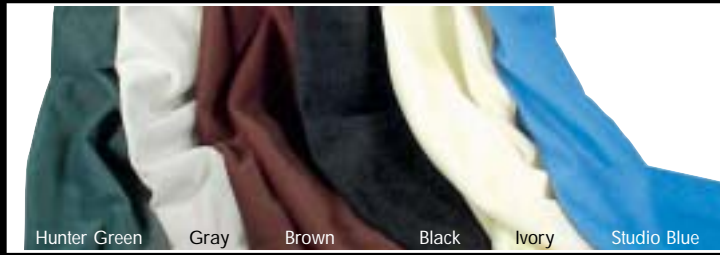

COLOR CHARTS

BACKDROP ALLEY

Classic Backdrops