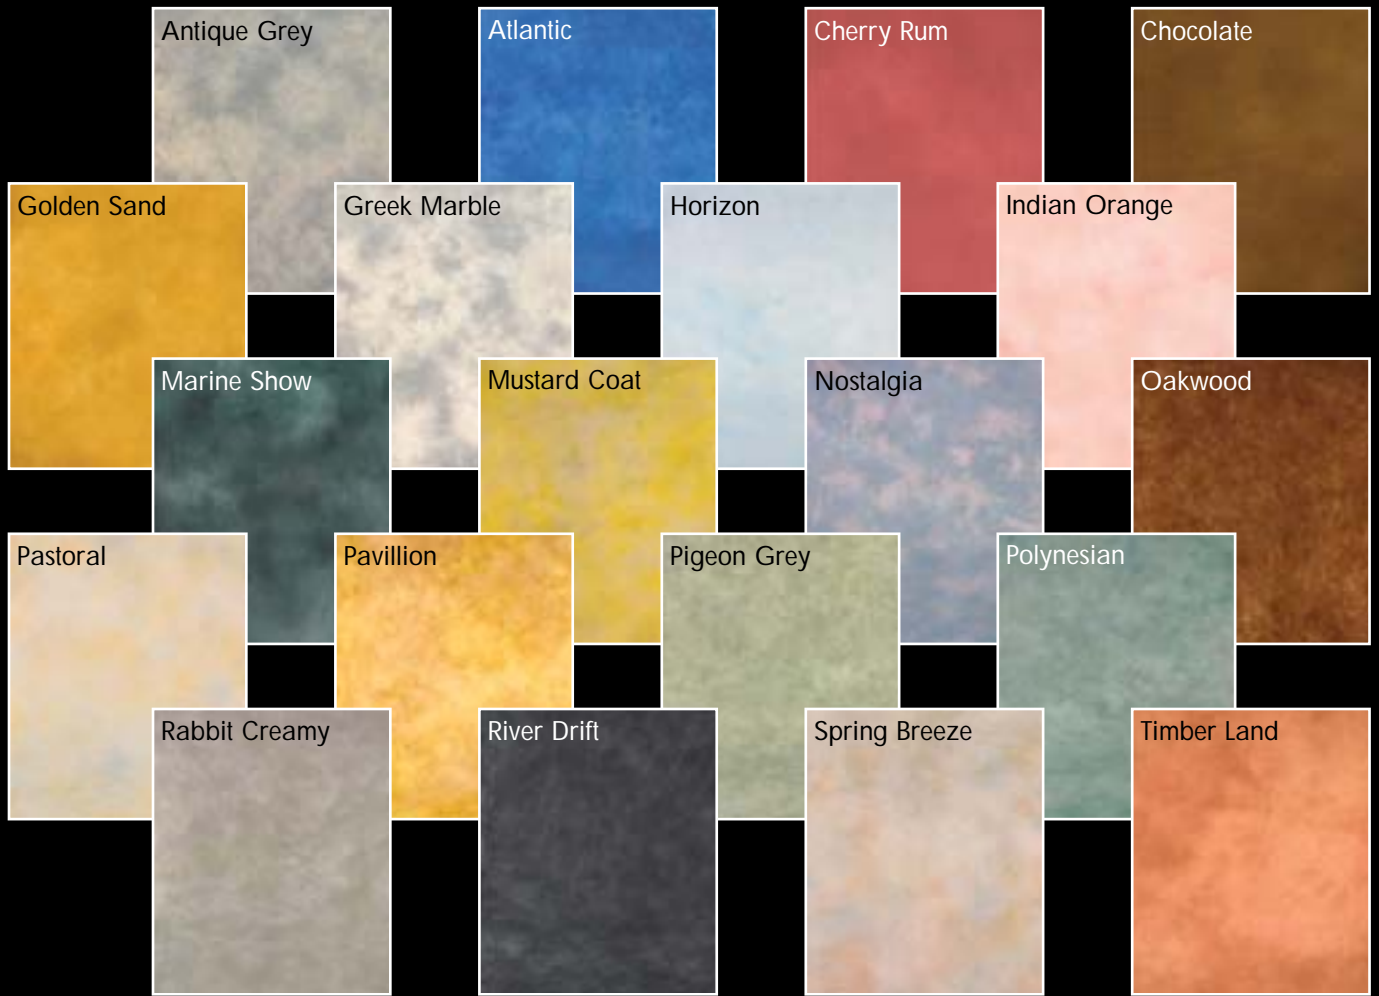

COLOR CHARTS

WON — Muslin Grace (MG) Series