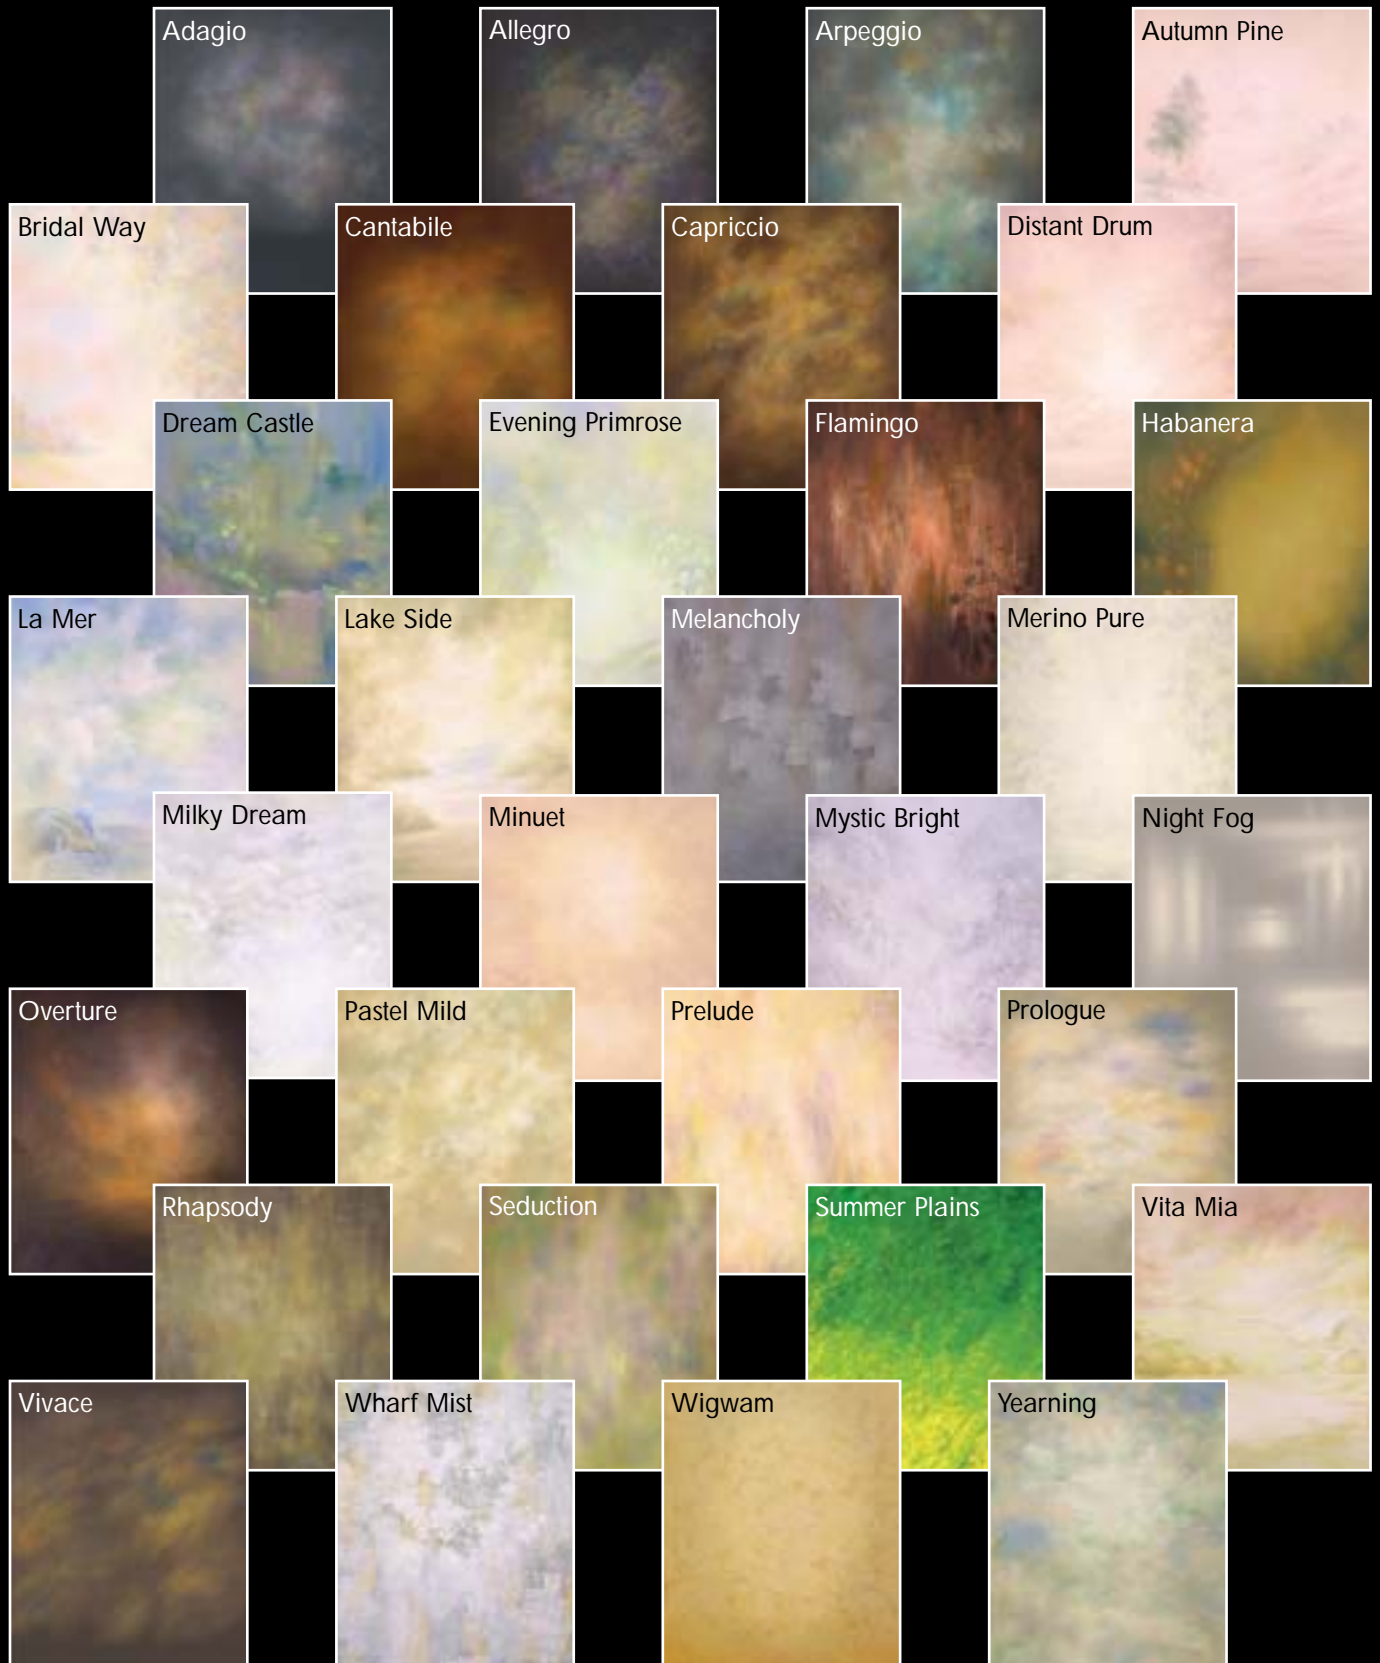

# COLOR CHARTS

BACKGROUNDS

# COLOR CHARTS

## WON — Muslin Renoir (MR) Series