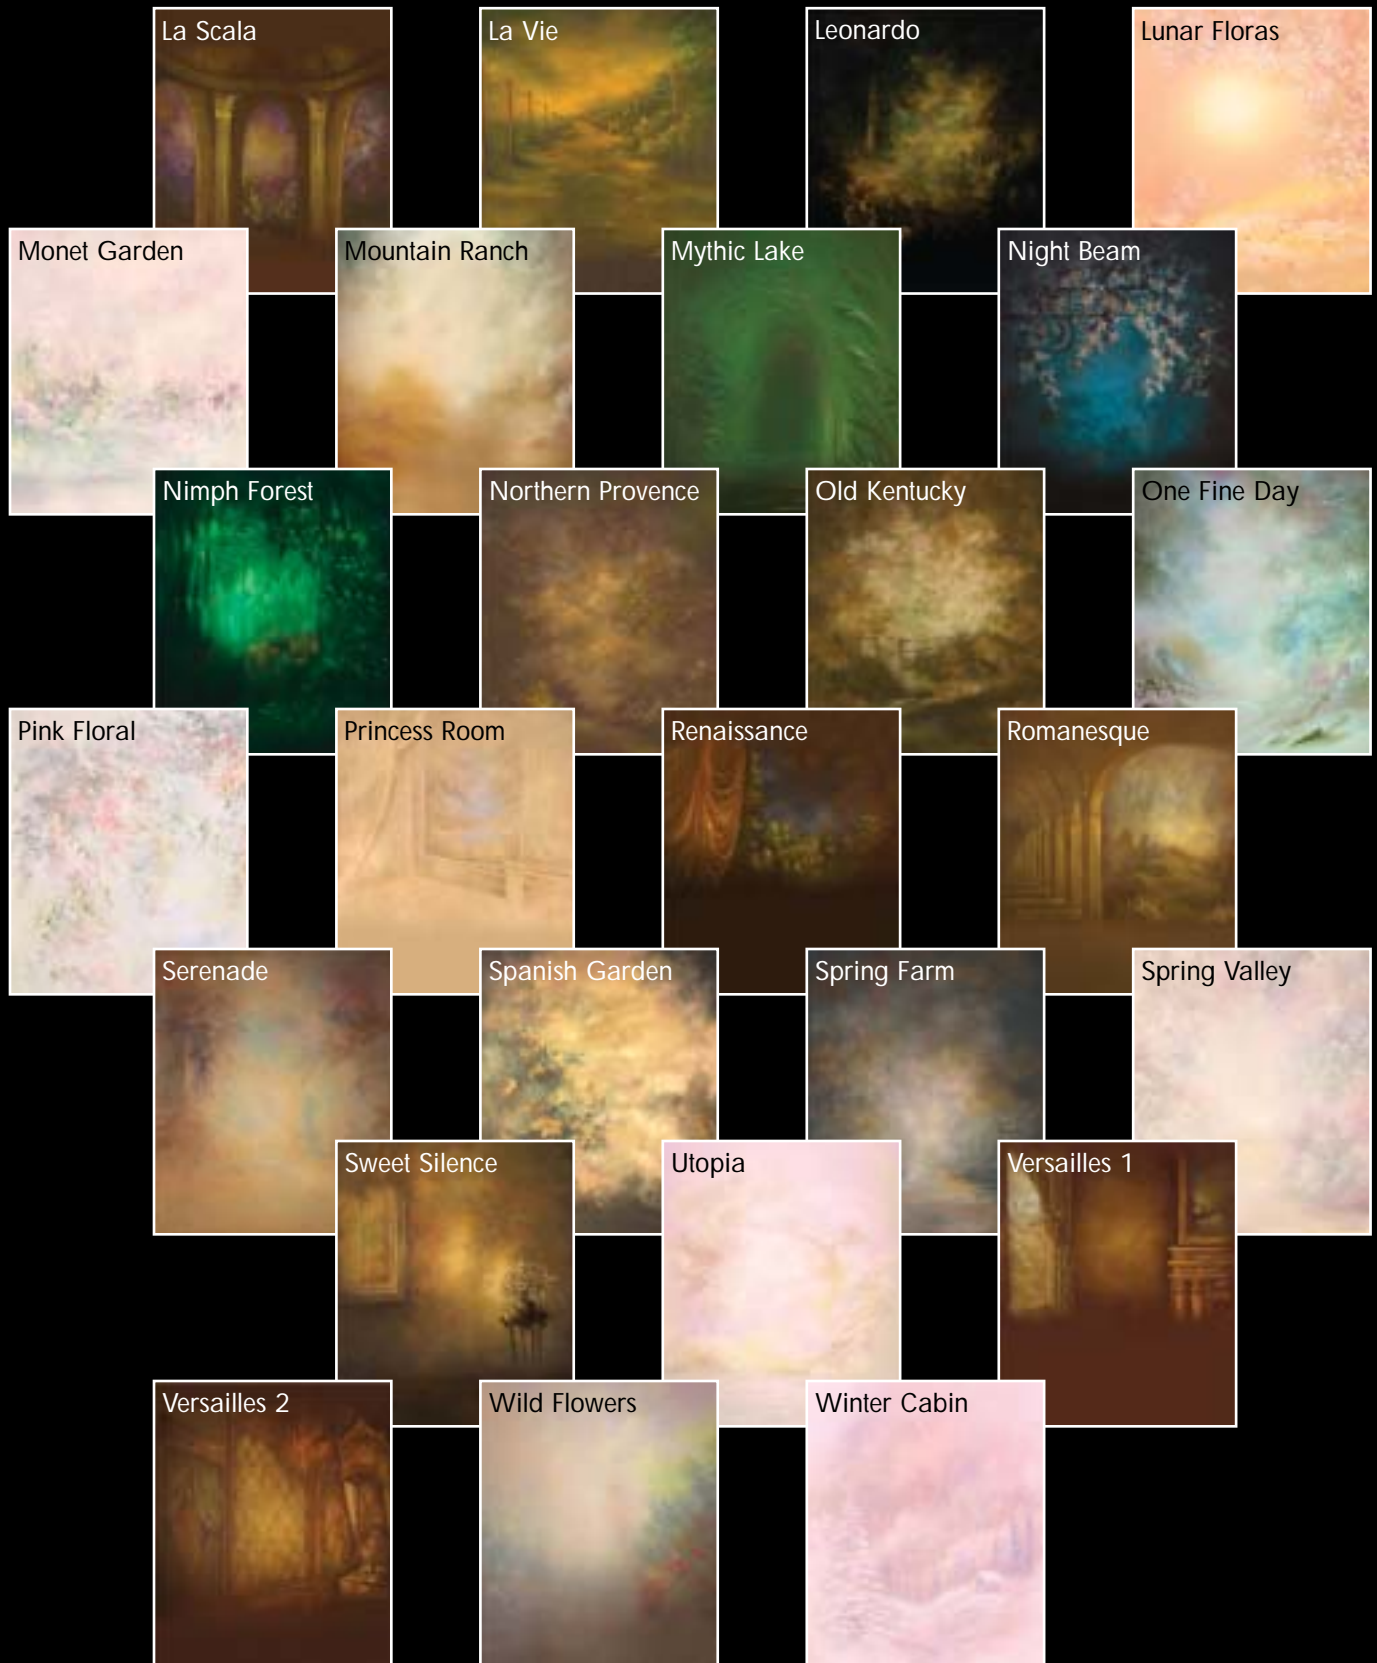

COLOR CHARTS

BACKGROUNDS

WON — Muslin XCanvas (MX) Series

ORDER & INFORMATION (212) 444-6641 • FAX: (212) 239-7770 (800) 947-7008
1-800-947-9941 • www.bhphotovideo.com

749