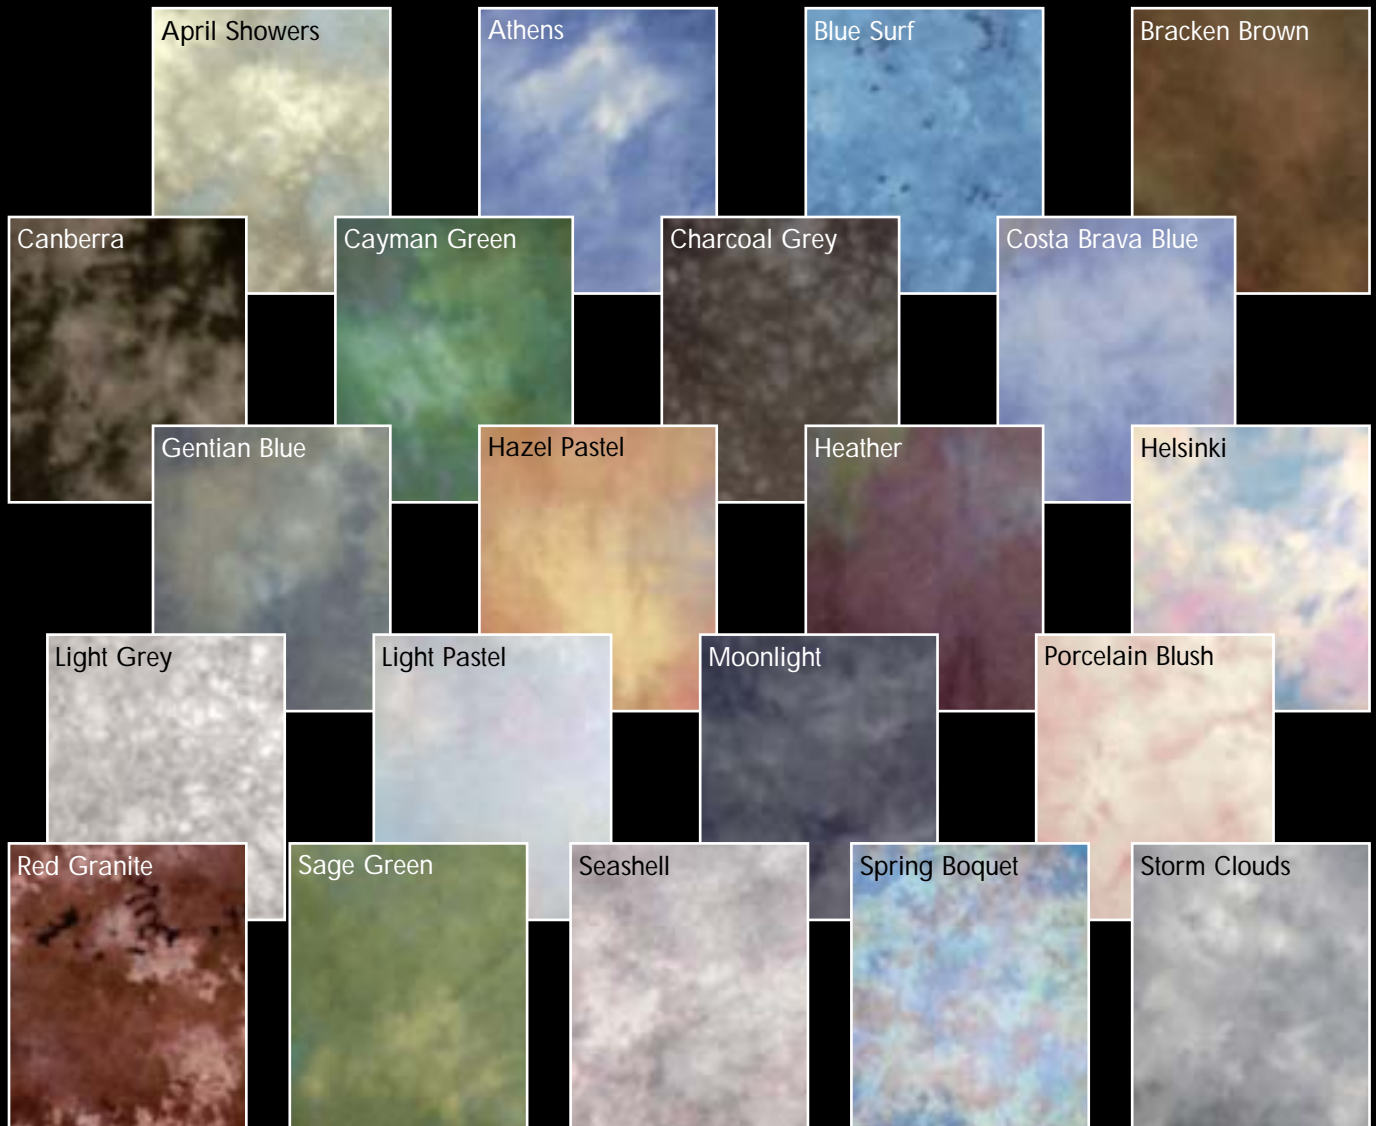

WESCOTT — Masterpiece Muslin