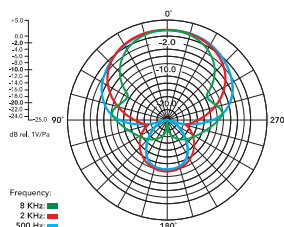

POLAR PATTERN