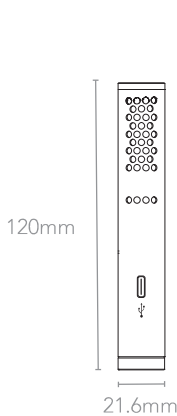

The VideoMic GO II is a versatile and lightweight shotgun microphone that excels in a range of recording applications. It features a 3.5mm TRS output for use with a camera, plus a digital USB output for recording with mobile devices and computers*. It delivers crisp, clear, directional sound, making it ideal for filmmaking and vlogging, and is also fully compatible with the RØDE Connect podcasting and streaming software for Mac and PC. When used in USB mode, the 3.5mm output doubles as a headphone output for easy monitoring and playback.

- Lightweight shotgun microphone
- 3.5mm TRS output for use with cameras
- Digital USB output for use with mobile devices and computers*
- Compatible with RØDE Connect software

VideoMic GO II (microphone only)