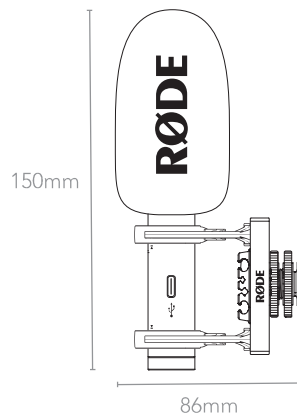

VideoMic GO II with SM8-R and foam windshield