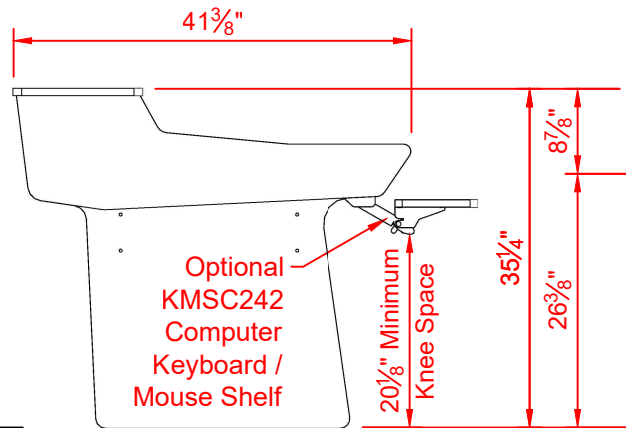

Broadcast • Office • Technical
P.O. Box 1792, Sausalito, California 94966 USA
415.332.3392 800.332.3393 415.332.2607 fax
www.omnirax.com info@omnirax.com

ISOMETRIC VIEW

TOP VIEW

CUTAWAY VIEW

SIDE VIEW

FRONT VIEW