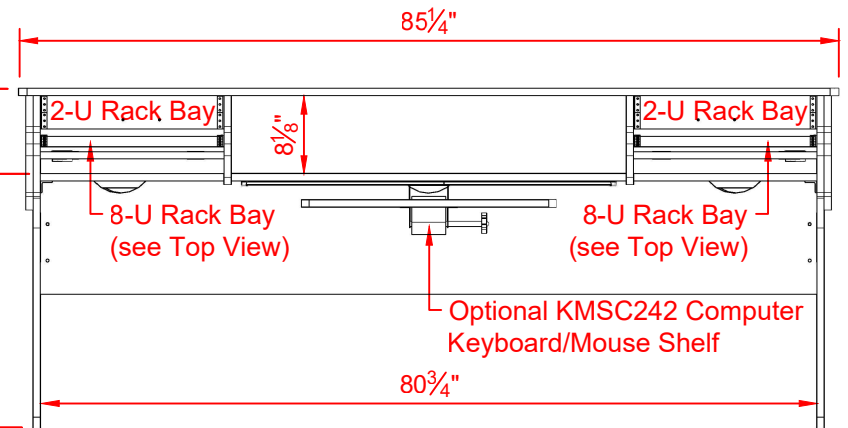

Broadcast • Office • Technical
P.O. Box 1792, Sausalito, California 94966 USA
415.332.3392 800.332.3393 415.332.2607 fax
www.omnirax.com info@omnirax.com

ISOMETRIC VIEW

TOP VIEW

CUTAWAY VIEW

SIDE VIEW

FRONT VIEW