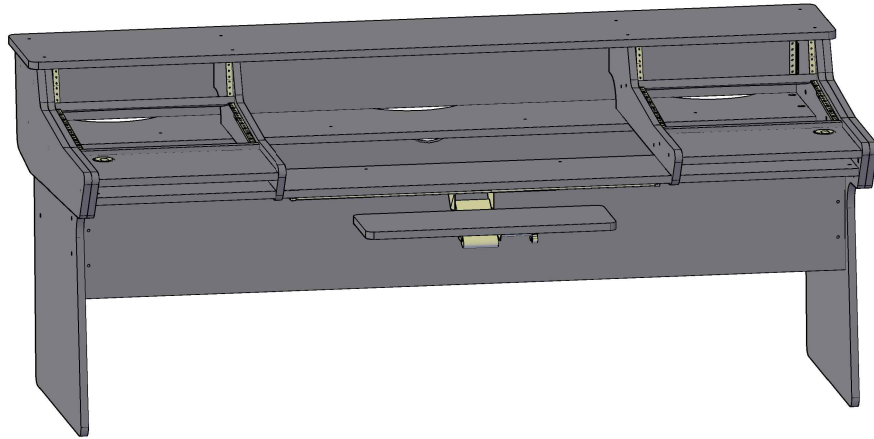

Broadcast • Office • Technical
P.O. Box 1792, Sausalito, California 94966 USA
415.332.3392 800.332.3393 415.332.2607 fax
www.omnirax.com info@omnirax.com

ISOMETRIC VIEW

TOP VIEW

CUTAWAY VIEW

SIDE VIEW

FRONT VIEW