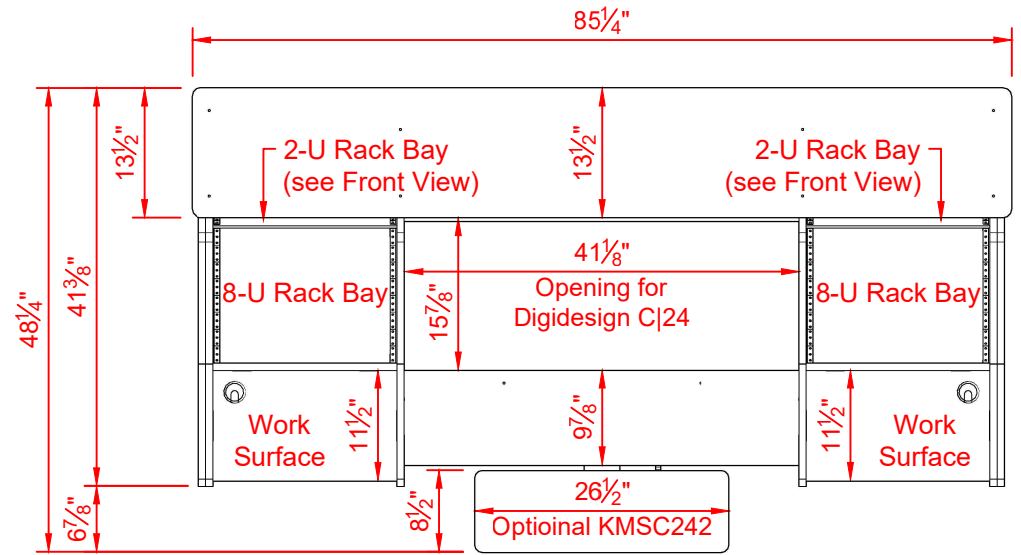

Broadcast • Office • Technical
P.O. Box 1792, Sausalito, California 94966 USA
415.332.3392 800.332.3393 415.332.2607 fax
www.omnirax.com info@omnirax.com

ISOMETRIC VIEW

TOP VIEW

CUTAWAY VIEW

SIDE VIEW

FRONT VIEW