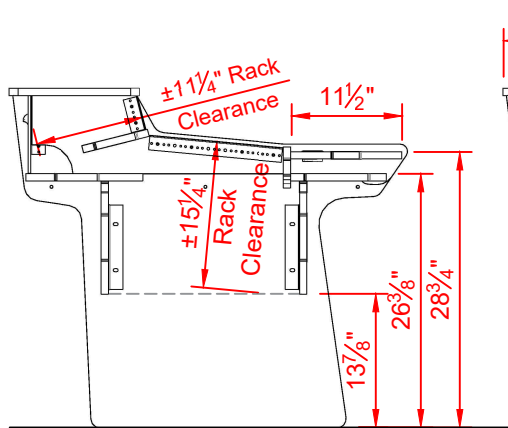

Broadcast • Office • Technical
P.O. Box 1792, Sausalito, California 94966 USA
415.332.3392 800.332.3393 415.332.2607 fax
www.omnirax.com info@omnirax.com

ISOMETRIC VIEW

TOP VIEW

CUTAWAY VIEW

SIDE VIEW

FRONT VIEW