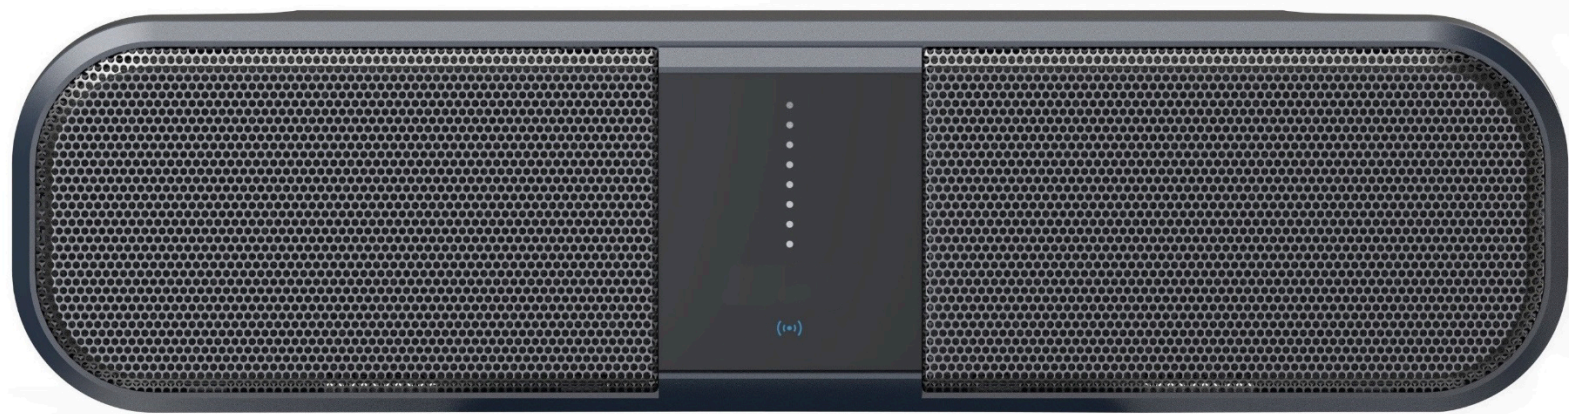

Manual

VidBeam Pro Directional Speaker

1: What Is Directional Sound Technology?

Target Sound To Exactly Where You Need It.

VidBeam Pro, the directional sound technology is an innovative and revolutionary sound focusing technology, which delivers sound in a highly directed way. With VidBeam Pro technology, you will be able to direct a beam of sound to the targeted listeners in the targeted spot where exactly you need the sound to be.

VidBeam Pro is one of the biggest breakthroughs in audio technology in recent years. It utilizes a brand-new way to deliver sound. Unlike the normal sound which generally propagates omni-directionally, VidBeam Pro delivers sound along a fixed direction in an extremely narrow beam, the sound could be precisely controlled and targeted to your desired listening area. Similar to how a spotlight directs a beam of light, VidBeam Pro directs a beam of audio exactly to targeted listeners

2: Product Description

The VidBeam Pro, with its built-in amplifier is a revolutionary product upgrade, it aims to improve the design and audio quality. With dual channels, it can achieve the stereo effect with high sound clarity and intelligibility. This makes it possible to create audio spaces even in difficult acoustical environments and with minimum disturbance to surroundings.

Standard:
Wall mount bracket

Optional:
Table Top Bracket

Features:

- Built-in amplifier
- Max audio SPL output: 82dB@1m/1kHz
- Dual channels stereo effect
- Diversified interface connection: 3.5mm AUX/Bluetooth/Type-c
- Rotating base/Wall-mounted bracket, supports multi-angle adjustment
- Power Signal/Bluetooth/ Rhythm LEDs