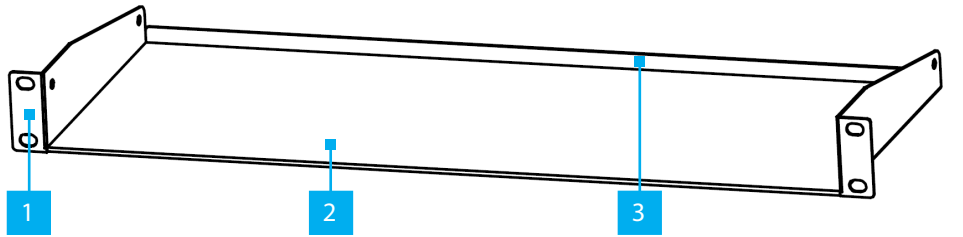

1U Cantilever Shelf - 7 in. Depth

Product Diagram

CABSHELF1U

*Product may vary from image

Component	Function
1 Front Mounting Brackets	• Attach the Shelf to the Mounting Posts of a Rack
2 Shelf Surface	• Store Server Rack Equipment
3 Rear Lip	• Prevent Server Rack Equipment from sliding off the rear of the Shelf Surface

Package Contents

- 1U Rack Shelf x1
- M6 Screws x4
- M6 Square Cage Nuts x4
- M6 Plastic Washers x4
- Quick-Start Guide x1

Warnings!

Review the Quick-Start Guide and ensure all instructions are understood prior to installation and use.