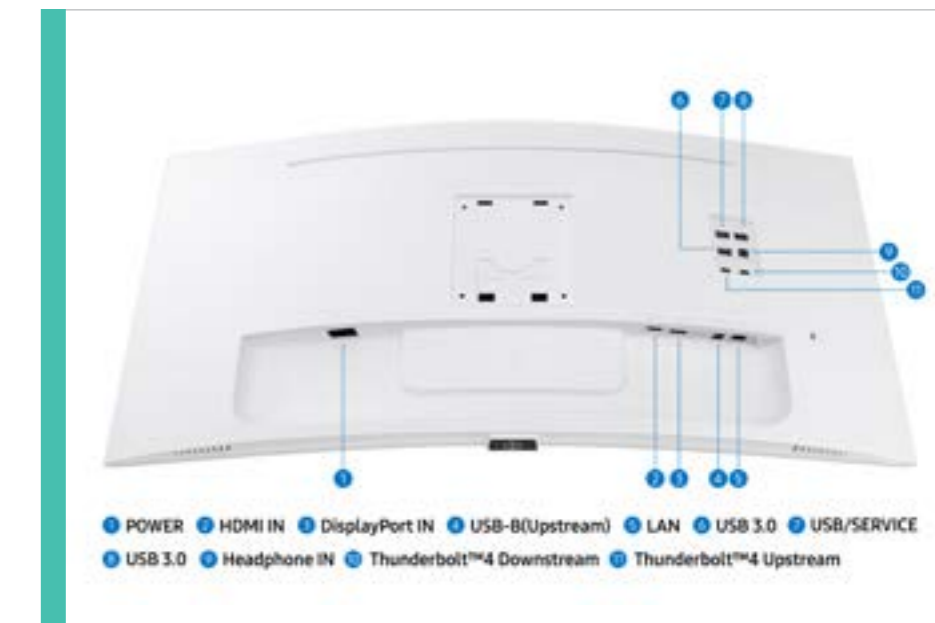

S65TC_002_Back_White

S65TC_009_Detail1_White

S65TC_008_Low-Dynamic_White

S65TC_010_Detail2_White

S65TC_011_R-Side_White

S65TC_015_Dynamic3_White

- POWER ● HDMI IN ● DisplayPort IN ● USB-B(Upstream) ● LAN ● USB 3.0 ● USB/SERVICE
- USB 3.0 ● Headphone IN ● Thunderbolt™4 Downstream ● Thunderbolt™4 Upstream