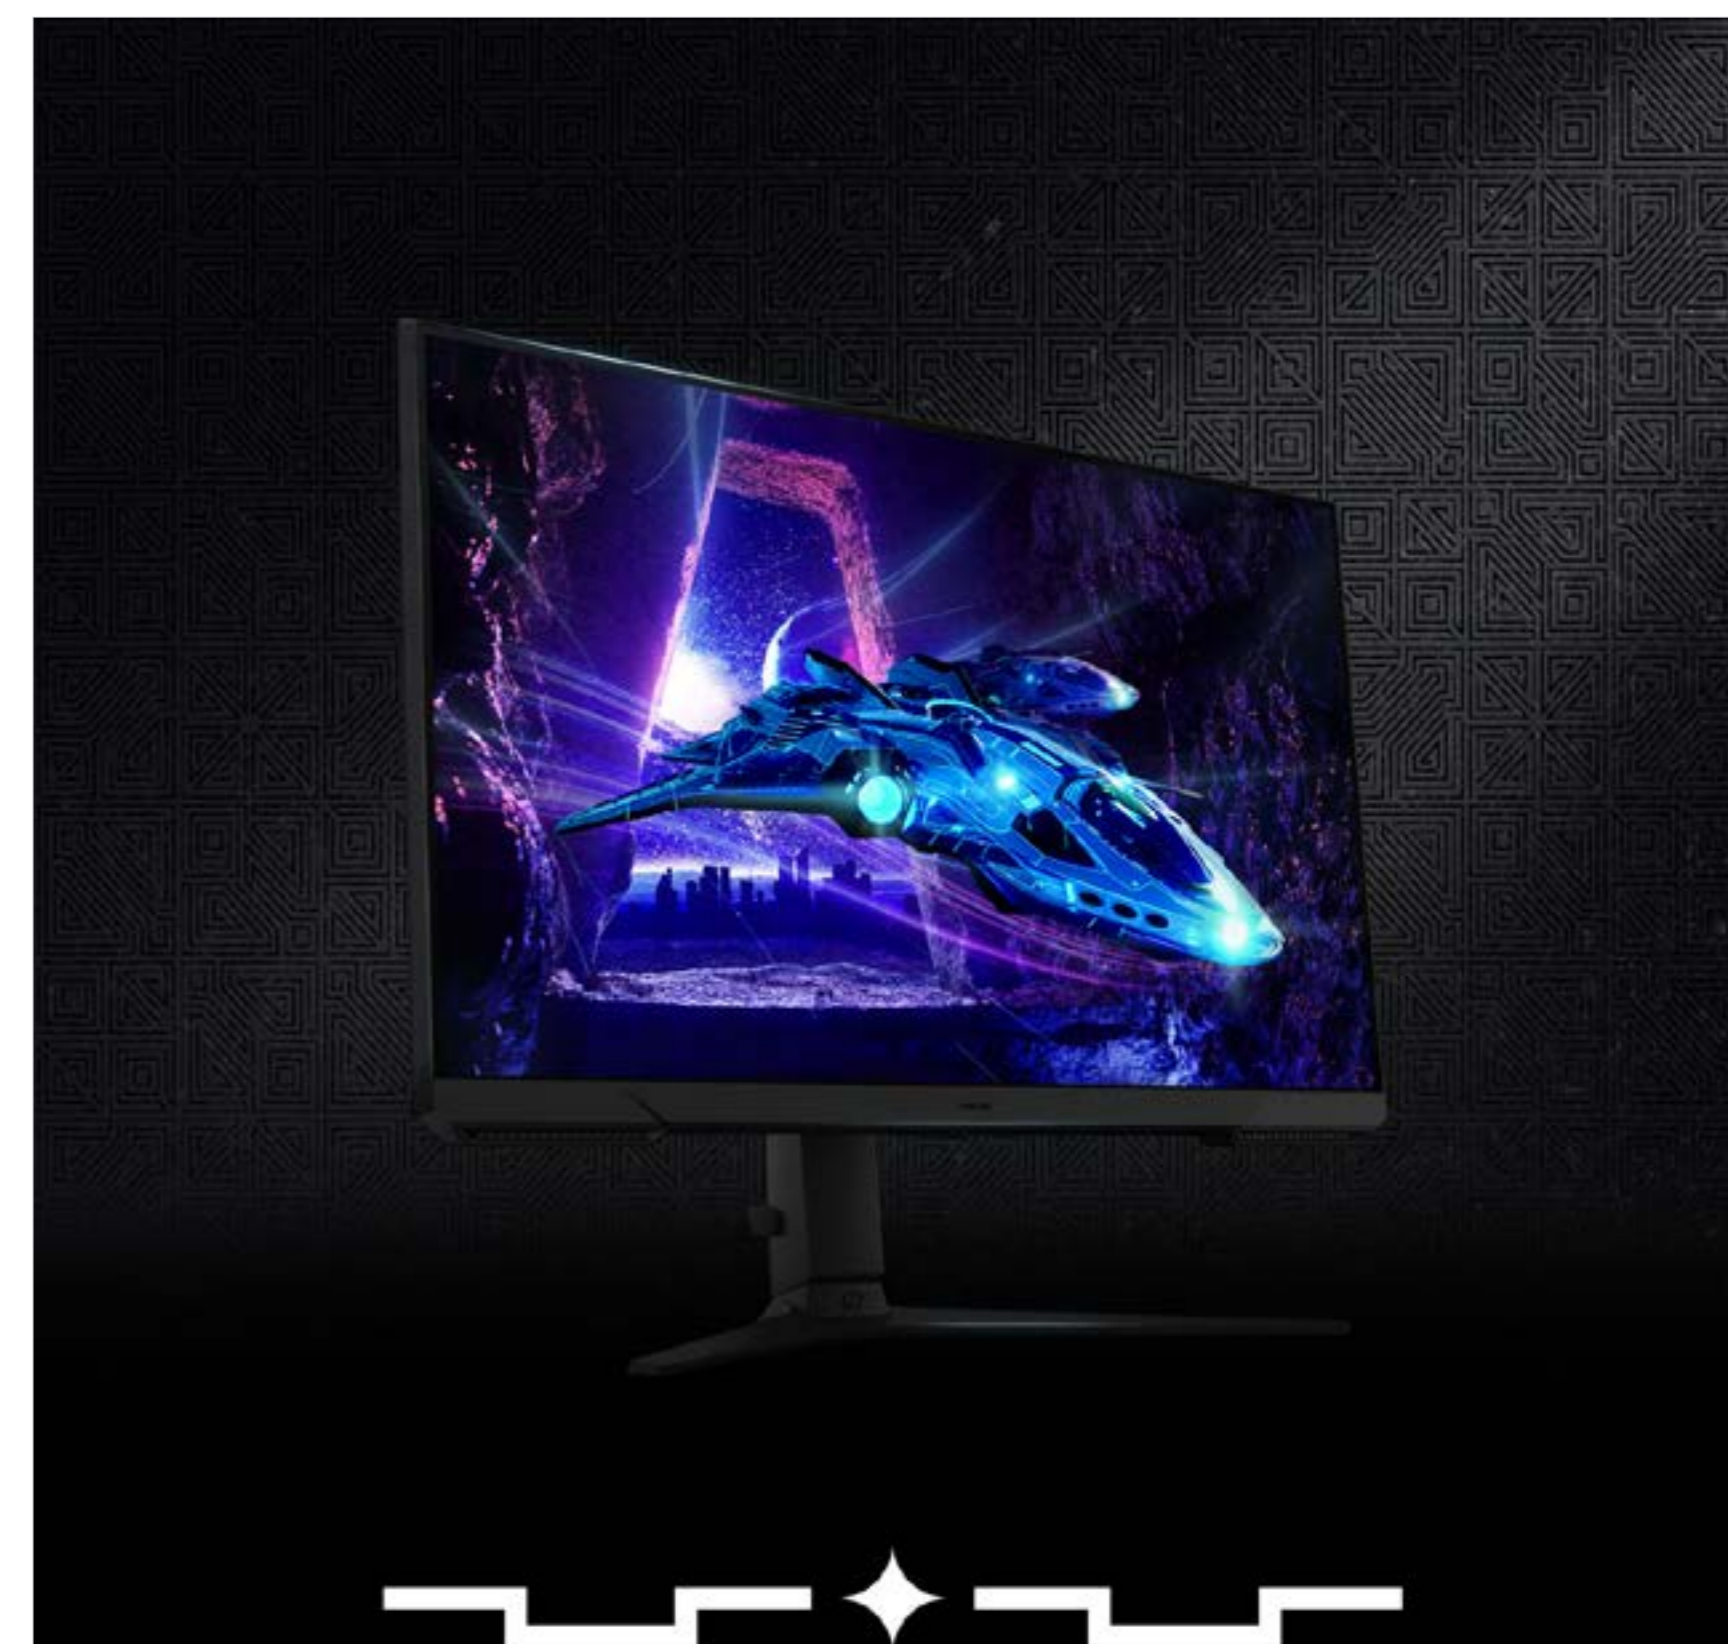

G30D_00_KV

Product Overview

LS32DG302ENXZA

Retailer Title

Samsung 32" Odyssey G3 (G30D) FHD 180Hz 1ms Gaming Monitor with Ergonomic Stand

Samsung.com Title

32" Odyssey G3 (G30D) FHD 180Hz 1ms Gaming Monitor with Ergonomic Stand