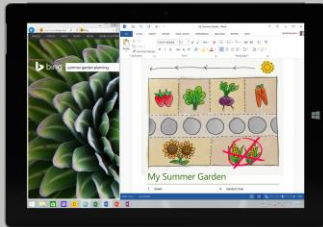

The tablet that can
replace your laptop