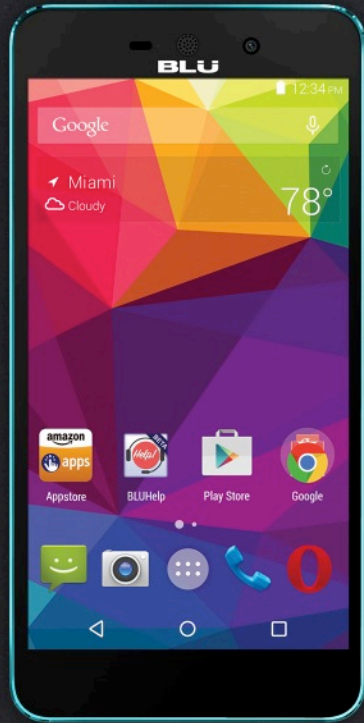

Express yourself like never before with two high octane cameras, with the primary **8 Megapixel** with a **Sony IMX179 sensor** combined with a **Largan Lens**. The front **5 Megapixel** camera also touts a **Largan Lens** for perfect selfies.

DISPLAY

5.0" HD 720 x 1280 - 294 ppi

BLU Infinite View Technology [IPS]

CONNECTIVITY

Bluetooth 4.0 | Micro USB

WiFi | Hotspot

MEMORY

8GB Internal | 1GB RAM

COMPARISON

Studio C Super Camera

Moto G LTE (2nd Gen)

Brand	BLU	Motorola
Family	Studio	Moto
Dimensions Weight	143 x 71 x 8.5mm 126g	141.5 x 70.7 x 11mm 155g
Operating System	Android 5.0 Lollipop	Android 5.0 Lollipop
3G Band	850/1700/1900 or 850/1900/2100	850/900/1900/2100
Data	HSPA + 21 Mbps	HSPA + 42Mbps
Processor	✓ 1.3GHz Quad-Core	1.2GHz Quad-Core
GPU	Mali 400	Adreno 305
Internal Memory	8GB 1GB RAM	8GB 1GB RAM
Display Size	5.0	5.0"
Display Resolution	720 x 1280 - 294ppi	720 x 1280 - 294ppi
Camera	8MP	8MP
Secondary Camera	✓ 5MP	2MP
Battery	✓ 2800mAh	2390mAh

BLU
BOLD LIKE US

STUDIO C *Super Camera*

SCREEN PROTECTOR

SILICONE CASE

CHARGER

HEADPHONES

USB CABLE