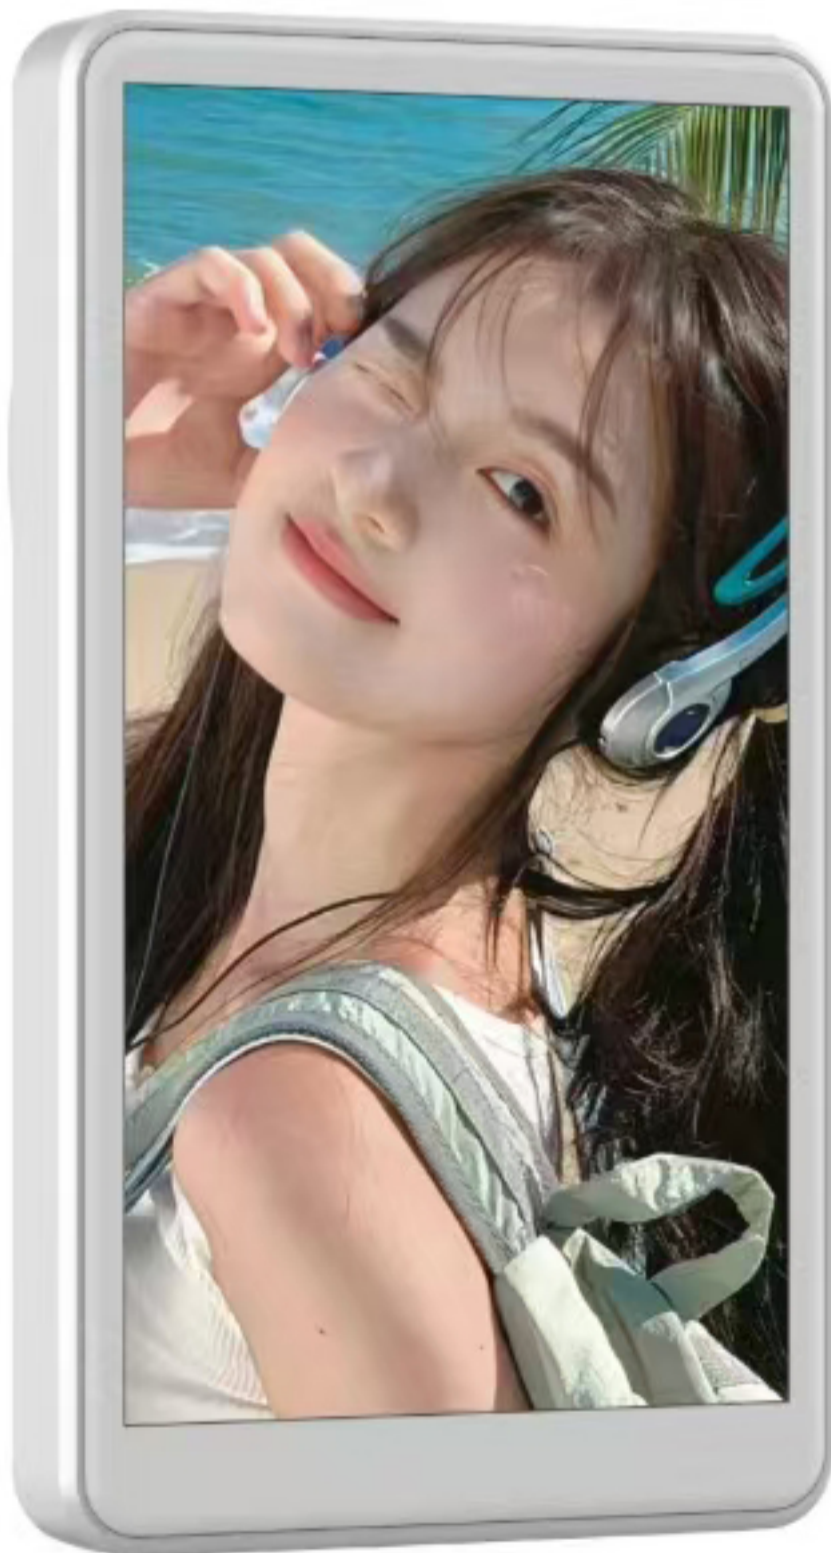

# VlogScreen Product Description

Magnetic Selfie Screen

## Strong Magnetic Suction

The strong magnetic Magasafe has a silicone-fitted design on the outside. It adheres more stably and won't harm the phone. The feel is warm and comfortable. The precise adsorption makes it more convenient to take selfies with the rear camera.