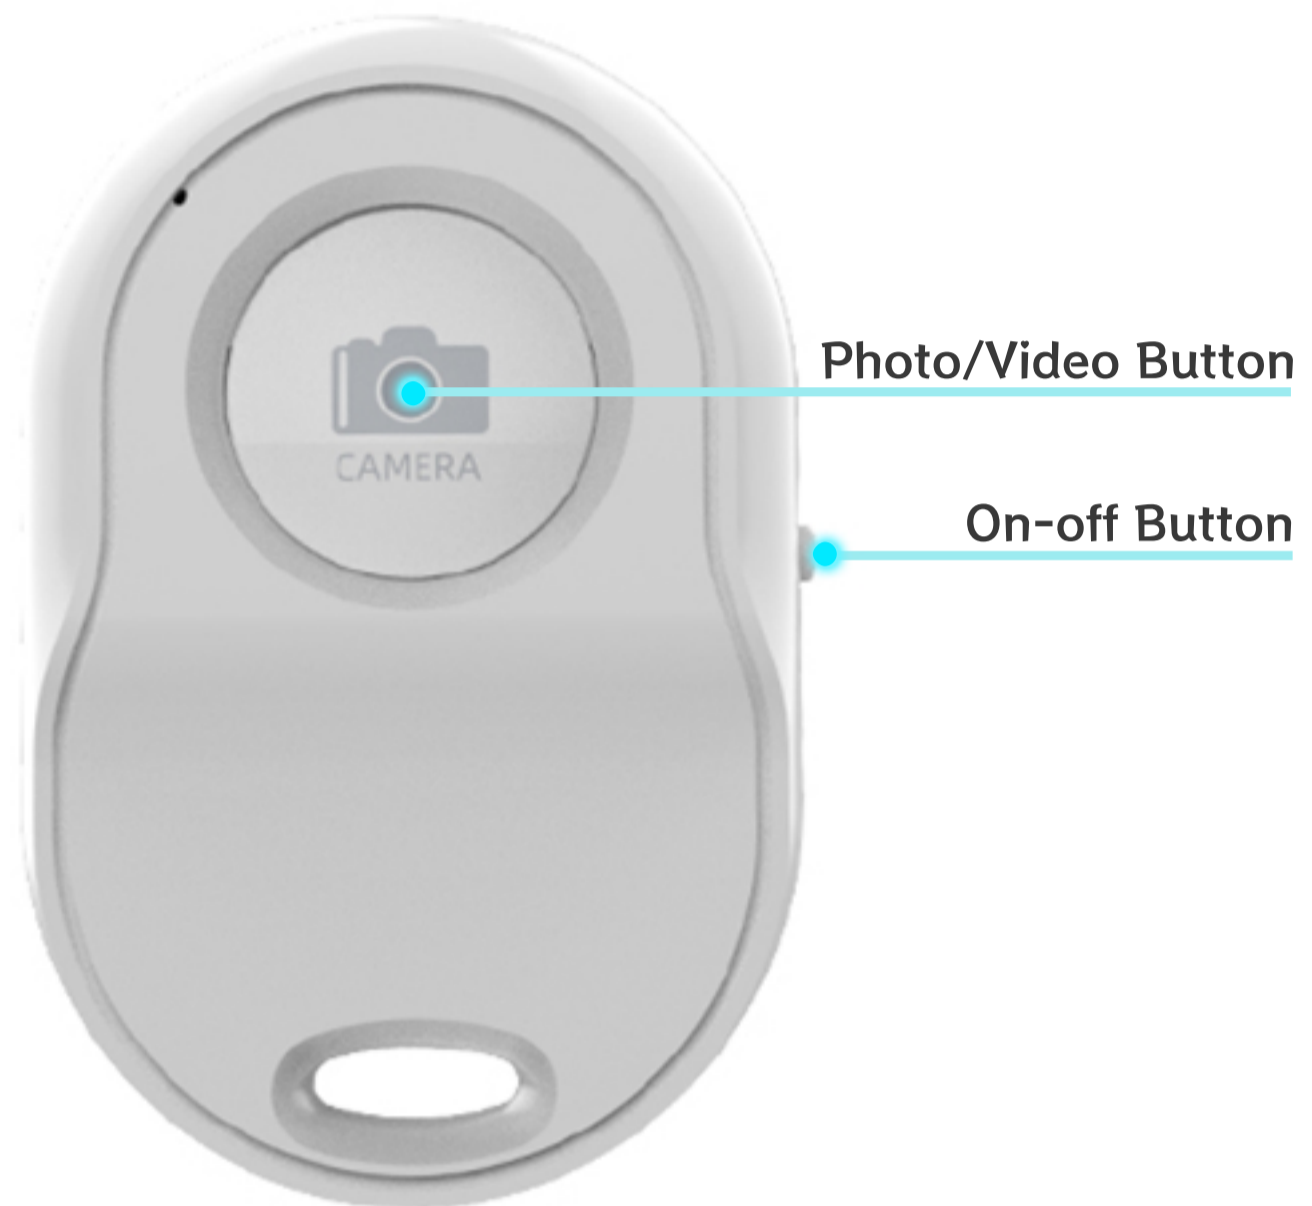

Remote Control Diagram

Connection Step:

Turn on the power, search for AB Shutter3, connect AB Shutter3, complete the pairing of the mobile phone with the remote control, and can be used as a remote control to shoot/record.