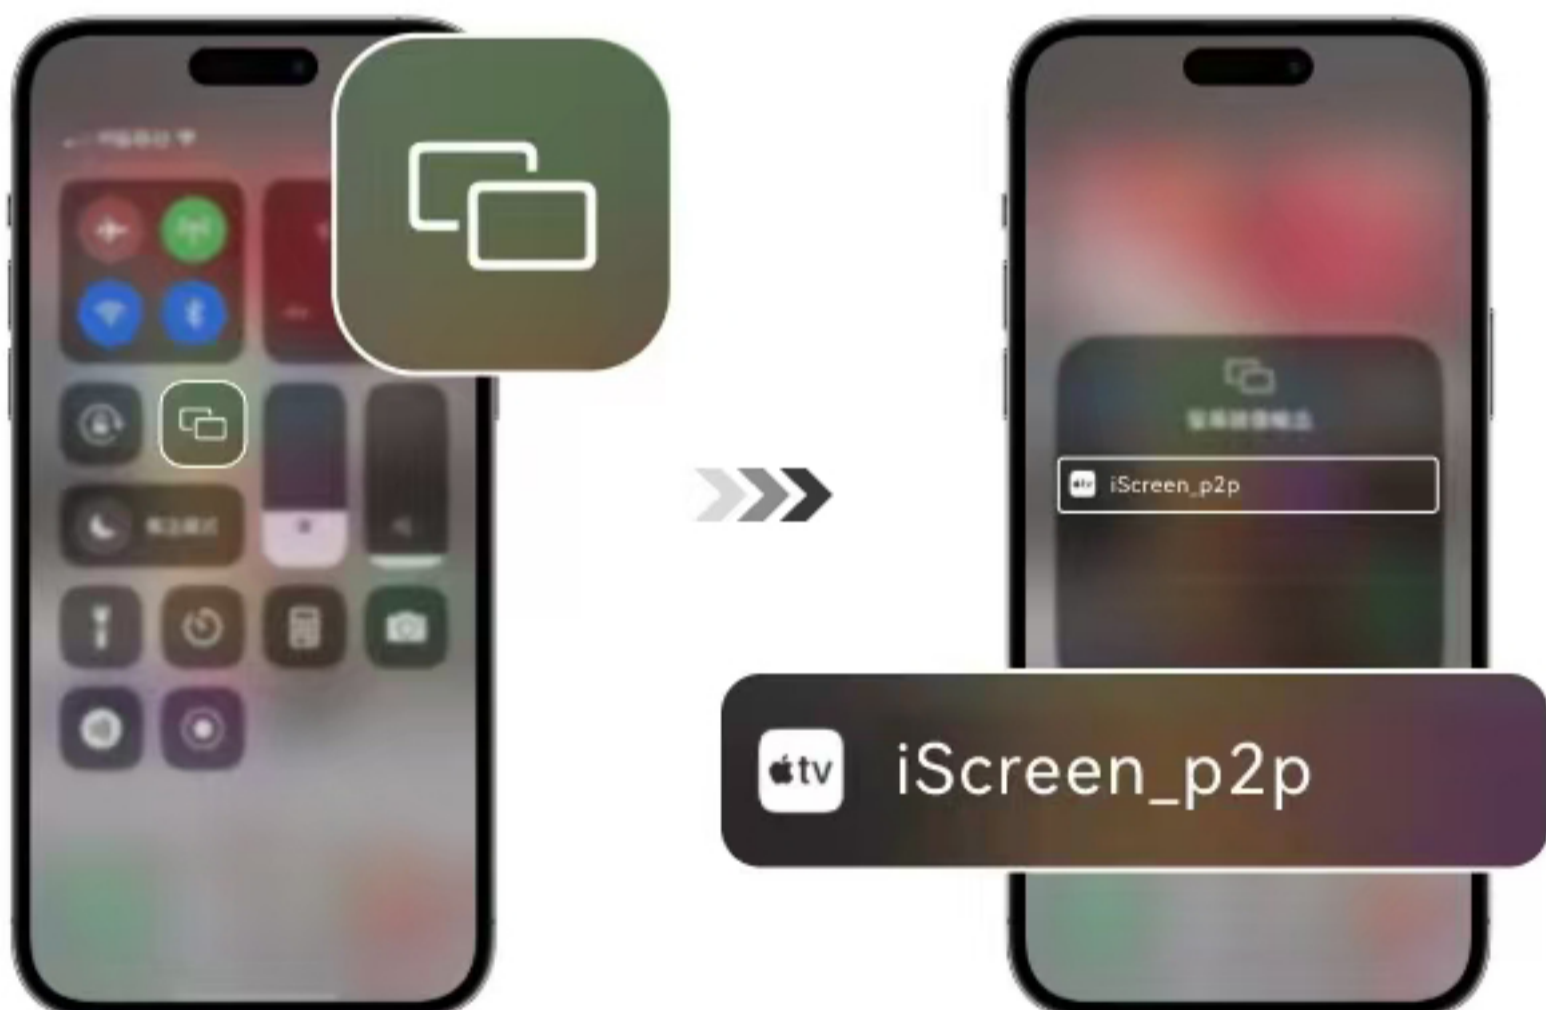

Mobile Phone Connection Steps

Step 1:

Swipe down from the top right corner of your phone screen to open the shortcut menu bar.

Step 2:

Find your phone's screen casting function('Screen Mirroring ' for Apple phones and 'Wireless Screen Casting ' for Android phones) and click to open it. Or go to Settings>More Connections>Screen Throw.

Step 3:

Find 'iScreen_p2p' in the list of searching devices, click to connect the device.

(The first time you connect, you need to enter the verification code '1234')