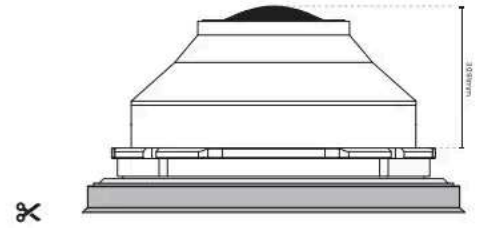

**10mm T2.9 Zero-D VV Cine
PL mount**

**10mm T2.9 Zero-D VV Cine
LPL mount**

Couldn't preview file

There was a problem loading more pages. Retrying...