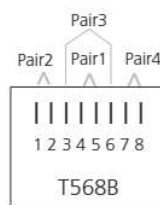

ICC Cable

ICC Cable 2 m · 3m · 5 m · 10 m · 20 m

ws	wit	blanc	weiss	white
br	bruin	brun	braun	brown
gn	groen	vert	grun	green
ge	geel	jaune	gelb	Yellow
gr	grijs	gris	grau	grey
rs	roos	rose	rosa	pink
bl	blauw	bleu	blau	blue
rt	rood	rouge	rot	red
sw	zwart	noir	schwarz	black
vi	paars	violet	violett	violet
be	beige	beige	beige	tan
or	oranje	orange	orange	orange

TOP VIEW CONNECTOR:

pair	color code	T568B	PIN	T568B
1	ws-bl	5	1	ws-or
	bl	4	2	or
2	ws-or	1	3	ws-gn
	or	2	4	bl
3	ws-gn	3	5	ws-bl
	gn	6	6	gn
4	ws-br	7	7	ws-br
	br	8	8	br

Terminal no. 1 is the one on the far left as you face the cable opening, latch tab down.

Specifications

General	
Conductor size	24 AWG (7 × 0.20 mm + 0.005 mm) stranded copper wire
Dielectric diameter	0.95 + 0.03mm
Number of twist pairs	4
Plug	Modular U.S. shielded type 10P10C
Jacket Material	LSZH

Product Numbers

71.60.4002	2 meters
71.60.4003	3 meters
71.60.4005	5 meters
71.60.4010	10 meters
71.60.4020	20 meters