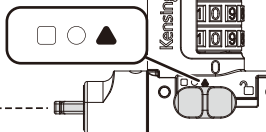

kensington.com/register

A  Standard Configuration
Configuration standard

3mm

7mm

Standard Kensington Lock Slot
Fente de verrouillage standard Kensington

B  Nano Configuration
Configuration nano

2.5mm

6mm

Nano Kensington Lock Slot
Fente de verrouillage nano Kensington

C  Wedge Configuration
Configuration wedge

3.1mm

4.5mm

Non-Standard/Wedge Slot
Fente non standard/en coin

kensington.com/register

#

1