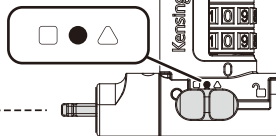

kensington.com/register

A  Standard Configuration
Configuration standard

3mm

7mm

Standard Kensington Lock Slot
Fente de verrouillage standard Kensington

B  Nano Configuration
Configuration nano

2.5mm

6mm

Nano Kensington Lock Slot
Fente de verrouillage nano Kensington

C  Wedge Configuration
Configuration wedge

3.1mm

4.5mm

Non-Standard/Wedge Slot
Fente non standard/en coin

kensington.com/register

#

1