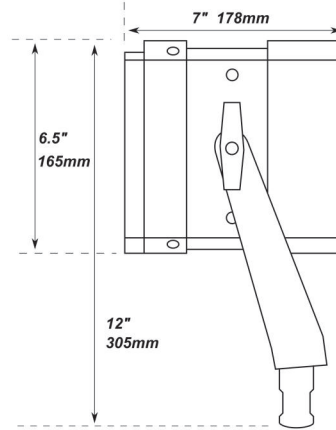

input voltage: 100-240V AC, 10-18V DC
 power draw: 75 watts (power factor corrected)
 dim range: 0-100% (onboard dimmer)
 control: wireless or wired DMX
 focus range: 10° - 80°
 focusing method: holographic film lenses
 UV: none
 warm-up time: none (instant on)
 lamp life: 60,000 hours
 color spectrum: continuous
 compatible shutter speeds: all (flicker-free*)

*flicker-free up to 5000 FPS for full dim range & at any speed at 100%

DIMENSIONS

weight: 10 lbs. (4.5 kg)
 construction: machined aluminum
 finish: anodized
 mount: yoke (w/baby pin or bolt)
 operating position: any
 tilt control (with yoke): friction
 cooling: passive (no fans)
 power cable: 10' Locking IEC
 power connector: NEMA 5-15P
 compliance: ETL & CE
 warranty: two years
 country of origin: USA

PHOTOMETRICS

Lens	3 Ft (FC)	10 Ft (FC)	20 Ft (FC)	1m (lux)	3m (lux)	6m (lux)
Raw	9400	1200	300	100000	13000	3200
10	5000	500	140	54000	5500	1500
20	2000	190	50	22000	2000	520
40	900	80	20	9600	840	210
60	480	42	11	5000	450	110
80	340	28	7.4	3600	300	80
60x10	1500	140	37	17000	1500	400