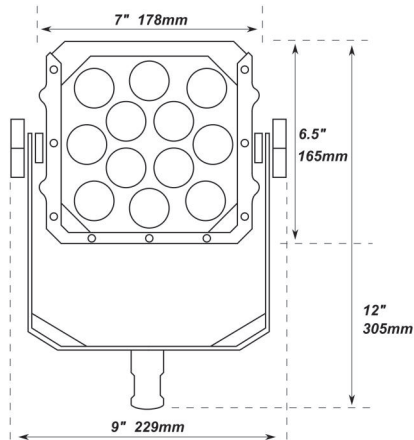

input voltage: 100-240V AC, 10-18V DC
 power draw: 75 watts (power factor corrected)
 dim range: 0-100% (onboard dimmer)
 control: wireless or wired DMX
 focus range: 10° - 80°
 focusing method: holographic film lenses
 UV: none
 warm-up time: none (instant on)
 lamp life: 60,000 hours
 color spectrum: continuous
 compatible shutter speeds: all (flicker-free*)

*flicker-free up to 5000 FPS for full dim range & at any speed at 100%

DIMENSIONS

weight: 10 lbs. (4.5 kg)
 construction: machined aluminum
 finish: anodized
 mount: yoke (w/baby pin or bolt)
 operating position: any
 tilt control (with yoke): friction
 cooling: passive (no fans)
 power cable: 10' Locking IEC
 power connector: NEMA 5-15P
 compliance: ETL & CE
 warranty: two years
 country of origin: USA

PHOTOMETRICS

Lens	3 Ft (FC)	10 Ft (FC)	20 Ft (FC)	1m (lux)	3m (lux)	6m (lux)
Raw	9400	1200	300	100000	13000	3200
10	5000	500	140	54000	5500	1500
20	2000	190	50	22000	2000	520
40	900	80	20	9600	840	210
60	480	42	11	5000	450	110
80	340	28	7.4	3600	300	80
60x10	1500	140	37	17000	1500	400