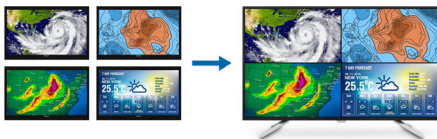

MultiView technology for 4K

Philips MultiView feature on this expansive 4K UHD display enables you to have up to four

systems each shown in Full HD on one screen. You can use the Picture-by-Picture (PbP) for monitoring four systems on one screen for control rooms or security. Or for multiple devices like two notebooks side-by-side simultaneously, making collaboration more productive. Or Picture-in-Picture mode (PiP) watching a live football feed from your set-top box, while working on your PC.