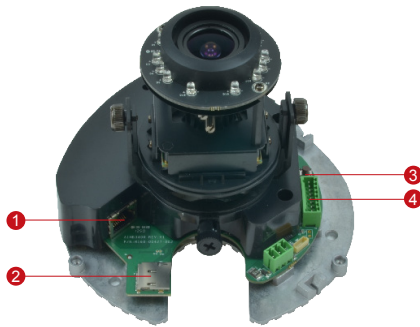

D64A

1MP Indoor Dome with D/N, Adaptive IR, Vari-focal Lens

- 1 Megapixel with 720p
- Day & Night with Adaptive IR LED
- Vari-focal Lens with f2.8-12mm/ F1.4
- 30 fps at 1280 x 720
- Vandal Resistant (IK09)

PHOTO INDICATION

- 1 Ethernet Port
- 2 Memory Card Slot
- 3 Reset Button
- 4 Digital Input/Output and Audio-In / Audio-out

DIMENSION DIAGRAM

Unit: mm [inch]

ACCESSORY OPTIONS

Dome Cover		
PDCX-1101		4-inch, smoked, vandal proof (IK10)

* For more mounting solutions, please refer to Project Planner on www.acti.com

PRODUCT SPECIFICATION**D64A****• Device**

Device Type	Indoor Dome Camera
Image Sensor	Progressive Scan CMOS
Sensor Size	1/4"
Effective Pixels	1280 (H) x 800 (V) (1.02 MP)
Horizontal Resolution	700 TVL
Day / Night	Yes
Low Light Sensitivity	Standard
Minimum Illumination	Color: 0.1 lux at F1.4 (30 IRE, 2400°K); B/W: 0 lux (IR LED on)
Color to B/W Switch	ISP based switch, configurable
Mechanical IR Cut Filter	Yes
IR Sensitivity Range	700~1100nm
IR LED	Adaptive IR LED x 15 (850nm)
IR Working Distance	30 m (0 lux, 30 IRE, Gain 255 auto shutter mode)
Electronic Shutter	1/5 ~ 1/2,000 sec (manual mode); 1/5 ~ 1/10,000 sec (auto mode)
S/N Ratio	52 dB

• Interface

Digital Input	1, Terminal block
Digital Output	1, Terminal block
Local Storage	MicroSDHC/MicroSDXC memory card slot (card not included)

• General

Power Source / Consumption	PoE Class 2 (IEEE802.3af) / 5.95 W (IR on)
Weight	538g (1.186 lb)
Dimensions (Ø x H)	146 mm x 114 mm (5.75" x 4.5")
Environmental Casing	Vandal resistant (IK09 rated); Transparent dome cover
Mount Type	Surface, Pendant, Wall, Corner, Pole, Flush, Gang box
Starting Temperature	-10°C ~ 50°C (14°F ~ 122°F)
Operating Temperature	-10°C ~ 50°C (14°F ~ 122°F)
Operating Humidity	10% ~ 85% RH
Approvals	CE (EN 55022 Class B, EN 55024), FCC (Part15 Subpart B Class B), IK09, UL (for optional PoE injector)