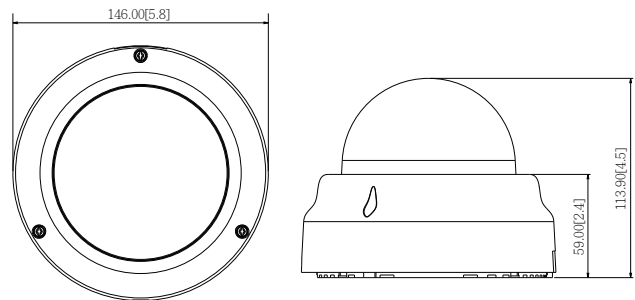

PHOTO INDICATION

- 1 Ethernet Port
- 2 Memory Card Slot
- 3 Reset Button
- 4 Digital Input/Output and Audio-In / Audio-out

DIMENSION DIAGRAM

Unit: mm [inch]

ACCESSORY OPTIONS

Dome Cover		
PDCX-1101		4-inch, smoked, vandal proof (IK10)

* For more mounting solutions, please refer to Project Planner on www.acti.com

PRODUCT SPECIFICATION**D64A****• Device**

Device Type	Indoor Dome Camera
Image Sensor	Progressive Scan CMOS
Sensor Size	1/4"
Effective Pixels	1280 (H) x 800 (V) (1.02 MP)
Horizontal Resolution	700 TVL
Day / Night	Yes
Low Light Sensitivity	Standard
Minimum Illumination	Color: 0.1 lux at F1.4 (30 IRE, 2400°K); B/W: 0 lux (IR LED on)
Color to B/W Switch	ISP based switch, configurable
Mechanical IR Cut Filter	Yes
IR Sensitivity Range	700~1100nm
IR LED	Adaptive IR LED x 15 (850nm)
IR Working Distance	30 m (0 lux, 30 IRE, Gain 255 auto shutter mode)
Electronic Shutter	1/5 ~ 1/2,000 sec (manual mode); 1/5 ~ 1/10,000 sec (auto mode)
S/N Ratio	52 dB

• Interface

Digital Input	1, Terminal block
Digital Output	1, Terminal block
Local Storage	MicroSDHC/MicroSDXC memory card slot (card not included)

• General

Power Source / Consumption	PoE Class 2 (IEEE802.3af) / 5.95 W (IR on)
Weight	538g (1.186 lb)
Dimensions (Ø x H)	146 mm x 114 mm (5.75" x 4.5")
Environmental Casing	Vandal resistant (IK09 rated); Transparent dome cover
Mount Type	Surface, Pendant, Wall, Corner, Pole, Flush, Gang box
Starting Temperature	-10°C ~ 50°C (14°F ~ 122°F)
Operating Temperature	-10°C ~ 50°C (14°F ~ 122°F)
Operating Humidity	10% ~ 85% RH
Approvals	CE (EN 55022 Class B, EN 55024), FCC (Part15 Subpart B Class B), IK09, UL (for optional PoE injector)