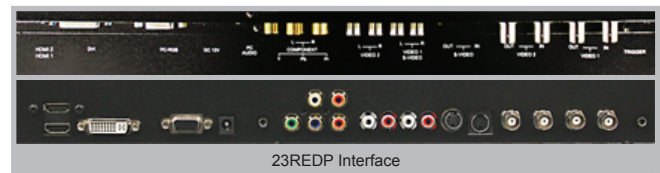

OTHER VIEW

Rear View