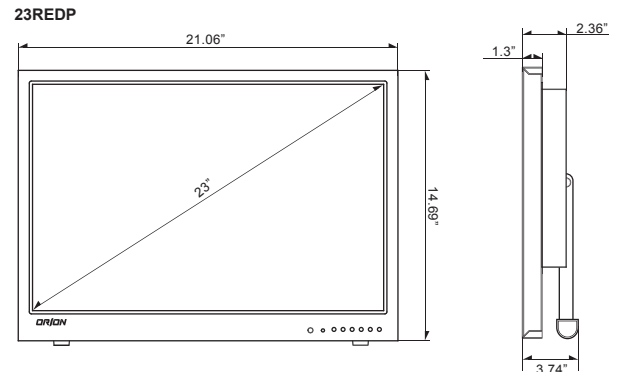

DIMENSIONS