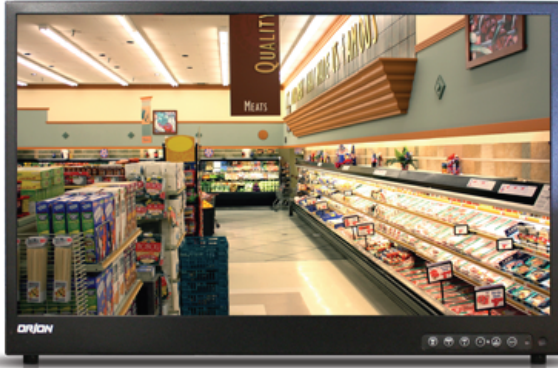

LED

FULL HD 1080p