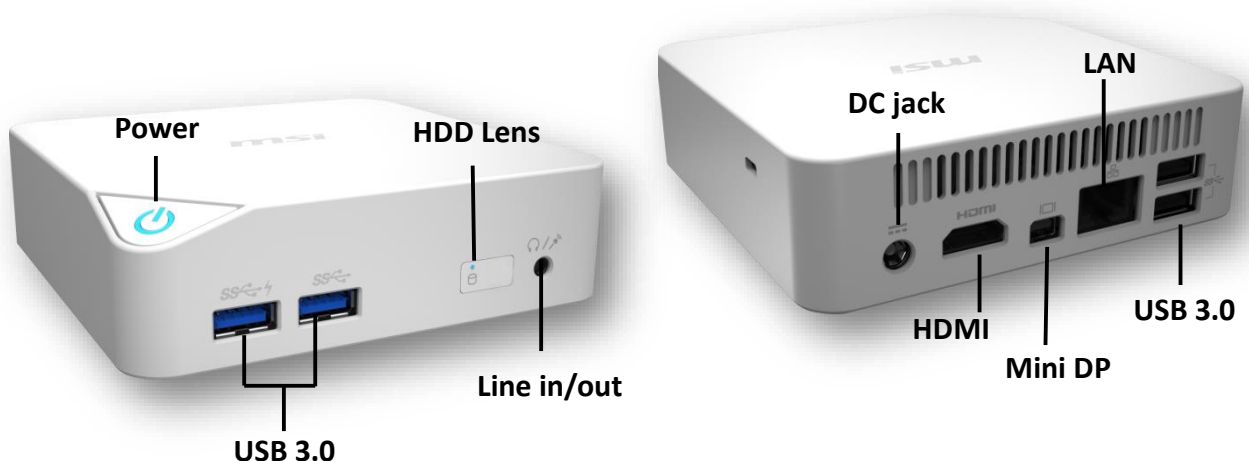

Cubi

Mini, Lightweight, Multifunction, Safe