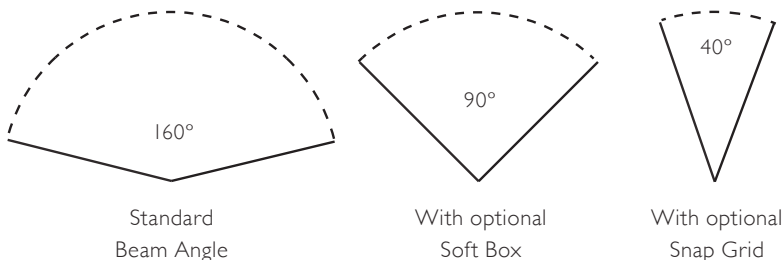

AREA 48 STUDIO™

WHEN ACCURATE DIMMING IN THE LAST 5% IS A MUST

ADDITIONAL INFORMATION

Options

- Chroma Green 525n, 98 TLCI 2700°K, 98 TLCI 3200°K, 98 TLCI 4300°K,
- 98 TLCI 5600°K, 98 TLCI Chroma Blue phosphor panels
- Phosphor panel carrying case
- DoPchoice Snapgrid™ and Snapbox softboxes and grids
- 1 light and 2 light canvas cases
- Area 48 Remote Dimmer : fits in the palm of your hand, allows single or multi-fixture 16-bit dimming of Area 48 fixtures smoothly from 100% to blackout, as well as ON/OFF.

Wide 160° to 40° Light Dispersion Pattern

Product Benefits

- Wide spectrum quality soft light with visually accurate color temperature
- Flexible AC or DC power options
- Ultra accurate dimming without color shift even in the last 5%
- Flicker-free performance at any frame rate or shutter angle
- Microprocessor controlled current management for long LED life
- Efficient power management for low power consumption and high reliability

Area 48 Studio 5600°K (98 TLCI Phosphor Panel)

160 Degree Beam Angle						
Distance Feet	3	6	10	12	16	20
Footcandles	385	96	36	22	13	9
Distance Meters	1	2	3	4	5	6
LUX	4147	1037	386	240	139	96

Area 48 Studio 3200°K (98 TLCI Phosphor Panel)

160 Degree Beam Angle						
Distance Feet	3	6	10	12	16	20
Footcandles	361	90	34	21	12	8
Distance Meters	1	2	3	4	5	6
LUX	3882	970	361	225	130	90

Area 48 Studio 5600°K with optional DoPchoice Softbox

Approx. 95 Degree Beam Angle						
Distance Feet	3	6	10	12	16	20
Footcandles	736	184	68	43	25	17
Distance Meters	1	2	3	4	5	6
LUX	7921	1980	737	459	265	184

Area 48 Studio 3200°K with optional DoPchoice Softbox

Approx. 95 Degree Beam Angle						
Distance Feet	3	6	10	12	16	20
Footcandles	657	164	61	38	22	15
Distance Meters	1	2	3	4	5	6
LUX	7070	1767	658	410	237	164

For more information please visit www.bbslighting.com

AREA 48 STUDIO™

www.BBSLighting.com
+1 800.820.6610