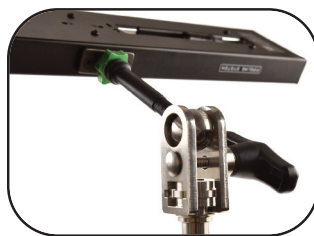

PIPELINE REMOTE PHOSPHOR LED SYSTEM™

Pipeline 2 Foot 2-Bank