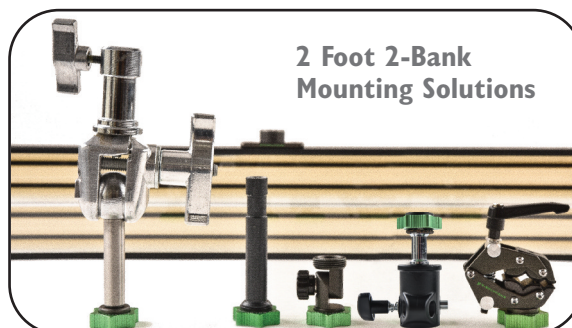

Small Broadcast Studio Space Saver

When studio space is small, with low ceilings that often don't come with a large power drop, there's a lighting challenge. They require small form-factor lights that provide high light output, low power draw, with high TLCI accurate color quality. BB&S's Pipeline 2' 2-Bank remote phosphor fixtures, available in 3200°K, 4300°K and 5600°K versions, are the compactly-designed 2' 2-Bank fixture weighs 3 pounds and is 24"L x 4" high x 1.5" deep. It comes with a removable honeycomb and diffuser. In studio it can be mounted flush against a wall or ceiling, or hung with a variety of optional hardware accessories. In the field it travels lightly as a single unit, in a small case.

Rugged and Infinitely Dimmable-

BB&S' Pipeline fixtures, are ruggedly made in a 1-inch cylindrical form that emits light around 180 degrees. They provide 98 TLCI color accuracy, and are infinitely dimmable with no color shift or flicker. With an aluminum back channel, Pipeline fixtures are practically indestructible. Plus they are smoothly dimmable throughout the range.