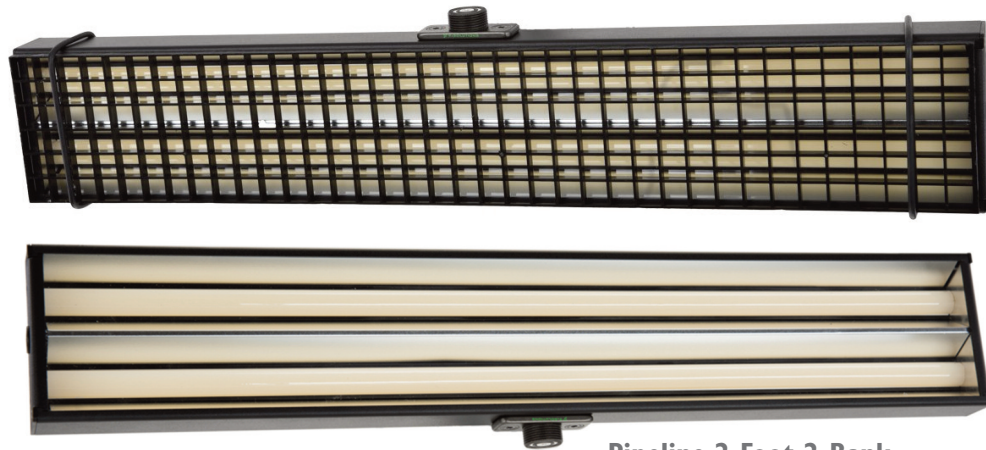

PIPELINE REMOTE PHOSPHOR LED SYSTEM™

Pipeline 2 Foot 2-Bank

PIPELINE 2 FOOT 2-BANK

BB&S introduces Pipeline 2' 2-Bank remote phosphor LED lights. These compact and lightweight fixtures are so powerful and controllable they ideal for use by broadcast studios, remote production, and cine work alike.

Small Broadcast Studio Space Saver

When studio space is small, with low ceilings that often don't come with a large power drop, there's a lighting challenge. They require small form-factor lights that provide high light output, low power draw, with high TLCI accurate color quality. BB&S's Pipeline 2' 2-Bank remote phosphor fixtures, available in 3200°K, 4300°K and 5600°K versions, are the compactly-designed 2' 2-Bank fixture weighs 3 pounds and is 24"L x 4" high x 1.5" deep. It comes with a removable honeycomb and diffuser. In studio it can be mounted flush against a wall or ceiling, or hung with a variety of optional hardware accessories. In the field it travels lightly as a single unit, in a small case.

Better Color Over Time

Traditional LED fixtures may offer a partial solution for the studio, but are limited in providing highly accurate color rendering. While their phosphor layer is applied directly onto the heat generating LEDs (that degrade over time), BB&S instead uses remote phosphor technology, which separates the LEDs from the color generating phosphor coating, enabling more vivid color generation, 98 TLCI, and avoids color degradation over the long term.

Rugged and Infinitely Dimmable-

BB&S' Pipeline fixtures, are ruggedly made in a 1-inch cylindrical form that emits light around 180 degrees. They provide 98 TLCI color accuracy, and are infinitely dimmable with no color shift or flicker. With an aluminum back channel, Pipeline fixtures are practically indestructible. Plus they are smoothly dimmable throughout the range.