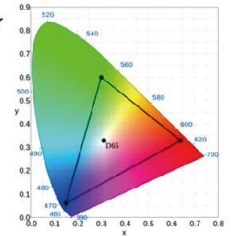

FEELWORLD®

FW703 7" 3G-SDI 4K HDMI On-camera Monitor

Now it's easy to accurately set focus, expose and frame shots.

FHD Resolution

Standard Colors

Wide Viewing Angle

Input/Output

Input/Output

Slim Portable Design

Full HD 1920X1200

Precise color to fuel your creative flow

16.7M Color

1200:1 Contrast Ratio

450nit Brightness

323 PPI Most Colorful

3G-SDI and 4K HDMI

Use pro or consumer cameras

4K HDMI Input/ Output

3840 × 2160p (30/29.97/25/24/23.98Hz)

4096X2160P (24Hz)

Ultra-thin Lightweight Design

22mm Thickness

320g Lightweight

True Color Professional Calibration Color

Specification

Description	FEELWORLD 7" IPS 1920x1200 SDI 4K HDMI On-camera Monitor with Histogram Focus Assist
Model	FW703
Screen size	7" IPS
Display Colors	16.7M (8 bit)
Resolution	1920x1200 pixels
Dot pitch	0.07875 (H) x 0.07875 (W) (mm)
Aspect Ratio	16:10
Brightness	450cd/m2
Contrast	1200:1
Backlight	LED
Viewing Angle	80°/80°(L/R) 80°/80°(U/D)
Input	HDMI, SDI
Output	HDMI, SDI
Audio	Stereo Headphone, Speaker(built-in)
SDI Support Format	480i/576i
	720p (60/59.94/50/30/29/25/24/23.98)
	1080i (60/59.94/50)
HDMI Input/ Output Support Format	1080p (60/59.94/50/30/29.97/25/24/24sF/23.98/23.98sF)
	480i/576i/480p/576p
	1080i (60/59.94/50)
HDMI Input/ Output Support Format	720p (60/59.94/50/30/29/25/24/23.98)
	1080p(60/59.94/50/30/29.97/25/24/24sF/23.98/23.98sF)
	4K UHD 3840 × 2160p (30/29.97/25/24/23.98Hz); 4096 × 2160p (24Hz)
Power Consumption	≤9W
Input Voltage	DC6.5 ~24V
Power Connector	DC
Battery Plate	F970 (Standard); D28S/D54, LP-E6, U60 (Optional)
Operating Temperature	-20°C ~ 55°C
Storage Temperature	-30°C ~ 65°C
Install Way	1/4"-20 Thread Socket (bottom)
Unit Size	180Lx120Hx22D (mm)
Unit Weight	320g/350g (With F970 Battery Plate)
Standard Accessory	HDMI to Mini HDMI Cable, Sunshade, Hot Shoe Mount, F970 Battery Plate, Manual