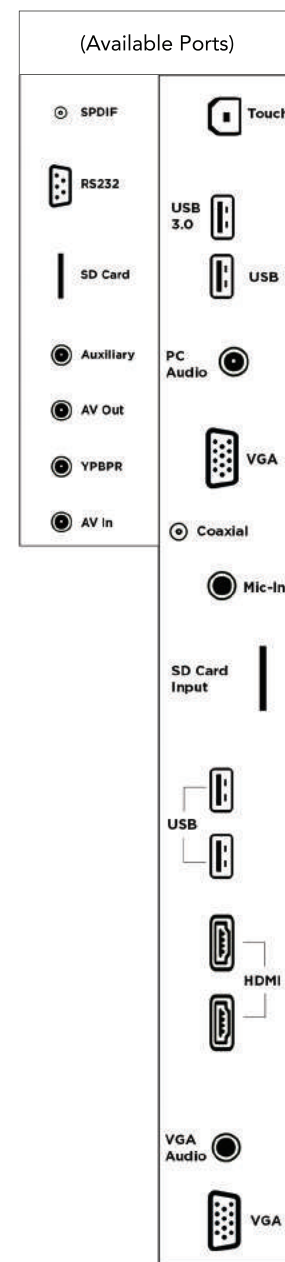

## CenterStage 10 Series

4K Interactive flat panels that fit any budget.

Make every classroom a digital classroom.

- 10-point multi-touch interactive flat panel | 65", 75", 86"\*
- Built-In Android operating system
  - \*Includes web browsing & whiteboarding
- Shatter-resistant glass
- 4K UltraHD display

Every Teacher

Every Student

Every Classroom

\*Stand not included.

# HoverCam CenterStage

## 10 Series Common Specifications

Operating System	
System Version	Android 5.1
CPU	ARM A53
GPU	Mali-450
RAM	2GB DDR3
ROM	8GB
Lifetime	50,000 Hours
Multi-Touch	
Input Method	Finger or Touch Pen
Input Points	10-Point Multi-touch IR
Touch Accuracy	±1mm
Touch Controller Response Time	<10ms
Minimum Response Area	5mm
Tempered Glass	4mm, Shatter-Resistant
Glass Transmission	<92%
Scan Speed	30Hz
Viewing Angle	178°(h) x 178°(v)
Environment Parameters	
Working Temperature	0°C ~ 40°C
Storage Temperature	-10°C ~ 60°C
Working Humidity	20% ~ 80% RH Non-Condensing
Storage Humidity	10% ~ 60% RH Non-Condensing
Stand Options	
Pillar T90	Fixed Height (Black)
Pillar T100	Manually Adjustable (Black)
Pillar 685	Motorized Telescopic (Black)
Pillar 6030	Motorized Telescopic (Silver)
Pillar 8030	Motorized Telescopic (Silver)*