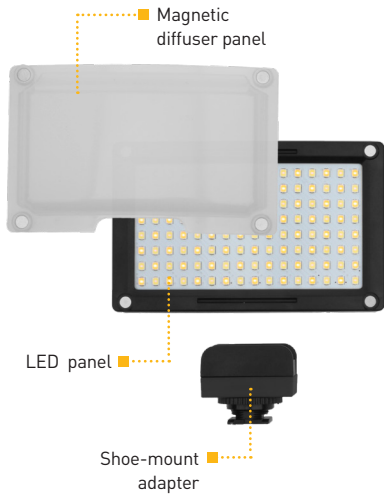

CRV-5-W

CURVED LED ON-CAMERA LIGHT

USER MANUAL

G genaray®

THANK YOU FOR CHOOSING GENARAY.

The CRV-5-W Curved LED On-Camera Light provides you with powerful and portable illumination that can be used in a variety of settings. It features curved, wide-angle lighting with up to 140° of coverage, 128 bright LEDs, and 3200 to 5600 K variable color temperature. You'll enjoy flicker-free dimming and an included magnetic diffuser panel, making the Genaray CRV-5-W Curved On-Camera Light a great choice for professional photography and videography.

PRODUCT OVERVIEW

On/off switch

Battery status LED

Green: Fully charged
Red: Charging

USB-C port

Dimming wheel

Color-temperature wheel

Also included: USB-C cable

PRODUCT SPECIFICATIONS

LED Count: 128

Color Temperature:

3200 K (± 200 K) to 5600 K (± 300 K)

Illuminance:

5600 K (with diffusion panel): 175 lx @ 3 ft.

5600 K (without diffusion panel): 249 lx @ 3 ft.

3200 K (with diffusion panel): 150 lx @ 3 ft.