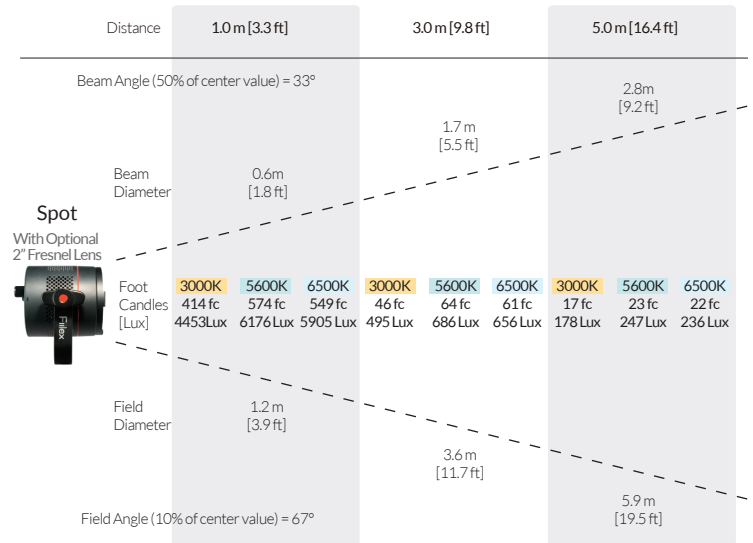

Values in this table are typical.

*CRI_{Ra} is the averaged result of R1 to R8; CRI_{Ext} is the averaged value of R1 to R15.

P360 Pro Plus

Portable LED Light

PHOTOMETRIC DATA

SPECIFICATIONS

Size (without Barndoor)	4" (Diameter) x 4.7" (Length)
Weight (Includes Yoke)	1.6 lbs / 0.74 kg
LED	Dense Matrix LED
Thermal Design	Active Cooling
CCT Range	2800-6500K Continuous Tuning
CRI	≥95
Power Consumption	90W Max / Comparable in Output to 400W Tungsten
Power Input	12 to 30 V DC
AC Adapter	100-240V AC, 50/60Hz (In) / 24V DC, 90W max. (Out)
Operating Temperature	32 to 104°F / 0 to 40 °C
DMX	3-channels: Intensity, CCT, Hue