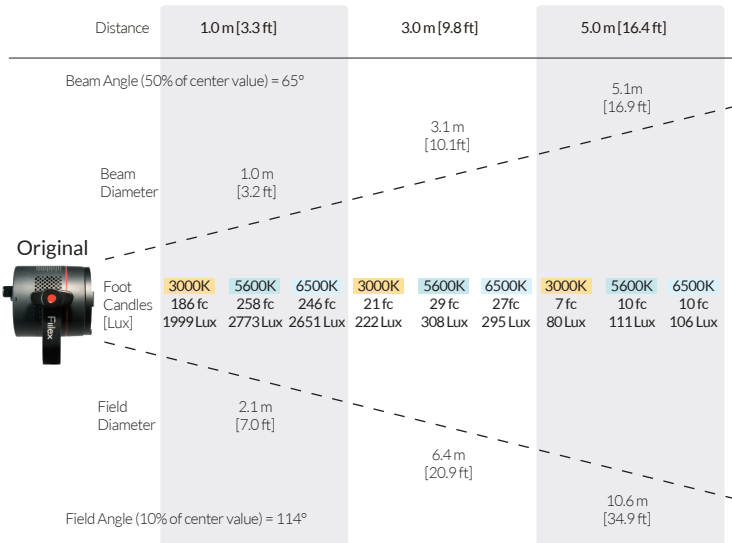

FULL SPECTRUM

TUNABLE CCT & HUE

EXCELLENT COLOR RENDERING

CCT	R1	R2	R3	R4	R5	R6	R7	R8	R9	R10	R11	R12	R13	R14	R15	CRI _{Ra} *	CRI _{Ext} *	TLCI
3000K	97	99	93	98	98	98	99	97	96	96	97	86	98	94	97	97	96	97
5600K	98	99	99	96	96	97	96	97	97	99	97	84	98	99	96	97	97	98

Values in this table are typical.

*CRI_{Ra} is the averaged result of R1 to R8; CRI_{Ext} is the averaged value of R1 to R15.

P360 Pro Plus

Portable LED Light

PHOTOMETRIC DATA

SPECIFICATIONS

Size (without Barndoor)	4" (Diameter) x 4.7" (Length)
Weight (Includes Yoke)	1.6 lbs / 0.74 kg
LED	Dense Matrix LED
Thermal Design	Active Cooling
CCT Range	2800-6500K Continuous Tuning
CRI	≥95
Power Consumption	90W Max / Comparable in Output to 400W Tungsten
Power Input	12 to 30 V DC
AC Adapter	100-240V AC, 50/60Hz (In) / 24V DC, 90W max. (Out)
Operating Temperature	32 to 104°F / 0 to 40 °C
DMX	3-channels: Intensity, CCT, Hue