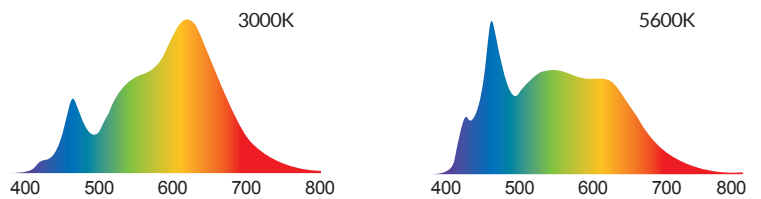

P360 Pro Plus

Portable LED Light

FEATURES

- 450W Equivalent Output (Tungsten) - Draws 90W
- 2800-6500K Continuous Tuning
- Full Spectrum Light Quality
- Dimming (100% - 0%)
- Flicker Free
- Point Source for Easy Beam Shaping
- Does Not Emit UV Light/Radiation
- DMX Controllable (3-channels: Intensity, CCT, Hue)
- IP-24 Water Resistant
- OLED display
- ± 0.25 Green Hue adjustment
- Mechanical Mount with Magnetic Locking for Accessories

FULL SPECTRUM

TUNABLE CCT & HUE

EXCELLENT COLOR RENDERING

CCT	R1	R2	R3	R4	R5	R6	R7	R8	R9	R10	R11	R12	R13	R14	R15	CRI _{Ra} *	CRI _{Ext} *	TLCI
3000K	97	99	93	98	98	98	99	97	96	96	97	86	98	94	97	97	96	97
5600K	98	99	99	96	96	97	96	97	97	99	97	84	98	99	96	97	97	98

Values in this table are typical.

*CRI_{Ra} is the averaged result of R1 to R8; CRI_{Ext} is the averaged value of R1 to R15.

P360 Pro Plus

Portable LED Light

PHOTOMETRIC DATA

SPECIFICATIONS

Size (without Barndoor)	4" (Diameter) x 4.7" (Length)
Weight (Includes Yoke)	1.6 lbs / 0.74 kg
LED	Dense Matrix LED
Thermal Design	Active Cooling
CCT Range	2800-6500K Continuous Tuning
CRI	≥95
Power Consumption	90W Max / Comparable in Output to 400W Tungsten
Power Input	12 to 30 V DC
AC Adapter	100-240V AC, 50/60Hz (In) / 24V DC, 90W max. (Out)
Operating Temperature	32 to 104°F / 0 to 40 °C
DMX	3-channels: Intensity, CCT, Hue