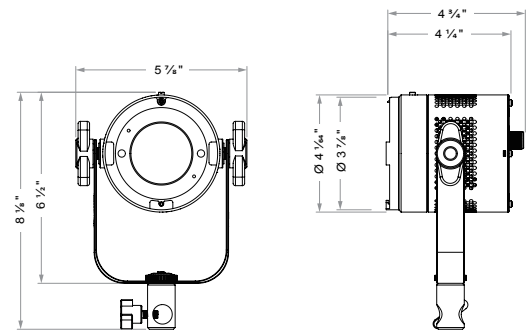

Values in this table are typical.

*CRI_{Ra} is the averaged result of R1 to R8; CRI_{Ext} is the averaged value of R1 to R15.

P360 Pro Plus

Portable LED Light

PHOTOMETRIC DATA

SPECIFICATIONS

Size (without Barndoor)	4" (Diameter) x 4.7" (Length)
Weight (Includes Yoke)	1.6 lbs / 0.74 kg
LED	Dense Matrix LED
Thermal Design	Active Cooling
CCT Range	2800-6500K Continuous Tuning
CRI	≥95
Power Consumption	90W Max / Comparable in Output to 400W Tungsten
Power Input	12 to 30 V DC
AC Adapter	100-240V AC, 50/60Hz (In) / 24V DC, 90W max. (Out)
Operating Temperature	32 to 104°F / 0 to 40 °C
DMX	3-channels: Intensity, CCT, Hue