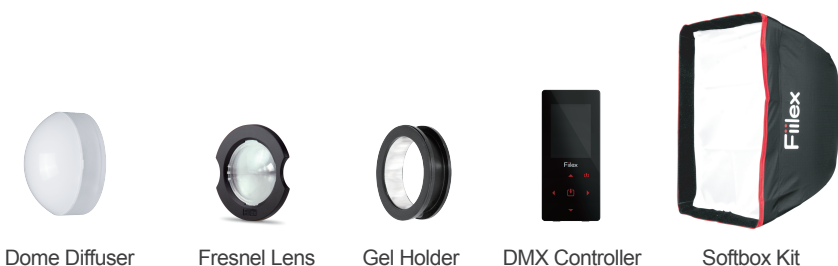

P360 Pro Plus

Portable LED Light

FEATURES

- 450W Equivalent Output (Tungsten) - Draws 90W
- 2800-6500K Continuous Tuning
- Full Spectrum Light Quality
- Dimming (100% - 0%)
- Flicker Free
- Point Source for Easy Beam Shaping
- Does Not Emit UV Light/Radiation
- DMX Controllable (3-channels: Intensity, CCT, Hue)
- IP-24 Water Resistant
- OLED display
- ± 0.25 Green Hue adjustment
- Mechanical Mount with Magnetic Locking for Accessories

Values in this table are typical.

*CRI_{Ra} is the averaged result of R1 to R8; CRI_{Ext} is the averaged value of R1 to R15.

P360 Pro Plus

Portable LED Light

PHOTOMETRIC DATA

SPECIFICATIONS

Size (without Barndoor)	4" (Diameter) x 4.7" (Length)
Weight (Includes Yoke)	1.6 lbs / 0.74 kg
LED	Dense Matrix LED
Thermal Design	Active Cooling
CCT Range	2800-6500K Continuous Tuning
CRI	≥95
Power Consumption	90W Max / Comparable in Output to 400W Tungsten
Power Input	12 to 30 V DC
AC Adapter	100-240V AC, 50/60Hz (In) / 24V DC, 90W max. (Out)
Operating Temperature	32 to 104°F / 0 to 40 °C
DMX	3-channels: Intensity, CCT, Hue

OPTIONAL ACCESSORIES & KITS

Dome Diffuser

Fresnel Lens

Gel Holder

DMX Controller

Softbox Kit