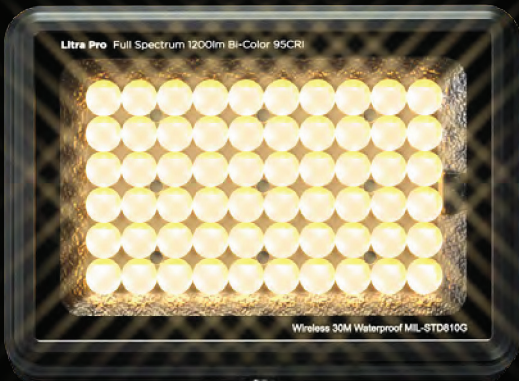

# BI-COLOR

## 3000-6000K

**THE WORLD'S FIRST  
FULL SPECTRUM COMPACT LIGHT.<sup>TM</sup>**