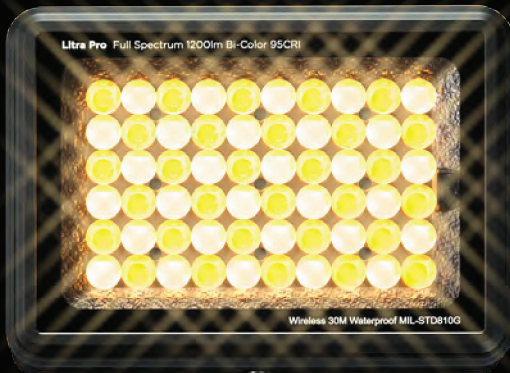

# BI-COLOR

## 3000-6000K

**THE WORLD'S FIRST  
FULL SPECTRUM COMPACT LIGHT.<sup>TM</sup>**