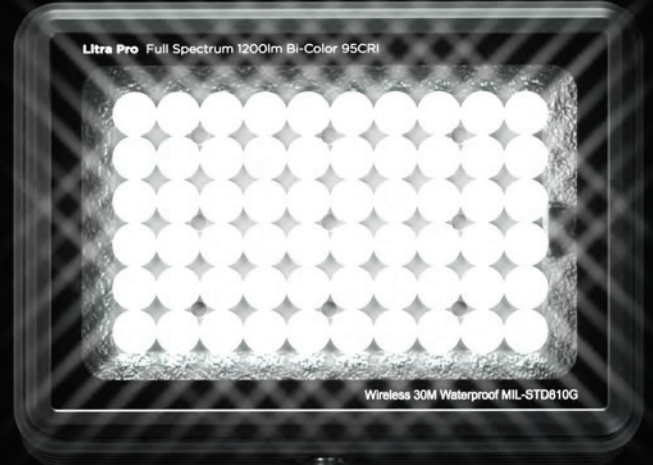

LUMEN  
1200  
brightness

DAYLIGHT  
BICOLOR  
3000-6000k

CRI  
95  
full spectrum

BLUE  
TOOTH  
compatible

WATER  
PROOF  
90 ft.

10 HOUR  
HOUR  
rechargeable

FLICKER  
FREE  
light

MULTIPLE  
MOUNT  
points