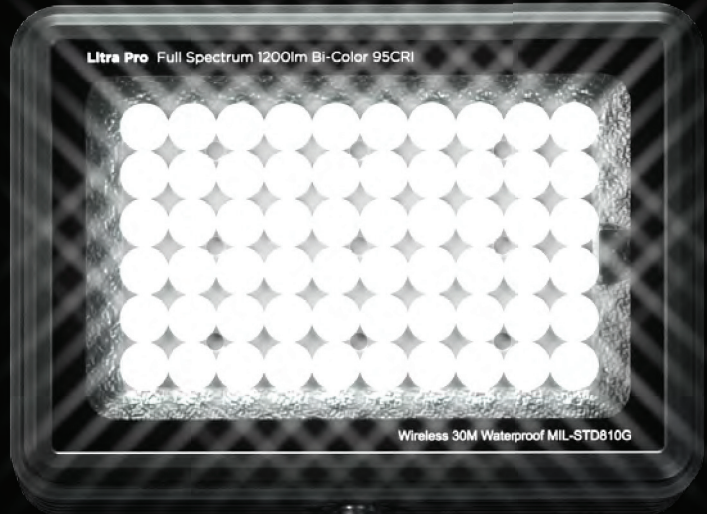

# BI-COLOR

## 3000-6000K

**THE WORLD'S FIRST  
FULL SPECTRUM COMPACT LIGHT.<sup>TM</sup>**