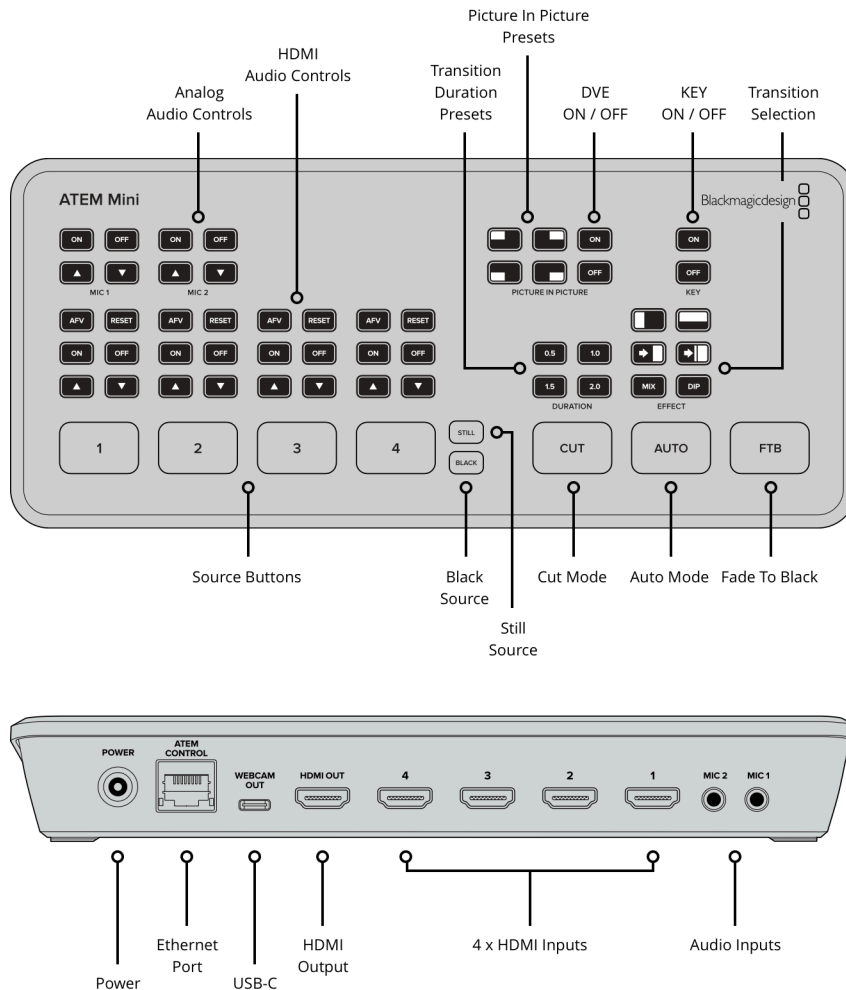

ATEM Mini

\$295

ATEM Mini features 4 HDMI inputs and has an intuitive, easy to use design that makes it possible for anyone to live stream multi camera productions online via services and software such as YouTube Facebook Live or even Skype. Simply connect 4 high quality HDMI inputs that can be used for live switching cameras, computers or even game consoles. You get a built in DVE for exciting picture in picture effects, broadcast quality transitions, upstream keyers for removing blue and green screen background, a downstream keyer for superimposing custom graphics, audio inputs a mixer, and more. To stream, ATEM Mini also has a USB output that works like a webcam, so you can connect to any video software. There's also HDMI video out for projectors.

1.5G, 3G.

Total Audio Inputs

2 x 3.5mm stereo mini jack.

Total Audio Outputs

None, embedded audio only.

Timecode Connection

None

HDMI Video Inputs

4 x HDMI type A, 10-bit
HD switchable.
2 channel embedded audio.

Video Input Re-Sync

On all 4 HDMI inputs.

Frame rate and format convertors

On all 4 HDMI inputs.

HDMI Program Outputs

1

Computer Outputs

1 x USB Type-C 3.1 Gen 1.

Standards

HD Video Input Standards

720p50, 720p59.94, 720p60
 1080p23.98, 1080p24, 1080p25,
 1080p29.97, 1080p30, 1080p50,
 1080p59.94, 1080p60
 1080i50, 1080i59.94, 1080i60

HD Video Output Standards