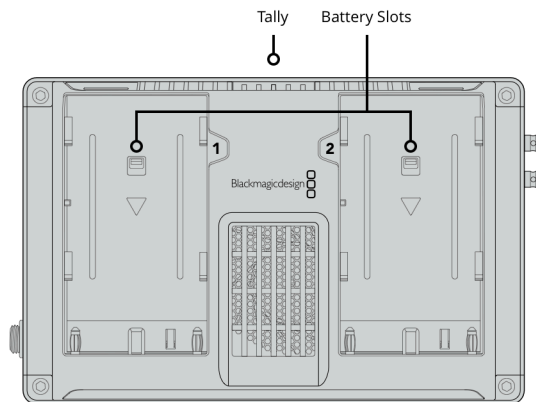

5 Inch 1080p60 High Brightness Touchscreen