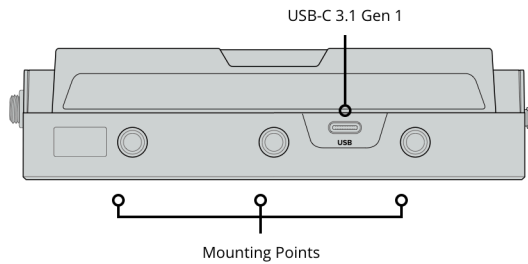

5 Inch 1080p60 High Brightness Touchscreen