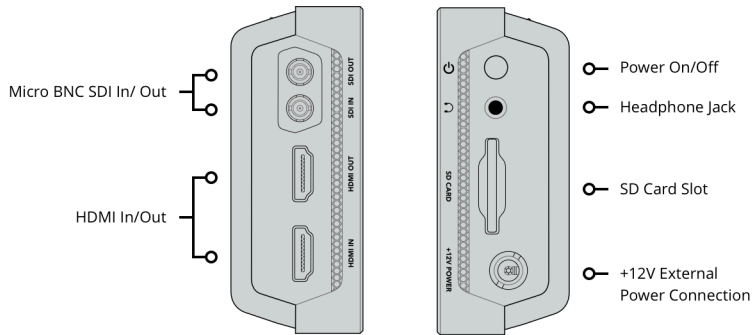

5 Inch 1080p60 High Brightness Touchscreen