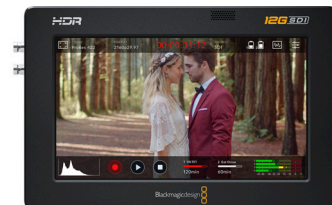

Blackmagic Video Assist 5" 12G HDR

Blackmagic Video Assist 5" 12G HDR adds professional monitoring and recording to any SDI or HDMI camera in all HD, Ultra HD, 2K and 4K DCI formats! The super bright 2500nit 5 inch HDR monitor supports 3D LUTs and features professional scopes along with powerful focus assist and exposure tools that help you accurately set focus, exposure and frame shots. The built in SD card recorder save files in broadcast quality 10-bit 4:2:2 ProRes or DNx formats. The files are all standard, so you can start editing immediately without having to convert them!

\$795

Connections

SDI Video Inputs

1 x Micro BNC

SDI Video Outputs

1 x Micro BNC

SDI Rates

270Mb, 1.5G, 3G, 6G, 12G.

Built in Speaker

Mono

Screen Dimensions

5 inch 1920 x 1080.

Screen Brightness

2500nits

Screen Color

P3 wide color gamut