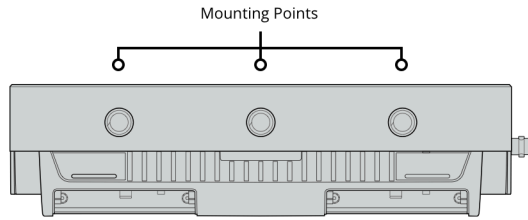

5 Inch 1080p60 High Brightness Touchscreen