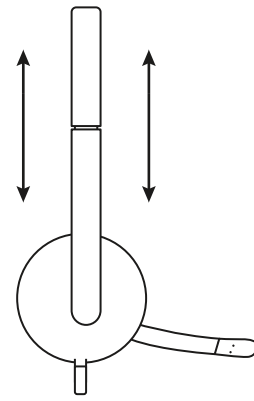

HEADSET FIT

1. To adjust headset size, move the headband up and down until it fits comfortably.
2. Move the flexible microphone boom up or down and in or out until it is level with your mouth for better voice capture.
3. Boom can be tucked out of the way when not being used.

1