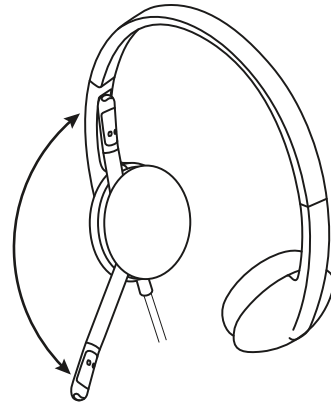

HEADSET FIT

1. To adjust headset size, move the headband up and down until it fits comfortably.
2. Move the flexible microphone boom up or down and in or out until it is level with your mouth for better voice capture.
3. Boom can be tucked out of the way when not being used.

1

2

3

www.logitech.com/support/H340