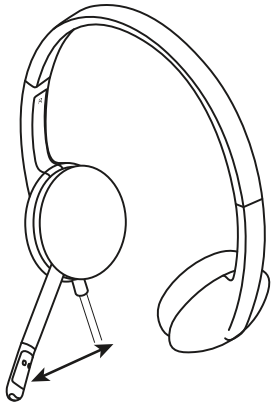

HEADSET FIT

1. To adjust headset size, move the headband up and down until it fits comfortably.
2. Move the flexible microphone boom up or down and in or out until it is level with your mouth for better voice capture.
3. Boom can be tucked out of the way when not being used.

1

2

3

www.logitech.com/support/H340