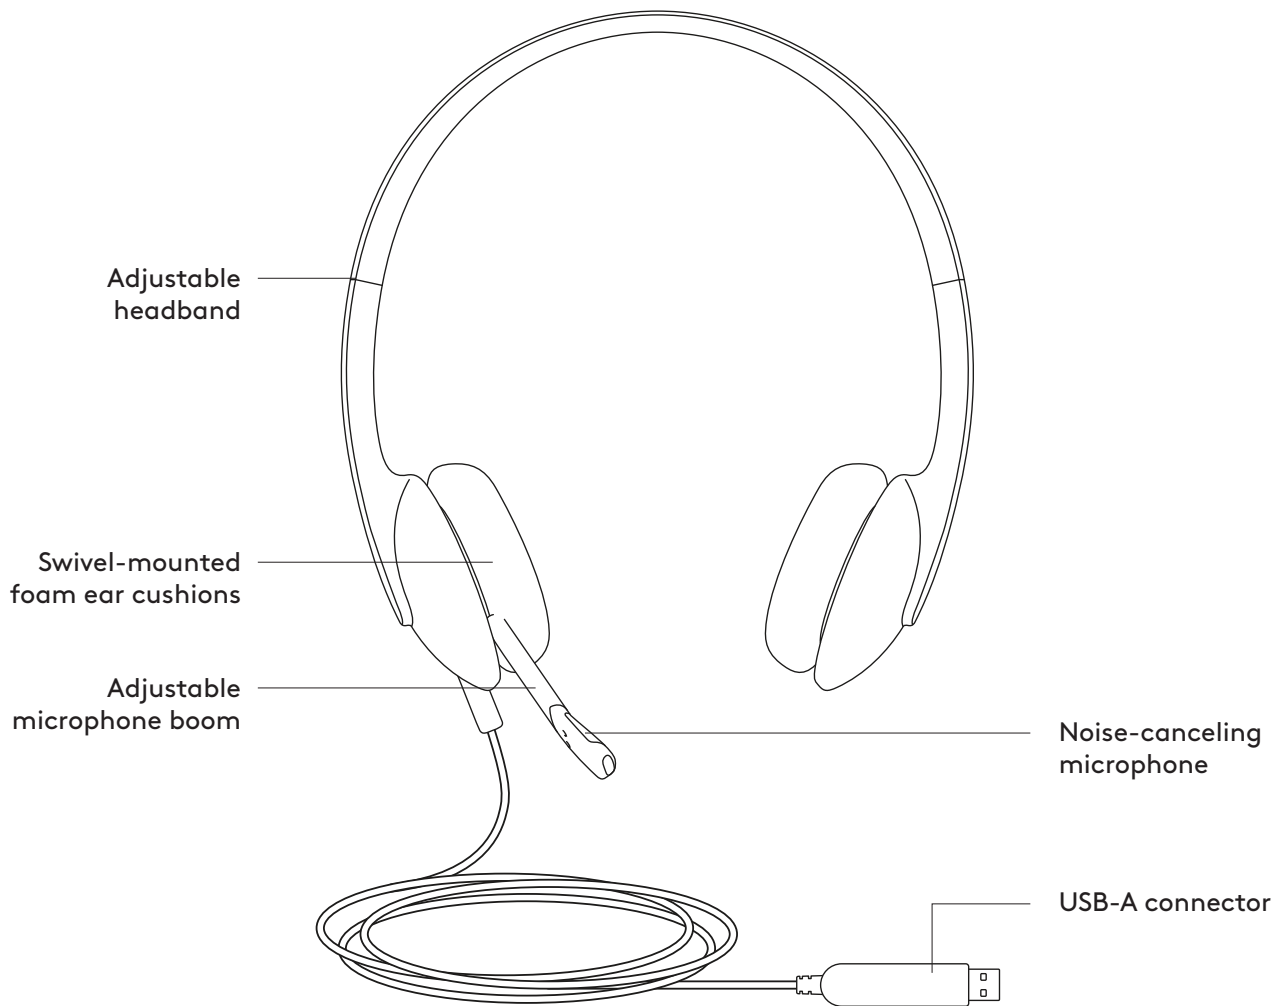

USB HEADSET H340

Complete Setup Guide
Guide d'installation complet

logitech®

KNOW YOUR PRODUCT

CONNECTING THE HEADSET

Plug the USB-A connector into the computer USB port.

HEADSET FIT

1. To adjust headset size, move the headband up and down until it fits comfortably.
2. Move the flexible microphone boom up or down and in or out until it is level with your mouth for better voice capture.
3. Boom can be tucked out of the way when not being used.