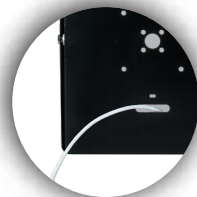

## Premium Locking Shelf Mount

This durable, easy to use security enclosure keeps your tablet protected from theft and easily accessible in offices, classrooms, commercial kitchens, and more. The locking steel enclosure tilts for quick angle adjustment and rotates 360 degrees to accommodate portrait and landscape displays. The powerful steel clamp attaches to a shelf or table edge, while a galvanized steel security cable anchors the mount to a table leg or other permanent fixture.

### Features:

- Heavy-duty locking enclosure
- Easy angle adjustment and 360 degree rotation
- Steel clamp attaches to shelf or table edge with no drilling
- Steel security cable anchors mount to permanent fixture
- Compatible with 11-inch iPad Pro (2018), iPad Gen. 5 (2017), iPad Gen. 6 (2018), iPad Pro 9.7", iPad Pro 10.5", iPad Air, Galaxy Tab A 9.7", Galaxy Tab S2 9.7", Galaxy Tab S3 9.7", Galaxy Tab 3 10.1", and Galaxy Tab 4 10.1"

### Package contents:

- (1) Tablet enclosure
- (1) Clamp
- (2) Enclosure keys
- (1) Set of tablet adapters
- (1) Steel security cable
- (2) Cable keys

Steel Clamp

Cable Management

Locking Enclosure

Wire Accessibility

Easily adjusts for horizontal and vertical views

Quantity

Width

Height

Depth

Weight

UPC Barcode

Packaging