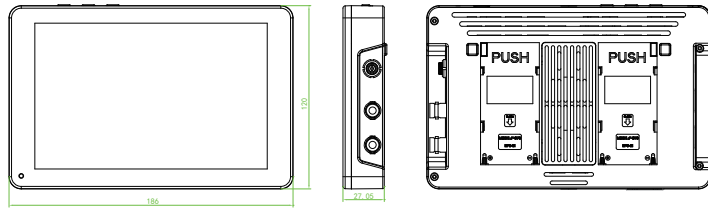

7" Touch Screen 3G-SDI Field Monitor

Main body Dimensions

Screen Parameters

| | |
|----------------|----------------------|
| Screen Size | 7 inch |
| Resolution | 1920*1200 |
| Display area | 149.76(W) ×93.6(H)mm |
| Contrast Ratio | 1100:1 |
| Brightness | 1000nits |
| Visual Angle | 178°(H/V) |
| Backlight | LED |

Desview R7S is 7" touch screen field monitor with Full HD 1920x1200 resolution, and 1000 nits high brightness. It supports 4K HDMI and 3G-SDI input and output, and comes with professional monitoring features such as histogram, waveform, full waveform, vector scope, HDR, 3D-LUT.

Product Highlights

- 7" touch screen and button operation
- Full HD 1920x1200 resolution
- 1000 nits high brightness for outside shooting
- Support 4K HDMI signal input and output
- Support 3G-SDI input and output
- Histogram, waveform, full waveform, vector scope
- Support 3D-LUT Log to upload by SD card
- Light sensation
- Double battery slot
- Pinch to zoom

Other Parameters

| | |
|-------------------|-------------------------|
| Size | 183*120*27mm |
| Weight | 380g |
| Texture | ABS Engineering Plastic |
| Input Voltage | DC7-24V |
| Power Dissipation | ≤12W |