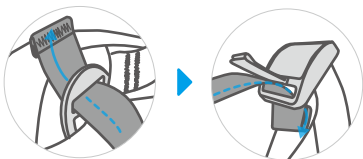

可根据需求进行固定背包。

The backpack can be fixed according to needs

独创背带连接环 The original strap attachment

连接环可随背负角度旋转，
背负更贴合

The attachment can rotate with the strap, offering a more comfortable and fitting carrying experience.

细节展示

Displays details

细节展示
Displays details

左右肩可更换
Replaceable left and right shoulders

日字扣安装示意/How to use the buckle

肩带调解扣安装示意/How to use the adjustable buckle

肩带可拆卸,可根据需求更换左右肩,便于更好的使用。
You can detach the shoulder strap to a left, or right carrying syle.

肩带调节/Adjustable buckle

原创肩带滑扣,单手即可调节肩带长短

The originally-designed adjuster allow you quick loosen or tighten your strap.

两侧增加钩扣,多重保护

Add hooks on both sides for gear protection

可折叠收纳/ Foldable design

承重部位加固车缝
Reinforced sewing
on load-bearing parts