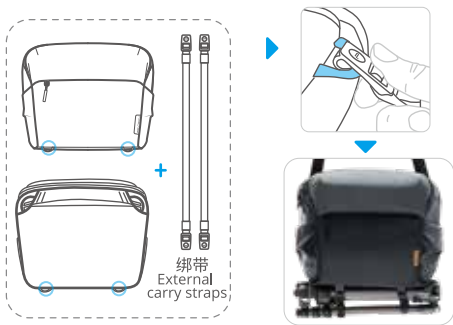

前幅口袋收纳/ Front pocket

双侧收纳袋 /Dual side pocket

内置松紧绑带(10L)

Include the external carry straps(10L)

拓展/ External storage

使用绑带安装到背包相应拓展接口

Use the strap and loop to attach other items to the backpack.

胸带 (10L) / Sternum strap (10L)

可根据需求进行固定背包。

The backpack can be fixed according to needs

独创背带连接环 The original strap attachment

连接环可随背负角度旋转，
背负更贴合

The attachment can rotate with the strap, offering a more comfortable and fitting carrying experience.

细节展示

Displays details

细节展示
Displays details

左右肩可更换
Replaceable left and right shoulders

日字扣安装示意/How to use the buckle

肩带调解扣安装示意/How to use the adjustable buckle

肩带可拆卸,可根据需求更换左右肩,便于更好的使用。
You can detach the shoulder strap to a left, or right carrying syle.