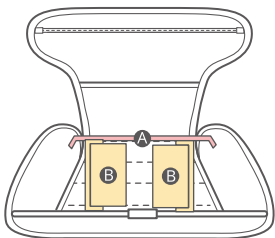

OneGo

Shoulder bag

PGYTECH

包
The bag

OneGo 单肩包 10L
OneGo Shoulder bag 10L

OneGo 单肩包 6L
OneGo Shoulder bag 6L

10L 产品尺寸/Product: 350mmx280mmx145mm

6L 产品尺寸/Product: 300mmx240mmx135mm

10L 重量(不含隔断)/ Weighe (partitions not included): 0.98kg

6L 重量(不含隔断)/Weighe (partitions not included): 0.7kg

主要材质 / Material:

面料/Fabriac: POLY+PU

里料/Lining: 聚酯纤维/Polyester

OneGo Shoulder bag

包
The bag

自定义空间 Customizable Storage

隔板A定位区
Velcro tape for divider A

合理规划主包空间, 满足不同出行需求。
Organize the interior compartments for
your gear and daily essentials

后幅 iPad 收纳仓
iPad sleeve

主收纳仓
main
compartment

中隔滤镜收纳袋
filter pocket

后幅隐藏磁吸口袋
magnetic
back pocket