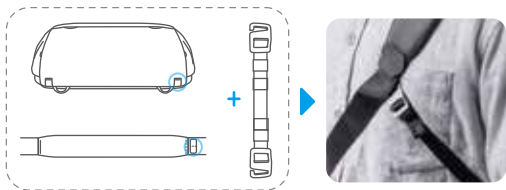

前幅口袋收纳/ Front pocket

双侧收纳袋 /Dual side pocket

内置松紧绑带(10L)

Include the external carry straps(10L)

拓展/ External storage

使用绑带安装到背包相应拓展接口

Use the strap and loop to attach other items to the backpack.

胸带 (10L) / Sternum strap (10L)

可根据需求进行固定背包。

The backpack can be fixed according to needs

独创背带连接环 The original strap attachment

连接环可随背负角度旋转，
背负更贴合

The attachment can rotate with the strap, offering a more comfortable and fitting carrying experience.