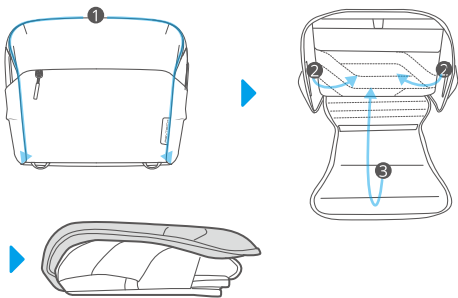

细节展示

Displays details

细节展示
Displays details

左右肩可更换
Replaceable left and right shoulders

日字扣安装示意/How to use the buckle

肩带调解扣安装示意/How to use the adjustable buckle

肩带可拆卸,可根据需求更换左右肩,便于更好的使用。
You can detach the shoulder strap to a left, or right carrying syle.

肩带调节/Adjustable buckle

原创肩带滑扣,单手即可调节肩带长短

The originally-designed adjuster allow you quick loosen or tighten your strap.

两侧增加钩扣,多重保护

Add hooks on both sides for gear protection

可折叠收纳/ Foldable design

承重部位加固车缝
Reinforced sewing
on load-bearing parts