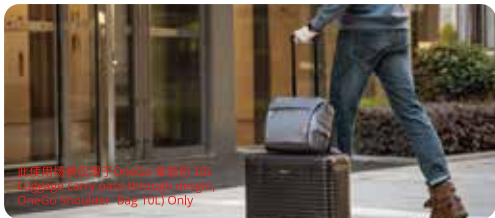

场景展示
carrying styles

此使用场景仅限于OneGo 单肩包 10L
Luggage carry pass-through design,
OneGo Shoulder Bag 10L) Only