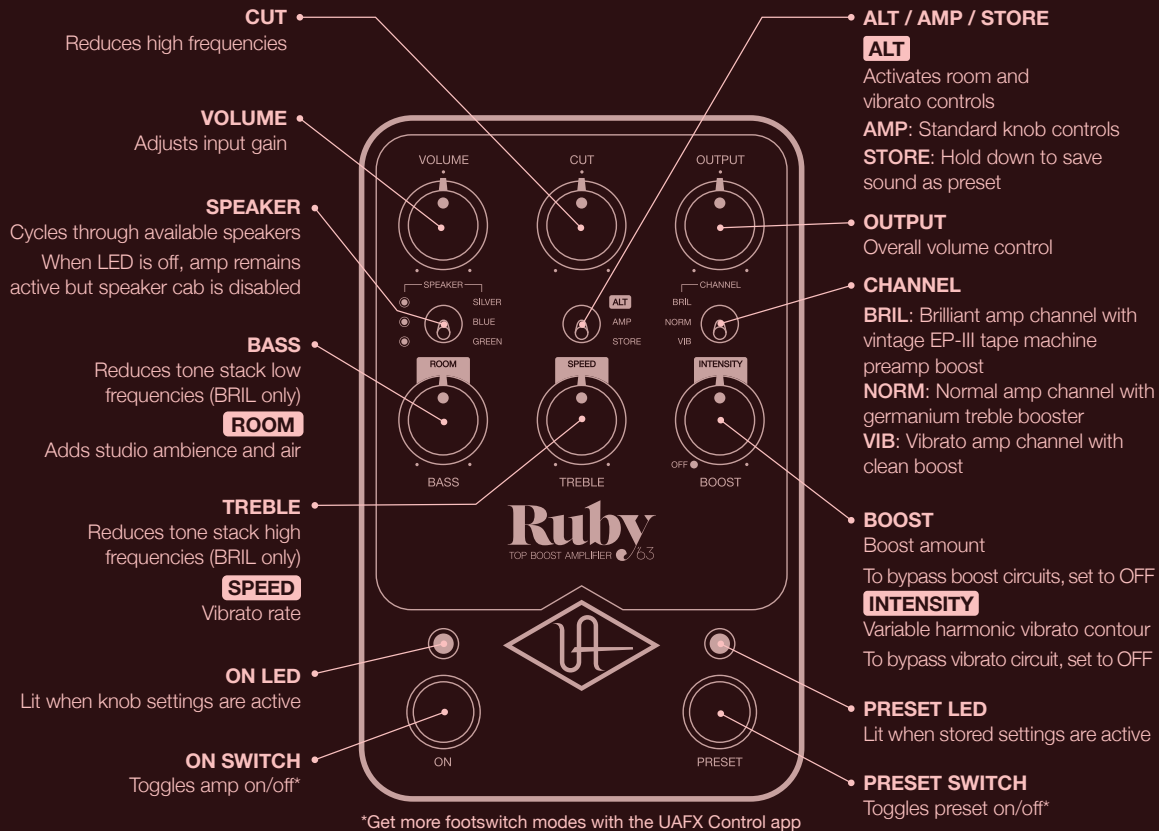

Ruby

TOP BOOST AMPLIFIER 63

Ruby

TOP BOOST AMPLIFIER 63

Power Supply Isolated 9VDC, center-negative, 400 mA minimum, 2.1x5.5 mm barrel connector (sold separately)

Get More UAFX Control app, bonus speaker cabinets, artist presets, and full manuals at uaudio.com/uafx/start