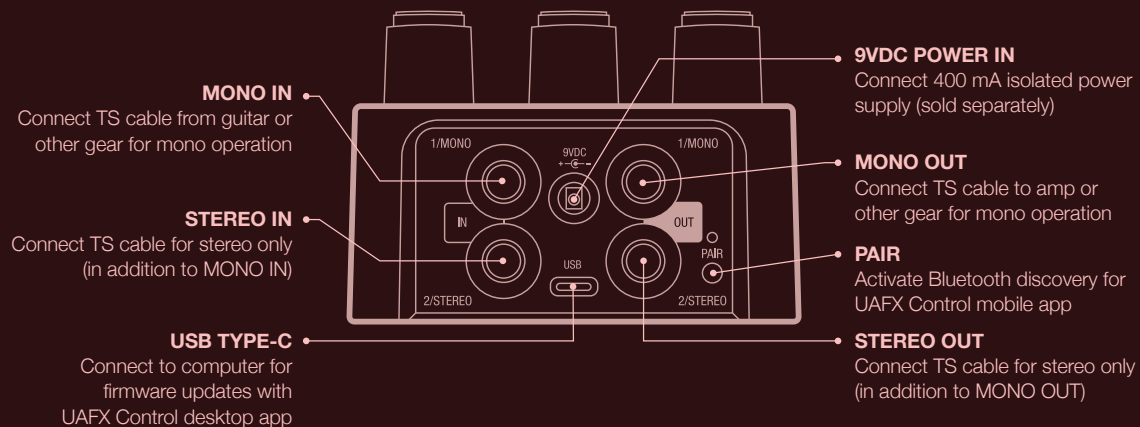

Ruby

TOP BOOST AMPLIFIER 63

Ruby

TOP BOOST AMPLIFIER 63

Power Supply Isolated 9VDC, center-negative, 400 mA minimum, 2.1x5.5 mm barrel connector (sold separately)

Get More UAFX Control app, bonus speaker cabinets, artist presets, and full manuals at uaudio.com/uafx/start