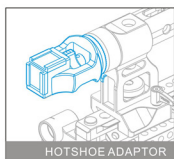

TOP HANDLE+TOP 15mm ROD ADAPTOR+SONY F3 ARMOR

HOTSHOE ADAPTOR

- 1.TOP HANDLE+TOP 15mm ROD ADAPTOR
+SONY F3 ARMOR
- 2.15mm LSW BASEPLATE
- 3.5 LSW DOVETAIL PLATE
- 4.10 LSW DOVETAIL PLATE
- 5.15mmx300mm ROD*2
- 6.15mmx200mm ROD*2
- 7.15mmx100mm ROD*2
- 8.15mm ROD EXTENSION SCREW*2
- 9.HOTSHOE ADAPTOR