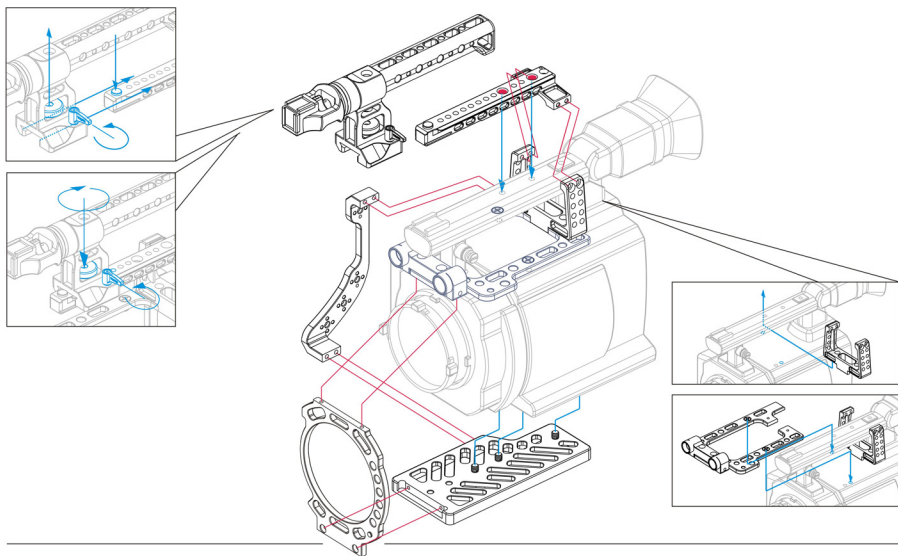

TOP HANDLE+TOP 15mm ROD ADAPTOR+SONY F3 ARMOR

HOTSHOE ADAPTOR

- 1.TOP HANDLE+TOP 15mm ROD ADAPTOR
+SONY F3 ARMOR
- 2.15mm LSW BASEPLATE
- 3.5 LSW DOVETAIL PLATE
- 4.10 LSW DOVETAIL PLATE
- 5.15mmx300mm ROD*2
- 6.15mmx200mm ROD*2
- 7.15mmx100mm ROD*2
- 8.15mm ROD EXTENSION SCREW*2
- 9.HOTSHOE ADAPTOR