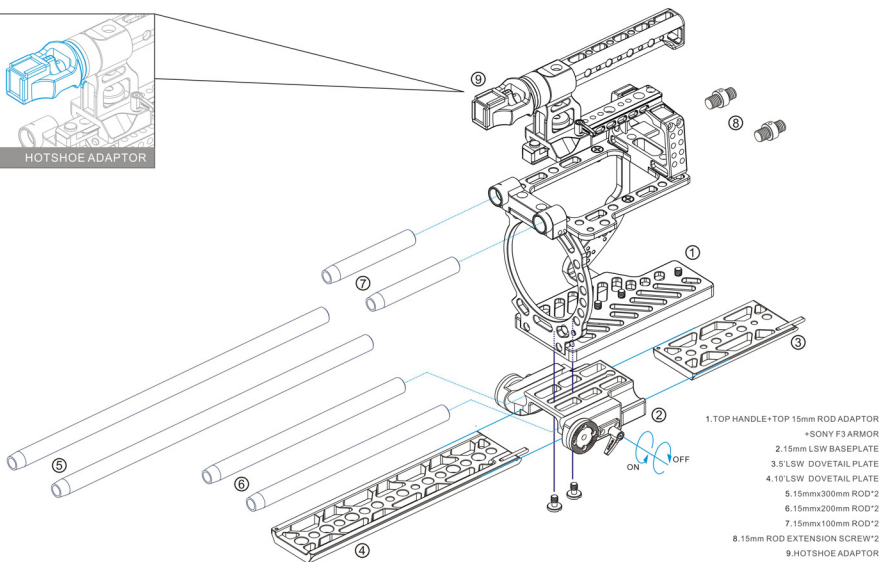

TOP HANDLE+TOP 15mm ROD ADAPTOR+SONY F3 ARMOR

HOTSHOE ADAPTOR

- 1.TOP HANDLE+TOP 15mm ROD ADAPTOR
+SONY F3 ARMOR
- 2.15mm LSW BASEPLATE
- 3.5 LSW DOVETAIL PLATE
- 4.10 LSW DOVETAIL PLATE
- 5.15mmx300mm ROD*2
- 6.15mmx200mm ROD*2
- 7.15mmx100mm ROD*2
- 8.15mm ROD EXTENSION SCREW*2
- 9.HOTSHOE ADAPTOR