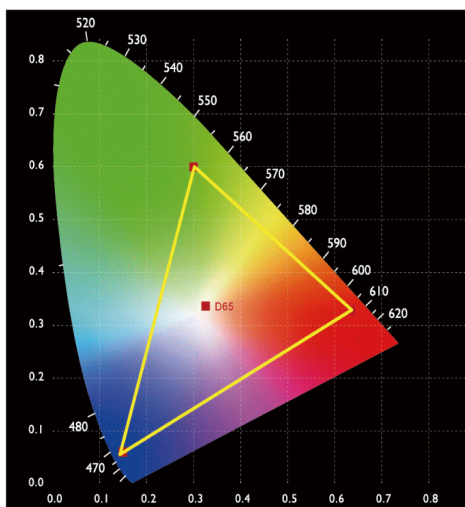

>> USE PROFESSIONAL REC.709 COLOR CALIBRATION STANDARD

>> SMARTER TOOLS FOR ABSOLUTE PRECISION

Waveform

Vector

Histogram

RGB Histogram

Embedded Audio

Focus Peaking

Zoom

Zebra

Safe Frames

Etc.