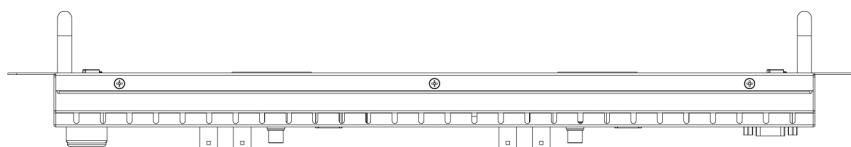

>> STRUCTURE

>> PACKING LIST

Monitor	Power Adapter	Tally Kit	User Manual

Zhangzhou Seetec Optoelectronics Technology Co., Ltd

E-mail: sales@feelworld.cn

Tel: +86-596-2182566

Website: www.feelworld.com.cn

Fax: +86-596-2672617

www.seetec.com.cn