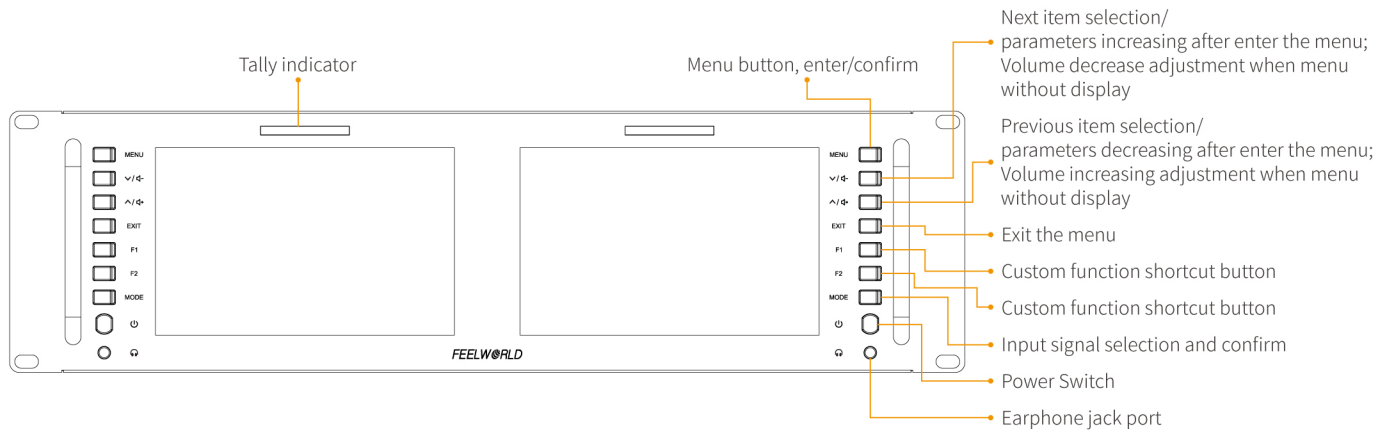

>> STRUCTURE

>> PACKING LIST

Monitor	Power Adapter	Tally Kit	User Manual

Zhangzhou Seetec Optoelectronics Technology Co., Ltd

E-mail: sales@feelworld.cn

Tel: +86-596-2182566

Website: www.feelworld.com.cn

Fax: +86-596-2672617

www.seetec.com.cn