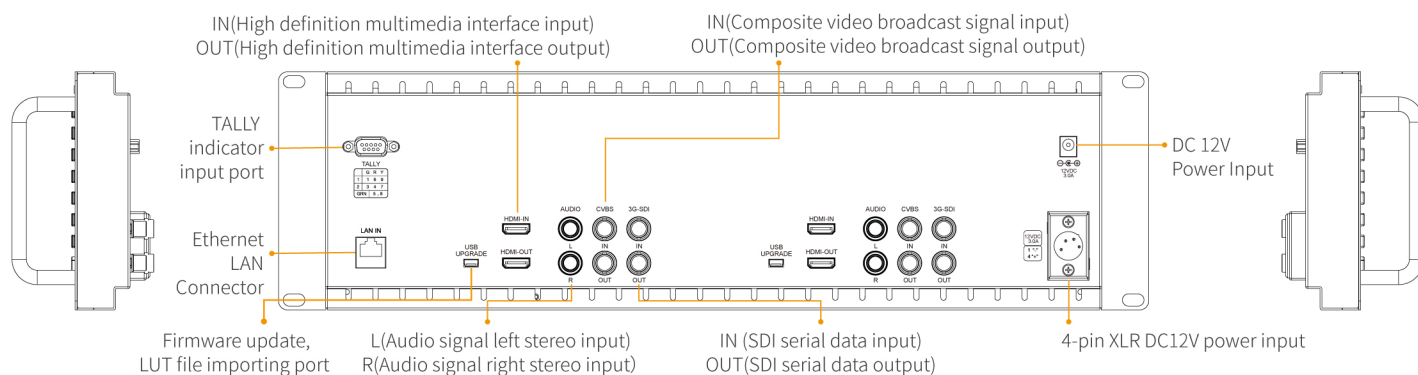

>> STRUCTURE

>> PACKING LIST

Monitor	Power Adapter	Tally Kit	User Manual

Zhangzhou Seetec Optoelectronics Technology Co., Ltd

E-mail: sales@feelworld.cn

Tel: +86-596-2182566

Website: www.feelworld.com.cn

Fax: +86-596-2672617

www.seetec.com.cn