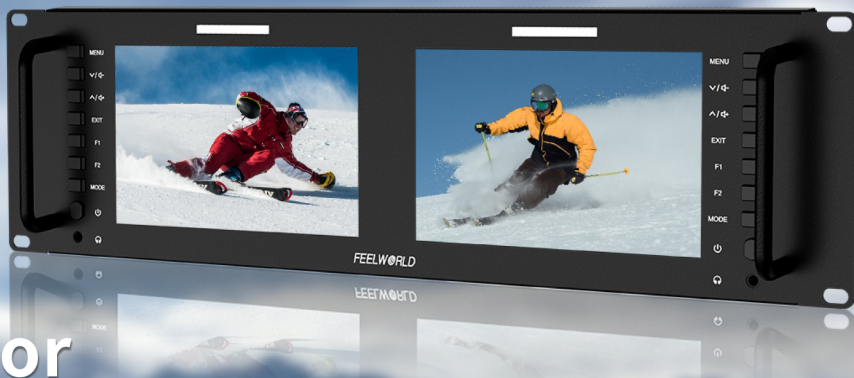

# D71 PLUS Dual 7" Rack Mount Monitor

Your complete live production, broadcast monitoring solution for anywhere

2x7"  
Screen

FHD  
FULL HD  
1920X1200

3G  
SDI  
3G-SDI  
In & Out

4K  
HDMI  
4K HDMI  
In & Out

## >> KEY FEATURES

- 2x7 Inch 1920x1200 full HD IPS screen
- Intuitive buttons + new menu interface, convenient to operation
- 3RU rack mount design, easy to mount on TV wall or broadcast truck
- Upload custom 3D-LUT, preview film look
- With Waveform, Vector scope, RGB Histogram, Focus Assist, Monochrome etc. functions, help you accurately exposure and focus every shot
- Connect to Ethernet remotely adjust the monitor via software
- Front panel built-in 3 colors TALLY indicator, enhance shooting cooperation