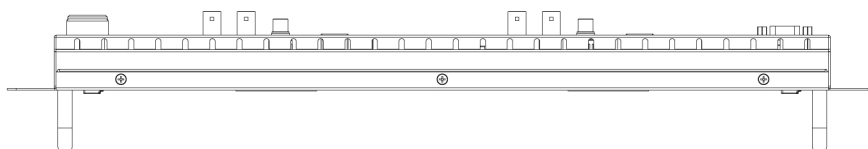

>> STRUCTURE

>> PACKING LIST

Monitor	Power Adapter	Tally Kit	User Manual

Zhangzhou Seetec Optoelectronics Technology Co., Ltd

E-mail: sales@feelworld.cn

Tel: +86-596-2182566

Website: www.feelworld.com.cn

Fax: +86-596-2672617

www.seetec.com.cn